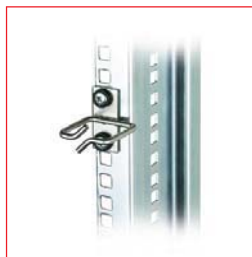

■ Cable Entry Panels 19"

DBB14802

DBB14820-A

■ SCHRACK-INFO

- Powder coated steel sheet.
- Color: RAL7035 (lightgrey).
- Height: 1U.
- Included assembly materials: 4x cage nuts, bolts and washers M6.

DESCRIPTION	AVAILABLE	ORDER NO.
19" Cable entry panel with brush, 1U, RAL7035		DBB14802
19" Cable entry panel, 1U, RAL7035		DBB14820-A

■ Cable Organizers

DBK0XXXX

DBKO4040

DBKO4080

DBKO8080

■ SCHRACK-INFO

- Round Steel
- For vertical cable-management
- Mounted to 19" vertical rails
- Recommended use in:
 - Wallmounting Enclosures: DBKO4040
 - Freestanding Enclosures: DBKO4080 and DBKO8080
- Included assembly materials: 2x cage nuts, bolts and washers M6