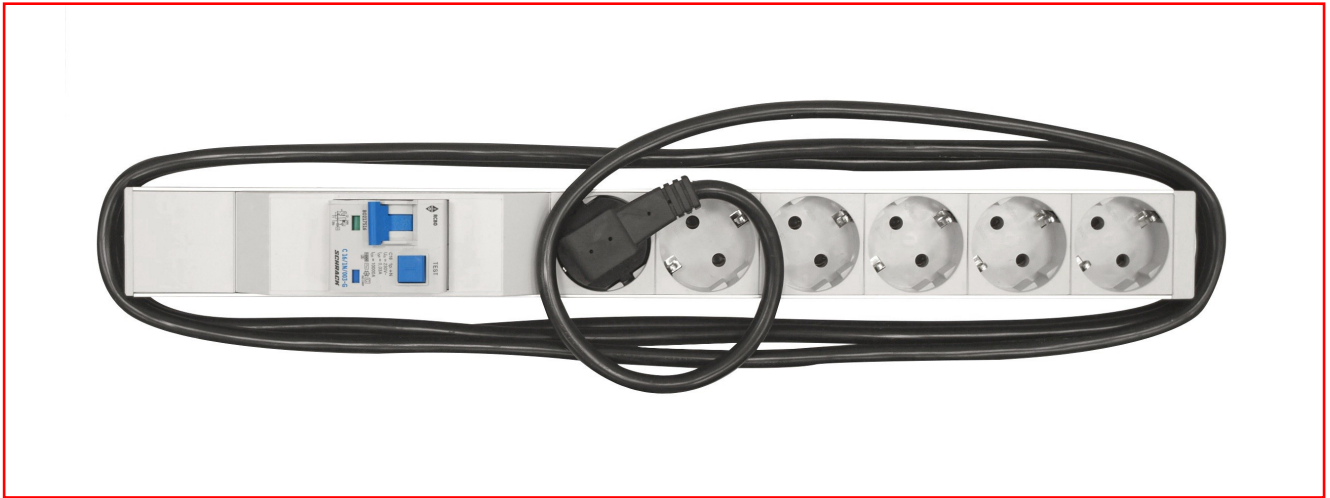

**DATA SHEET:**

19" PDU, 6 x Schuko with RCBO BO217516, Profile ALU 1U, 3m-connector cable, RAL7035

**SCHRACK-INFO**

- 6 x Schuko sockets 230V-AC, 16A
- Combined MCB/RCD (RCBO)
- C16/1+N/30mA/Type AC, G
- Aluminum profile
- 1U
- 3m-connector cable H05VV-F 3 x 1,5mm<sup>2</sup>

**DIMENSIONS**

- 435 x 80 x 45mm

**PACKAGING INFORMATION**

- Single piece in carton
- Weight: 1,28kg
- 530 x 90 x 85mm

DESCRIPTION	ORDER NO.
19" PDU, 6 x Schuko with RCBO BO217516, Profile ALU 1U, 3m-connector cable, RAL7035	IU070112