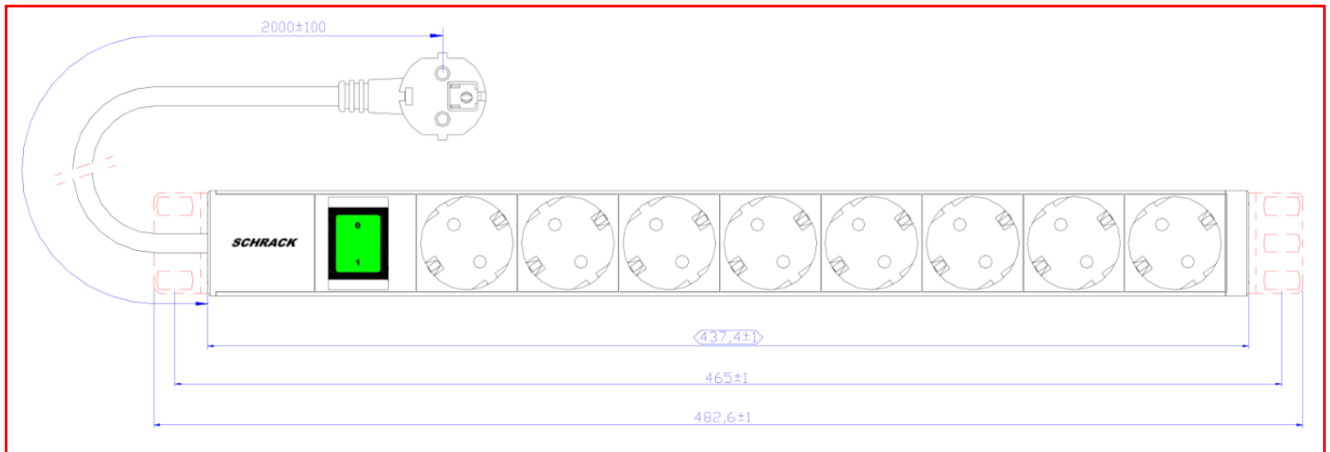

DATA SHEET:

19" PDU, 8 x Schuko with On/Off-Switch, Profile ALU 1U, 2m-connector cable, RAL7035

SCHRACK-INFO

8 x Schuko sockets 230VAC, 16A

- DIN 49 440, examined: VDE0620-1
- 2-pole with earthing contact
- 16A/3680W, 250VAC, IP20
- Color RAL7035, 35° turned

Connection:

- Endcaps riveted, inside wiring without euroterminal
- 2.0m H05VV-F 3G 1.5mm² black with german type plug

Profile:

- 1U, ALU, anodized

Plastic material:

- RAL7035, PA6, fibre glass 30%, Glow wire test up to 850° C ; V1

Switch:

- 2-poles, illuminated, green
- Countersunk

Mounting brackets:

- Steel sheet
- For fixing in 4 positions each 90°

■ DIMENSIONS

- 437.4 x 48 x 45mm

■ EXTENT OF DELIVERY

- 1x PDU
- 2x mounting brackets

■ PACKAGING INFORMATION

- Single piece in polypack
- Weight: 0.86kg

DESCRIPTION	ORDER NO.
19" PDU, 8 x Schuko with On/Off-Switch, Profile ALU 1U, 2m-connector cable, RAL7035	IU070124--