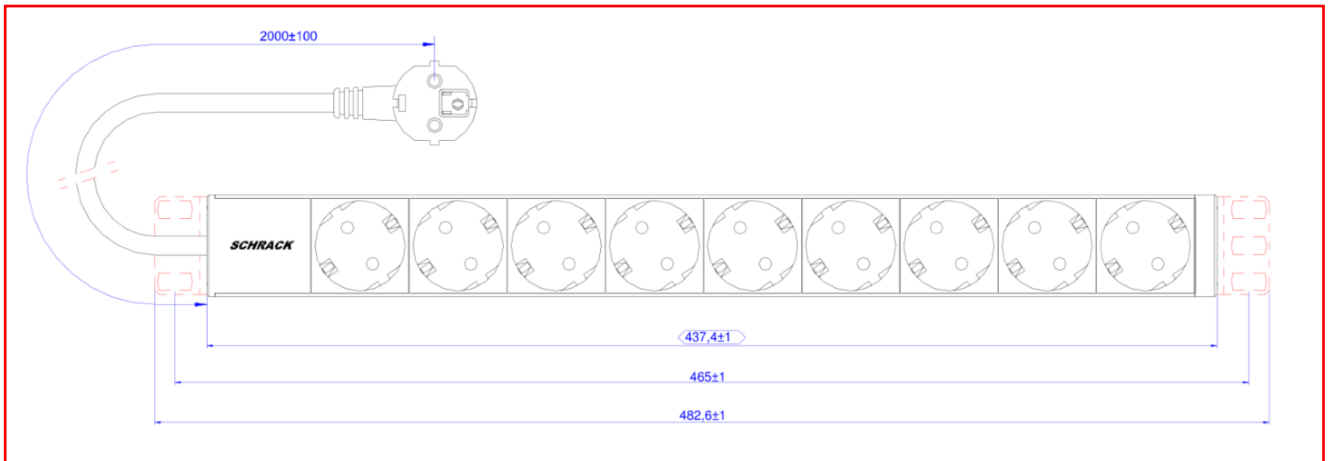

DATA SHEET:

19" PDU, 9 x Schuko, Profile ALU 1U, RAL7035

SCHRACK-INFO

9 x Schuko sockets 230VAC, 16A:

- DIN 49 440, examined: VDE0620-1
- 2-pole with earthing contact
- 16A/3680W, 250VAC, IP20
- Color: RAL7035, 35° turned

Connection:

- Endcaps riveted, inside wiring without euro terminal
- 2.0m H05VV-F 3G 1.5mm² black with german type plug – IU070114--
- 3.0m H05VV-F 3G 1.5mm² black with german type plug – IU070114-3

Profile:

- 1U, ALU, anodized

Plastic material:

- RAL7035, PA6, fibre glass 30%, Glow wire test up to 850°C; V1

Mounting brackets:

- Steel sheet
- For fixing in 4 positions each 90°

■ DIMENSIONS

- 437.4 x 48 x 45mm

■ EXTEND OF DELIVERY

- 1x PDU
- 2x mounting brackets

■ PACKAGING INFORMATION

- Single piece in polypack
- Weight: 0.845kg –IU070114--
- Weight: 0.965kg –IU070114-3

DESCRIPTION	ORDER NO.
19" PDU, 9 x Schuko, Profile ALU 1U, 2m-connector cable, RAL7035	IU070114--
19" PDU, 9 x Schuko, Profile ALU 1U, 3m-connector cable, RAL7035	IU070114-3