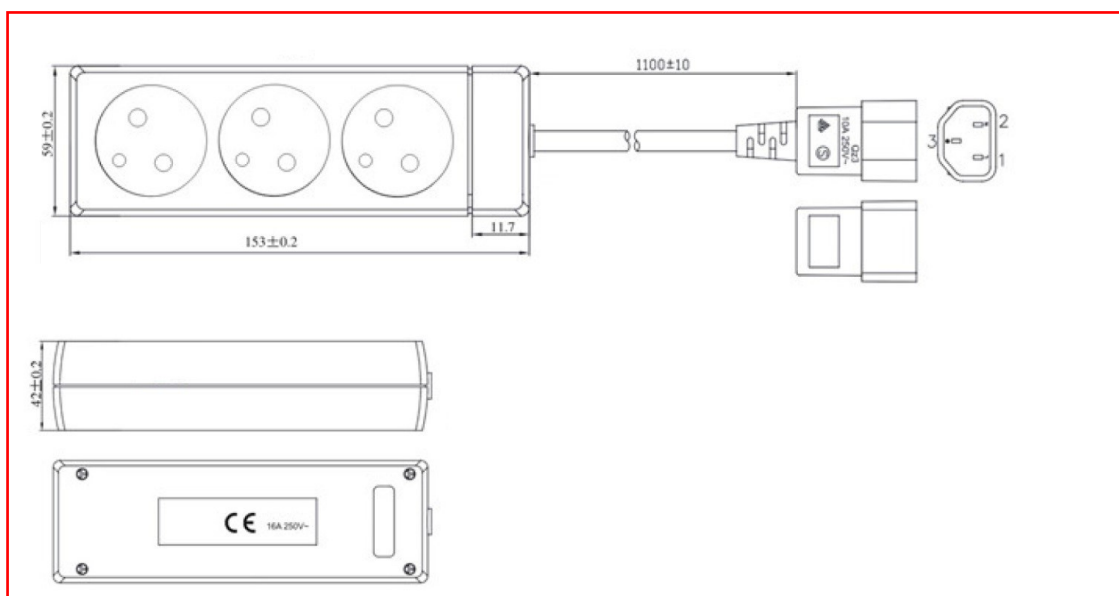

DATA SHEET:

PDU FOR UPS, 3 OUTLETS UTE, 10A, 1.1m CABLE, BLACK

SCHRACK-INFO

- 3 x UTE 230V-AC, 16A
- 1 x IEC C14 230V-AC, 10A
- 1,1 m Connection cable
- Plastic profile
- Color: black

DIMENSIONS

- 153 x 59 x 42mm

PACKAGING INFORMATION

- Single piece
- Weight: 0,33kg
- 25 pieces in carton
- Weight: 8.25kg

DESCRIPTION	ORDER NO.
PDU for UPS, 3 Outlets UTE, 10A, 1.1m cable with IEC C14 plug, black	Q7533061--