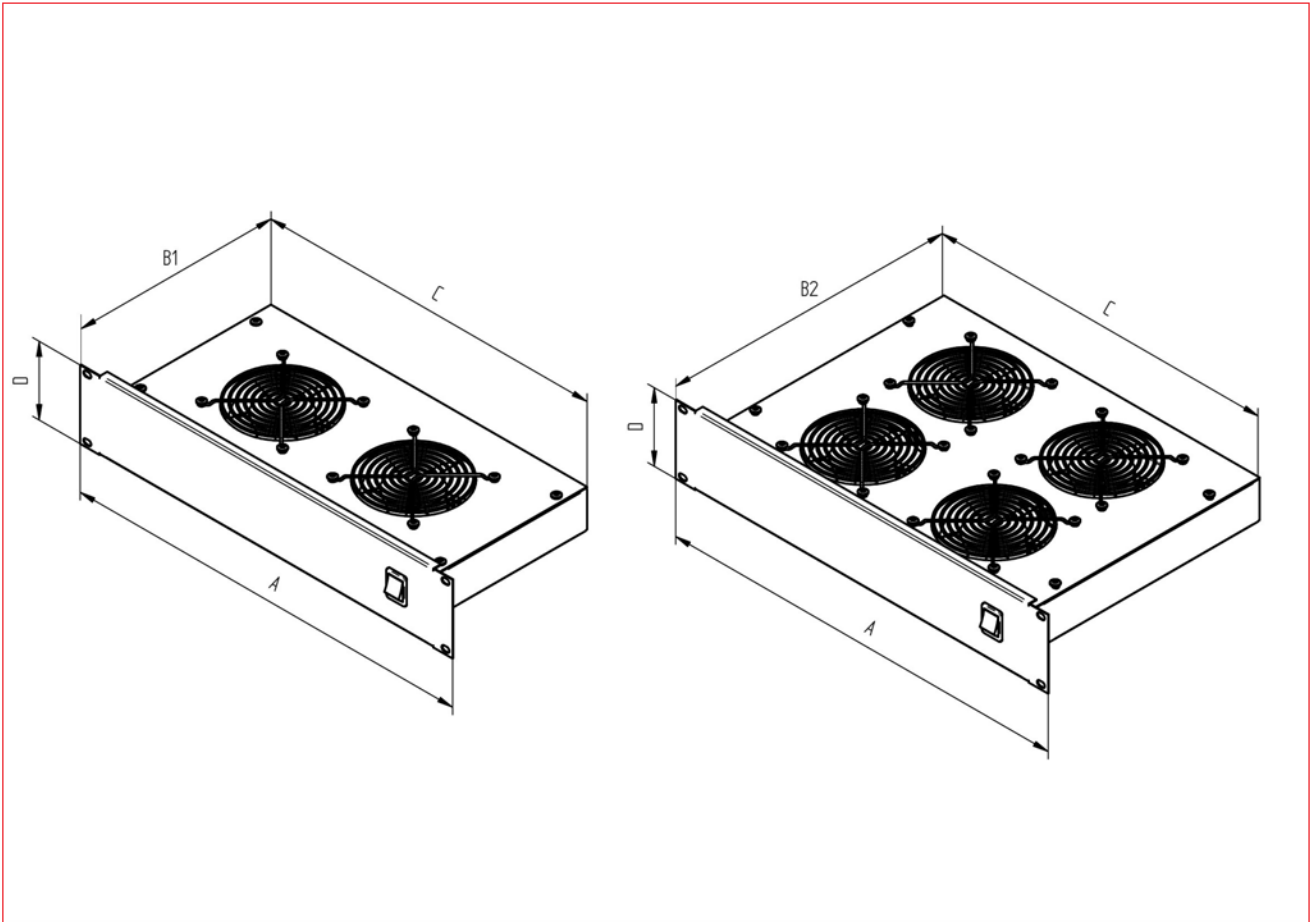

Fan Units 19"

DLT24802

DLT24804

SCHRACK-INFO

- Powder coated sheet steel
- Color: RAL7035 (lightgrey).
- On-/off switch included.
- Thermostat included: setting range +5 to +55° C.
- Fans: 220-240VAC, 50/60Hz, 160m3/h
- Included assembly materials: 4x cage nuts, bolts and washers M6.

DIMENSIONS

	Fans	A / mm	B1 / mm	B2 / mm	C / mm	D / mm
DLT24802	2	483	220	-	410	2U
DLT24804	4	483	-	320	410	2U

DESCRIPTION	AVAILABLE	ORDER NO.
19" Fan-unit with 2 fans and thermostat, 2U, RAL7035		DLT24802
19" Fan-unit with 4 fans and thermostat, 2U, RAL7035		DLT24804