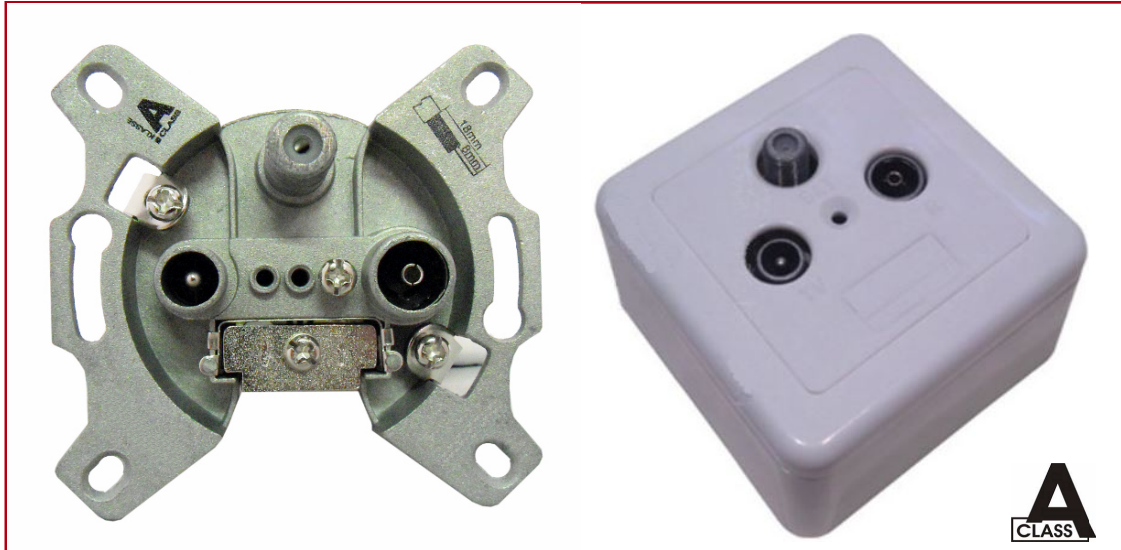

■ Datasheet:
 SAT terminal type outlet 3-Port, Radio / CATV / SAT, Class A

■ Technical Data

- Terminal type outlet 3-Port, Radio/CATV/SAT
- Class A
- 4 - 2.400 MHz
- DC power pass
- Return path
- Broadband TV output
- Housing: Zinc die-cast
- Centralplate, 80x80mm frame and wallmount-box included
- Color: White RAL9010
- Compatible to Visio 50 switch-programme EV104010 (white) / EV114010 (anthracite)
- Compatible to ELSO switch-programme EL206034 (white)

Screening factor

300 MHz	> 90 dB
300 - 470 MHz	> 80 dB
470 - 1.000 MHz	> 75 dB
1.000 - 2.400 MHz	> 55 dB

DESCRIPTION	ORDER NO.
SAT terminal type outlet 3-Port, Radio/CATV/SAT, 4 - 2.400MHz, DC power pass, return path, Class A, with 80x80mm frame and wallmount box, RAL9010	HSATD3M