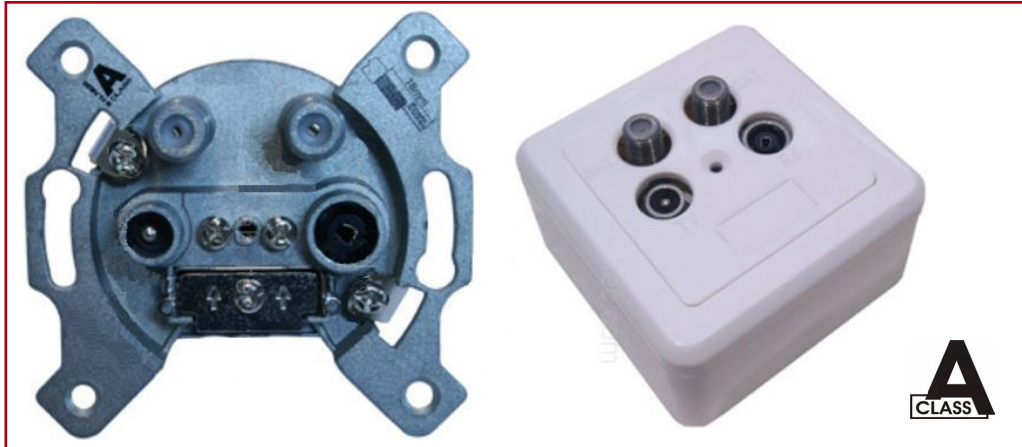

**■ Datasheet:**  
SAT terminal type outlet 4-Port, Radio / CATV / 2xSAT, Class A

**■ Technical data**

- Terminal type outlet 4-Port, Radio / CATV / 2xSAT
- Class A
- 4 - 2.400 MHz
- DC power pass
- Return path
- Broadband TV output
- Housing: Zinc die-cast
- Centralplate, 80x80mm frame and wallmount-box included
- Color: White RAL9010
- Compatible to Visio 50 switch-programme EV104011 (white) / EV114011 (anthracite)
- Compatible to ELSO switch-programme EL206054 (white)

DESCRIPTION	ORDER NO.
SAT terminal type outlet 4-Port, Radio/CATV/2xSAT, 4 - 2.400MHz, DC power pass, return path, Class A, with 80x80mm frame and wallmount box, RAL9010	HSATD4M