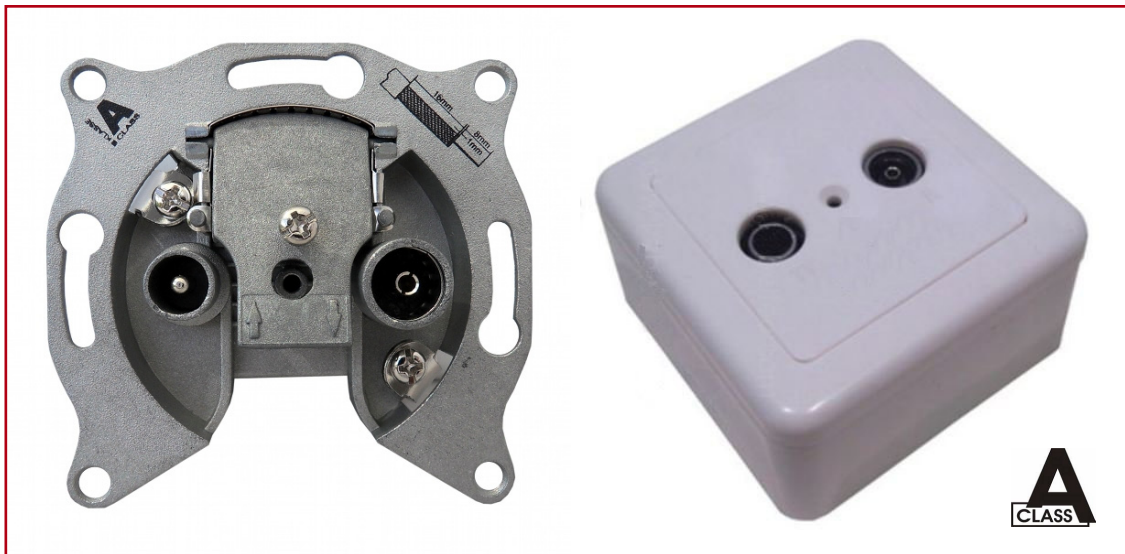

■ Datasheet:
Antenna terminal type outlet 2-Port, Radio / CATV, Class A

■ Technical Data

- Terminal type outlet 2-Port, Radio/CATV
- Class A
- 4 - 1.000 MHz
- Without DC power pass
- Return path
- Housing: Zinc die-cast
- Centralplate, 80x80mm frame and wallmount-box included
- Color: White RAL9010
- Compatible to Visio 50 switch-programme EV104009 (white) / EV114009 (anthracite)
- Compatible to ELSO switch-programme EL206024 (white)

Tap loss:

4 - 68 MHz Return path	1,0 dB
87,5 - 108 MHz UKW	1,2 dB
125 - 470 MHz VHF	1,5 dB
470 - 862 MHz UHF	2,0 dB

Screening factor:

300 MHz	> 90 dB
300 - 470 MHz	> 80 dB
470 - 1.000 MHz	> 75 dB

DESCRIPTION	ORDER NO.
Antenna terminal type outlet 2-Port, Radio/CATV, 4 - 1.000MHz, 2dB, w/o DC power pass, return path, Class A, with 80x80mm frame and wallmount box, RAL9010	HSBKD2M