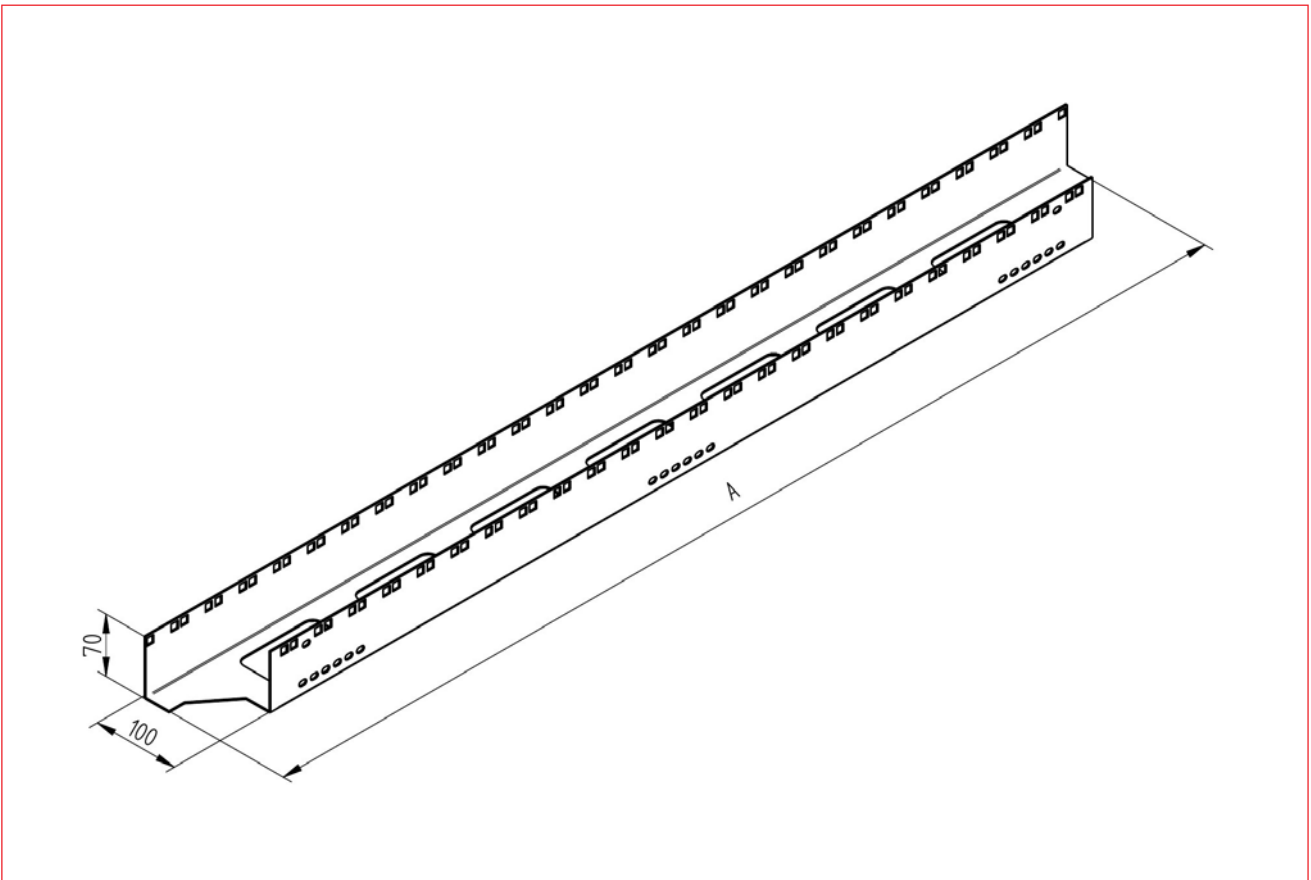

Vertical Cable Management Channels for DS- and DSZ-enclosures W=800mm

DSKV4280

SCHRACK-INFO

These vertical cable management channels are installed between the 19"-rail and the body of 800 wide DS-, DSZ-, DSI- enclosures. We recommend to fix it to the 19"-vertical profile-rail as well as to the body of the enclosure to increase stability. Cables can be fixed to it by use of cable-ties or PVC-cable-trunks can be fixed into the channel. Due to flexible construction, the channel can be installed on left and right side, front and rear and with openings to front or rear.

- Material: Steel sheet
- Heights: 15, 18, 22, 27, 32, 37, 42 and 45U
- U-shape profile 100 x 70mm

DIMENSIONS

	A / mm
DSKV1580	667
DSKV1880	800
DSKV2280	978
DSKV2780	1200
DSKV3280	1422
DSKV3780	1645
DSKV4280	1867
DSKV4580	2000