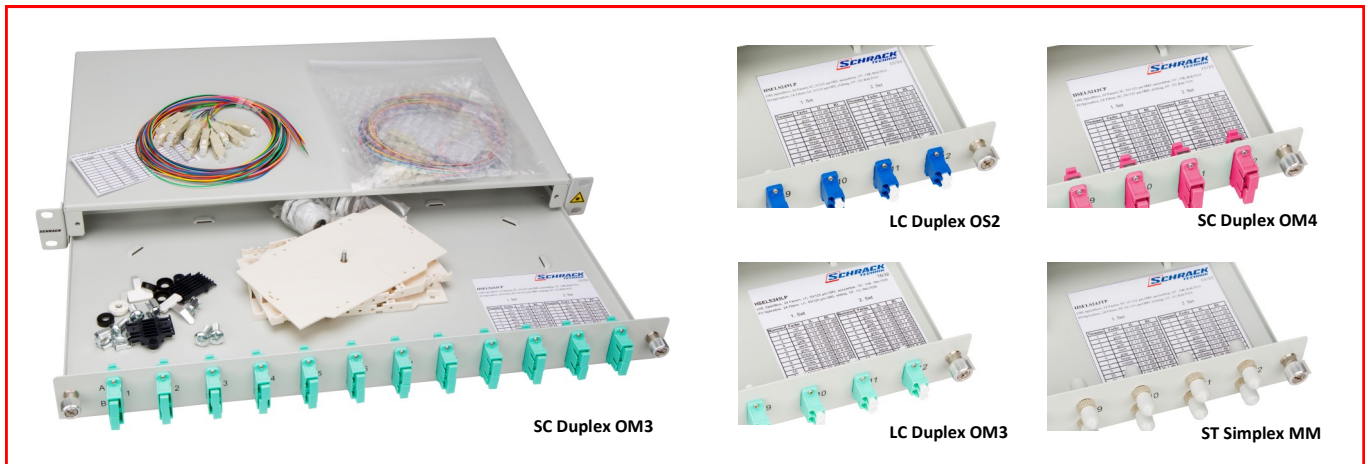

DATA SHEET: FO SPLICE BOX (ECO) FOR 19" INSTALLATION

TECHNICAL DATA

CHASSIS

- Two pieces removable 19" holders. Depth adjustable up to 40mm
- Sliding tray design:
 - for 24 ST / FC couplers
 - for 12 SC Duplex couplers
 - for 12 LC Duplex couplers
- Blindcovers are used to cover unused openings
- Four openings for cable-gland
- Two fittings M22
- Material: Sheet steel, powder-coated, RAL 7035
- Sheet steel thickness:
 - Chassis: 1.0mm
 - Sliding tray: 1.25mm
 - Frontpanel: 1.4mm
 - 19" holder: 1.5mm

DIMENSIONS

- W x H x D: 483mm (19") x 44mm (1U) x 244mm

SPLICE –CASSETTES

- For shrink splice protectors
 - up to 12 fibers: 1 splice-cassette
 - up to 24 fibers: 2 splice-cassettes

STANDARDS

- EN 50173-1, EN 61300-3-6, EN 61300-3-34

PIGTAILS

- ST, SC and LC, Length 2m, with ceramic ferrule

	Multimode		Singlemode	
	Standard (min)	Typical	Standard (min)	Typical
	dB	dB	dB	dB
Insertion Loss (IL)	< 0,5	< 0,2	< 0,5	< 0,2
Return Loss (RL)	> 20	> 35	> 35	> 50

ORDER NUMBER: HSELSxyzP

- xx: Number of optical fibers (included pigtails)
- y: FO Category Pigtail: 5: 50/125µm OM2 3: 50/125µm OM3
 4: 50/125µm OM4 9: 9/125µm OS2
- z: Connectors: T: ST, Body made from metal
 C: SC Duplex, Body made from plastic; color OM2: grey, OM3: aqua, OM4: violet and OS2: blue
 L: LC Duplex, Body made from plastic; color OM2: grey, OM3: aqua, OM4: violet and OS2: blue