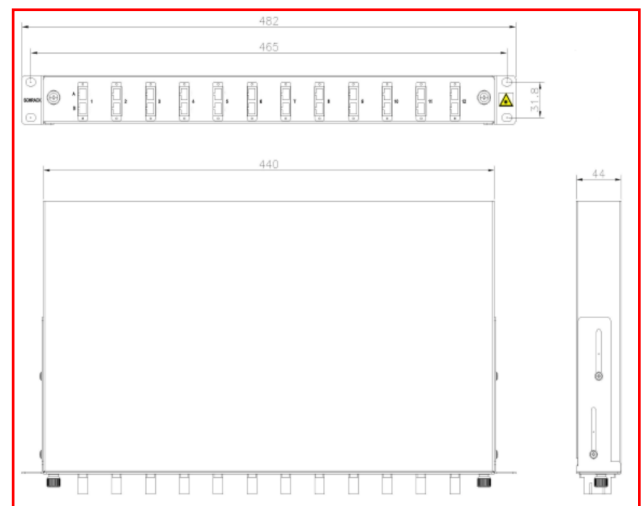

DATA SHEET: FO SPLICE BOX (ECO) FOR 19" INSTALLATION

TECHNICAL DATA

CHASSIS

- Two pieces removable 19" holders. Depth adjustable up to 40mm
- Sliding tray design:
 - for 24 ST / FC couplers
 - for 12 SC Duplex couplers
 - for 12 LC Duplex couplers
- Blindcovers are used to cover unused openings
- Four openings for cable-gland
- Two fittings M22
- Material: Sheet steel, powder-coated, RAL 7035
- Sheet steel thickness:
 - Chassis: 1.0mm
 - Sliding tray: 1.25mm
 - Frontpanel: 1.4mm
 - 19" holder: 1.5mm

DIMENSIONS

- W x H x D: 483mm (19") x 44mm (1U) x 244mm

SPLICE –CASSETTES

- For shrink splice protectors
 - up to 12 fibers: 1 splice-cassette
 - up to 24 fibers: 2 splice-cassettes

STANDARDS

- EN 50173-1, EN 61300-3-6, EN 61300-3-34

ORDER NUMBER: HSELSxyzP

- xx: Number of optical fibers (included pigtails)
- y: FO Category Pigtail: 5: 50/125µm OM2 3: 50/125µm OM3
 4: 50/125µm OM4 9: 9/125µm OS2
- z: Connectors: T: ST, Body made from metal
 C: SC Duplex, Body made from plastic; color OM2: grey, OM3: aqua, OM4: violet and OS2: blue
 L: LC Duplex, Body made from plastic; color OM2: grey, OM3: aqua, OM4: violet and OS2: blue