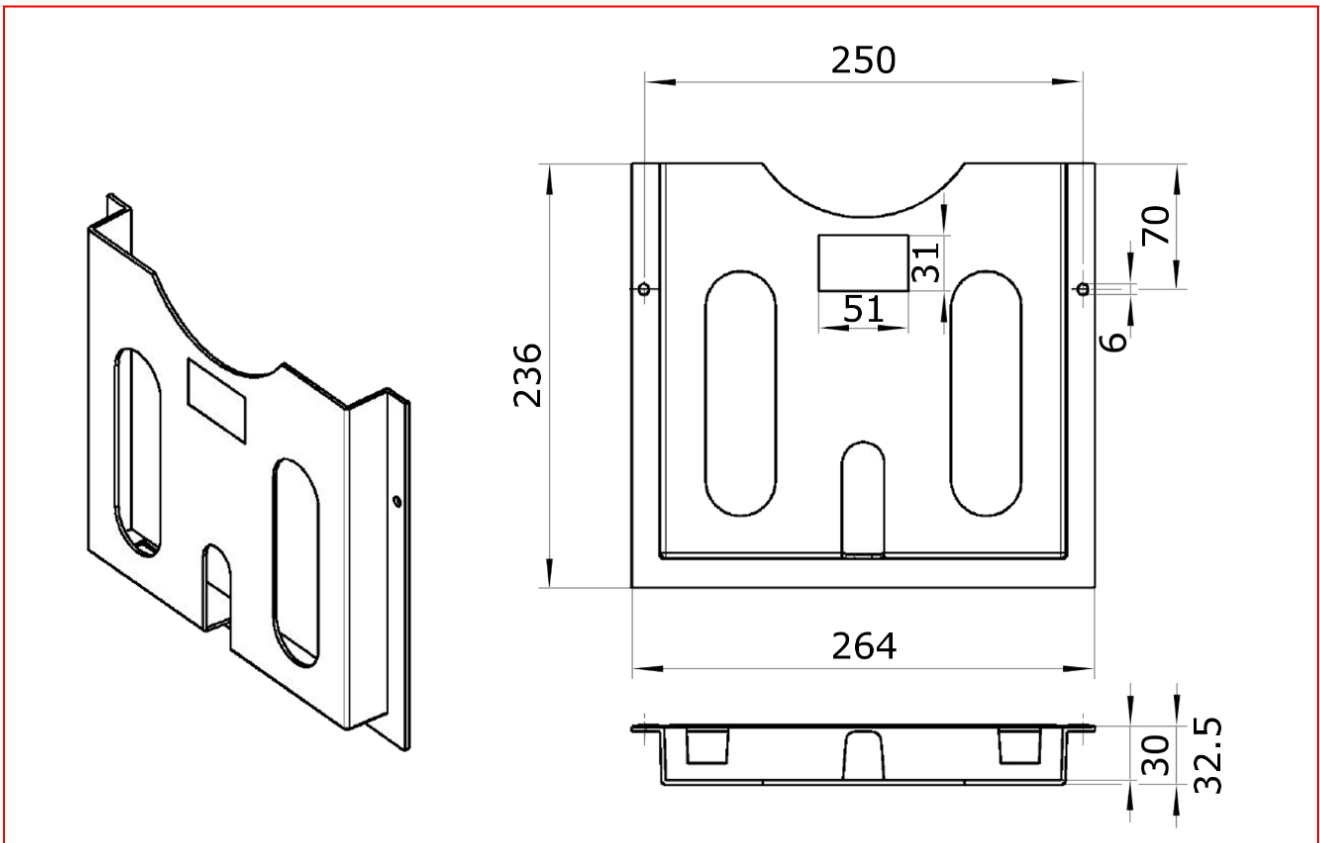

DATA SHEET:
DOCUMENT POCKET, SELF-ADHESIVE, DIN A4

- SCHRACK-INFO
- Self-adhesive for DIN A4
 - Usable depth: 30 mm
 - Material: Thermoplastic
 - PU: 1 piece
 - RAL7035 light grey

DIMENSIONS (mm)

DOCUMENT POCKET, SELF-ADHESIVE, DIN A4

DESCRIPTION	WxHxD mm	ORDER NO.
Document pocket, self-adhesive, DIN A4	264x236x32.5	ASDRA400