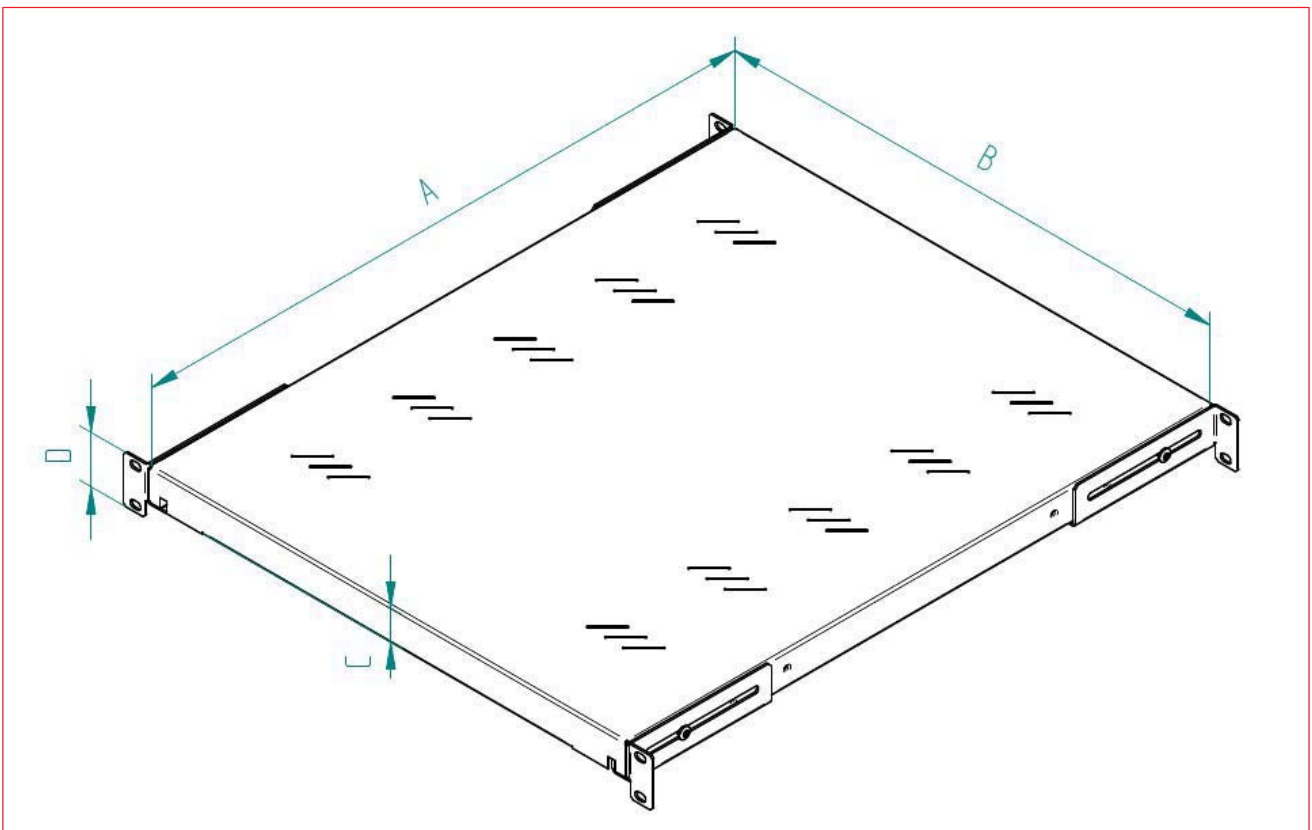

Shelves Fixed 19"

DFS14845-C

DFS14845-C

DFS14845-C

SCHRACK-INFO

Shelves are used for equipment that has no 19"-installation possibility. To increase stability and maximum possible load, we recommend 4-point (front and rear) fixing of the shelves to the 19"-vertical rails. Rear 19"-mounting brackets are included from 350mm deep shelves.

- Powder coated steel sheet
- Color: RAL7035 (lightgrey).
- Perforated for optimized air-flow inside the cabinet.
- High load capability of up to 80 kg, depending on depth.
- Used height: 1U
- 100% of space between 19"-vertical rails can be used -> Width for equipment: 450mm.
- Flexible adjustable in depth:
 - Front side of shelf can be installed before or behind front 19"-vertical rails.
 - Back side of shelf can be installed behind or before rear 19"-vertical rails.
- Included assembly materials:
 - Depth 150 to 250 mm: 4x cage nuts, bolts and washers M6.
 - Depth 350 to 950 mm: 8x cage nuts, bolts and washers M6

DIMENSIONS

Shelves Fixed 19"

| | A / mm | B / mm | C / mm | D / mm | Mounting brackets included | Maximum load / kg |
|------------|--------|--------|--------|--------|----------------------------|-------------------|
| DFS14815-C | 150 | 440 | 30 | 1U | 2 | 15 |
| DFS14825-C | 250 | 440 | 30 | 1U | 2 | 15 |
| DFS14835-C | 350 | 440 | 30 | 1U | 4 | 50 |
| DFS14845-C | 450 | 440 | 30 | 1U | 4 | 80 |
| DFS14855-C | 550 | 440 | 30 | 1U | 4 | 80 |
| DFS14865-C | 650 | 440 | 30 | 1U | 4 | 80 |
| DFS14875-C | 750 | 440 | 30 | 1U | 4 | 80 |
| DFS14885-C | 850 | 440 | 30 | 1U | 4 | 80 |
| DFS14895-C | 950 | 440 | 30 | 1U | 4 | 80 |