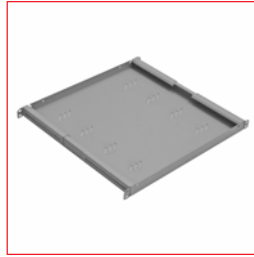

Shelves Fixed 19"

DFS14845-C

DFS14845-C

DFS14845-C

SCHRACK-INFO

Shelves are used for equipment that has no 19"-installation possibility. To increase stability and maximum possible load, we recommend 4-point (front and rear) fixing of the shelves to the 19"-vertical rails. Rear 19"-mounting brackets are included from 350mm deep shelves.

- Powder coated steel sheet
- Color: RAL7035 (lightgrey).
- Perforated for optimized air-flow inside the cabinet.
- High load capability of up to 80 kg, depending on depth.
- Used height: 1U
- 100% of space between 19"-vertical rails can be used -> Width for equipment: 450mm.
- Flexible adjustable in depth:
 - Front side of shelf can be installed before or behind front 19"-vertical rails.
 - Back side of shelf can be installed behind or before rear 19"-vertical rails.
- Included assembly materials:
 - Depth 150 to 250 mm: 4x cage nuts, bolts and washers M6.
 - Depth 350 to 950 mm: 8x cage nuts, bolts and washers M6

DIMENSIONS

Shelves Fixed 19"

| | A / mm | B / mm | C / mm | D / mm | Mounting brackets included | Maximum load / kg |
|------------|--------|--------|--------|--------|----------------------------|-------------------|
| DFS14815-C | 150 | 440 | 30 | 1U | 2 | 15 |
| DFS14825-C | 250 | 440 | 30 | 1U | 2 | 15 |
| DFS14835-C | 350 | 440 | 30 | 1U | 4 | 50 |
| DFS14845-C | 450 | 440 | 30 | 1U | 4 | 80 |
| DFS14855-C | 550 | 440 | 30 | 1U | 4 | 80 |
| DFS14865-C | 650 | 440 | 30 | 1U | 4 | 80 |
| DFS14875-C | 750 | 440 | 30 | 1U | 4 | 80 |
| DFS14885-C | 850 | 440 | 30 | 1U | 4 | 80 |
| DFS14895-C | 950 | 440 | 30 | 1U | 4 | 80 |