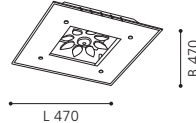

GL3078

COLLECTION | KOLLEKTION | COLLECTION: TREND