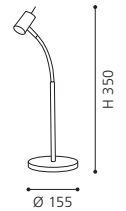

COLLECTION | KOLLEKTION | COLLECTION: **STYLE**

H 1400, Base: Ø 230