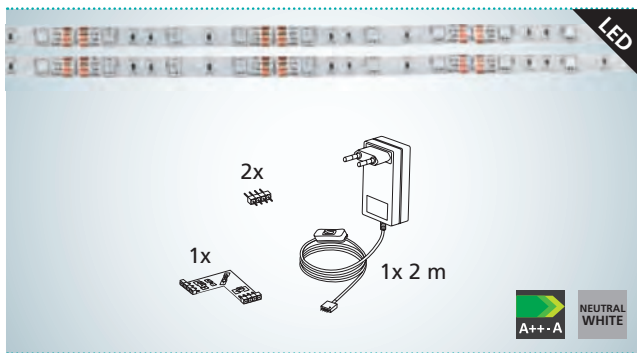

92053 LED STRIPES-FLEX

bar / strip luminaire; plastic, white
Leuchtband/-stab; Kunststoff, weiss
luminaire bande / strip; plastique, blanc