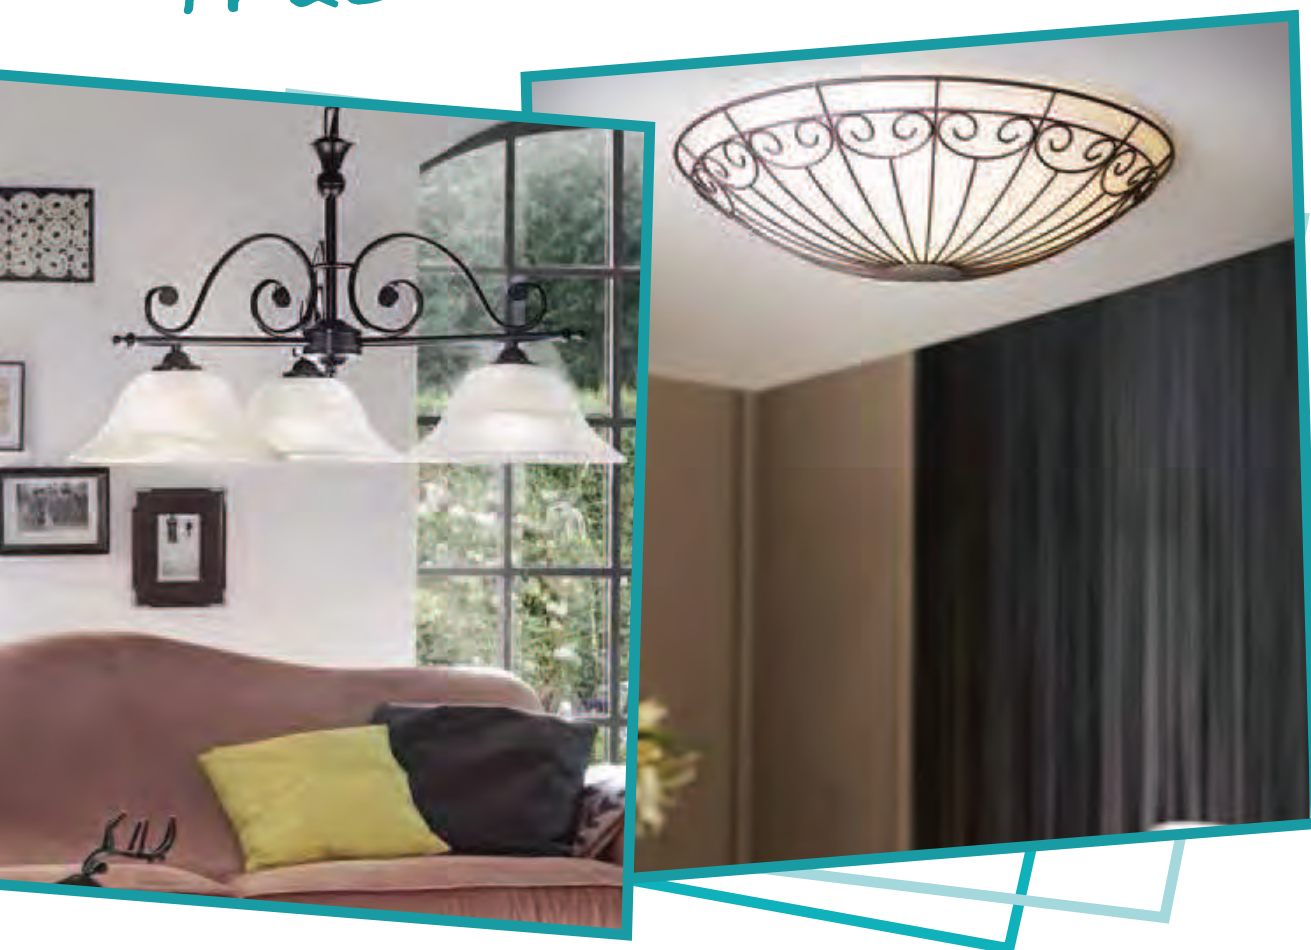

Traditional

rustic, classic, pompous

Our Traditional collection combines traditional materials with a rustic design. Pompous chandeliers with crystals and classic shapes also form part of this collection.

rustikal, klassisch, prunkvoll

Traditionelle Materialien finden ihre Verarbeitung in einem rustikalen Design. Aber auch prunkvolle Luster mit Kristallen und klassischen Formen finden sich im „Traditional“-Sortiment wieder.

rustique, classique, pompeux

Nôtre collection traditionnelle combine des matériaux traditionnels avec un design rustique. Des chandeliers pompeuses avec des cristaux et formes classiques en font aussi partie.