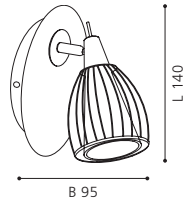

GL2762
COLLECTION | KOLLEKTION | COLLECTION: STYLE

GL2762
COLLECTION | KOLLEKTION | COLLECTION: STYLE