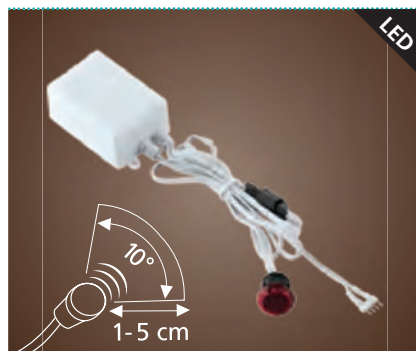

92319 LED STRIPES-MODULE

motion sensor
Bewegungsmelder
capteur de mouvement

9 002759 923174

9 002759 923181

L 50, B 35, H 22

9 002759 923198

COLLECTION | KOLLEKTION | COLLECTION: TREND

COLLECTION | KOLLEKTION | COLLECTION: TREND

COLLECTION | KOLLEKTION | COLLECTION: TREND