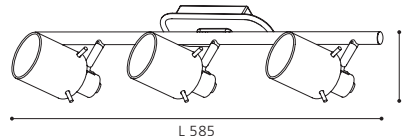

92765 TAROLO 1

L 190, B 65

9 002759 927653

92768 TAROLO 1

L 785, B 65

9 002759 927684

92766 TAROLO 1

L 390, B 65

9 002759 927660

92767 TAROLO 1

L 585, B 65

9 002759 927677