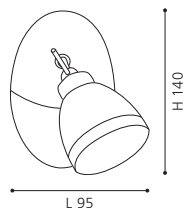

GL2790
COLLECTION | KOLLEKTION | COLLECTION: **STYLE**