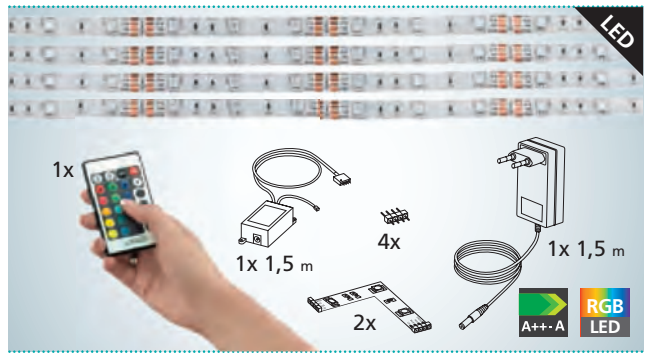

92054 LED STRIPES-FLEX

bar / strip luminaire; plastic, white
Leuchtband/-stab; Kunststoff, weiss
luminaire bande / strip; plastique, blanc

L 600