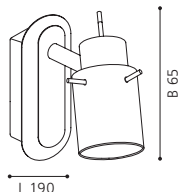

GL2885
COLLECTION | KOLLEKTION | COLLECTION: BASIC

GL2885
COLLECTION | KOLLEKTION | COLLECTION: BASIC