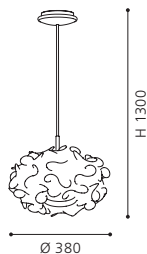

H 1300, Ø 580