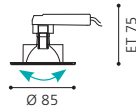

COLLECTION | KOLLEKTION | COLLECTION: BASIC