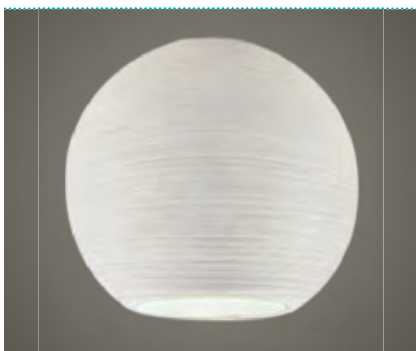

90249 MY CHOICE

accessory; wipe technique glass, white
Zubehör; Glas Wischtechnik, weiss
accessoire; verre technique à l'essuyé, blanc

H 80, Ø 90

9 002759 902490

COLLECTION | KOLLEKTION | COLLECTION: STYLE