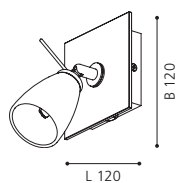

GL2564
COLLECTION | KOLLEKTION | COLLECTION: **STYLE**