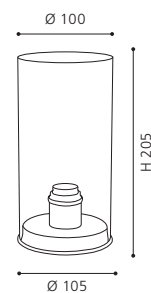

GL2894

COLLECTION | KOLLEKTION | COLLECTION: **STYLE**