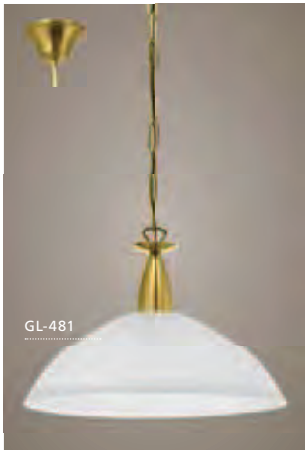

MILEA

COLLECTION | KOLLEKTION | COLLECTION: TRADITIONAL

1