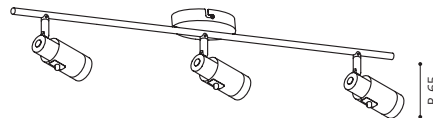

92646 ORVIETO

Ø 85

Ø 85

92649 ORVIETO

L 685, B 65

L 685

92647 ORVIETO

L 285, B 65

L 285

92648 ORVIETO

L 485, B 65

L 485