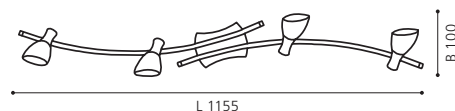

GL1362
COLLECTION | KOLLEKTION | COLLECTION: **STYLE**