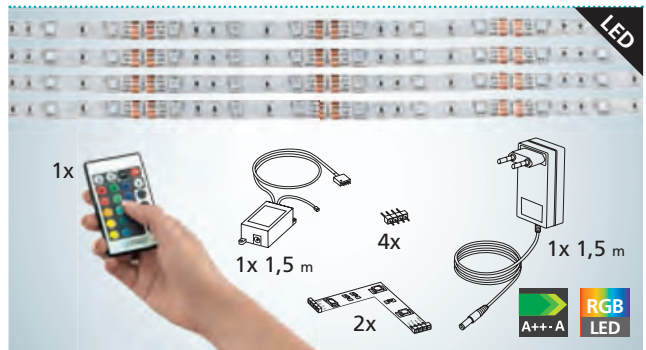

92058 LED STRIPES-FLEX

bar / strip luminaire; plastic, white
Leuchtband/-stab; Kunststoff, weiss
luminaire bande / strip; plastique, blanc

L 1200