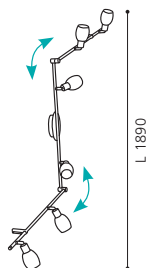

91799 NABAO

91796 NABAO

spot; steel, chrome / satinated glass, white, chrome
Spot; Stahl, chrom / Glas satiniert, weiss, chrom
spot; acier, chrome / verre satiné, blanc, chrome

L 355, B 95

L 355

GL2788
COLLECTION | KOLLEKTION | COLLECTION: TREND

91797 NABAO

spot; steel, chrome / satinated glass, white, chrome
Spot; Stahl, chrom / Glas satiniert, weiss, chrom
spot; acier, chrome / verre satiné, blanc, chrome

spot; steel, chrome / satinated glass, white, chrome
Spot; Stahl, chrom / Glas satiniert, weiss, chrom
spot; acier, chrome / verre satiné, blanc, chrome

L 1890, B 95

L 1890

Ø 220

Ø 220

GL2788
COLLECTION | KOLLEKTION | COLLECTION: TREND

GL2788
COLLECTION | KOLLEKTION | COLLECTION: TREND