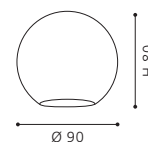

COLLECTION | KOLLEKTION | COLLECTION: STYLE