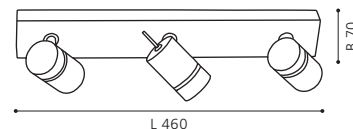

COLLECTION | KOLLEKTION | COLLECTION: TRADITIONAL