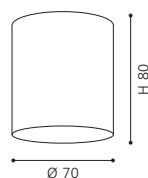

accessory; glass, white, black
Zubehör; Glas, weiss, schwarz
accessoire; verre, blanc, noir

H 80, Ø 70

90253 MY CHOICE

accessory; satinated glass, white
Zubehör; Glas satiniert, weiss
accessoire; verre satiné, blanc