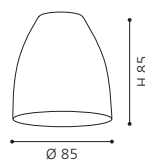

accessory; satinated glass, glass, white, iridescent
Zubehör; Glas satiniert, Glas, weiss, irisierend
accessoire; verre satiné, verre, blanc, irisé

H 85, Ø 85

COLLECTION | KOLLEKTION | COLLECTION: STYLE