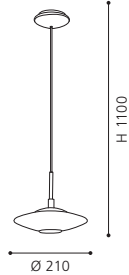

3 91595

pendant luminaire; steel, chrome / opal glass, white
Hängeleuchte; Stahl, chrom / Glas opal-matt, weiss
luminaire suspension; acier, chrome / verre opale, blanc

H 1100, Ø 210

9 002759 915933

G9 1x 33W