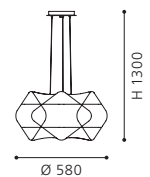

S-8081
COLLECTION | KOLLEKTION | COLLECTION: **TREND**