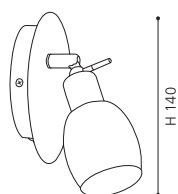

91795 NABAO

spot; steel, chrome / satinated glass, white, chrome
Spot; Stahl, chrom / Glas satiniert, weiss, chrom
spot; acier, chrome / verre satiné, blanc, chrome

L 95, H 140

GL2788
COLLECTION | KOLLEKTION | COLLECTION: TREND

91798 NABAO

spot; steel, chrome / satinated glass, white, chrome
Spot; Stahl, chrom / Glas satiniert, weiss, chrom
spot; acier, chrome / verre satiné, blanc, chrome

L 635, B 95

GL2788
COLLECTION | KOLLEKTION | COLLECTION: TREND