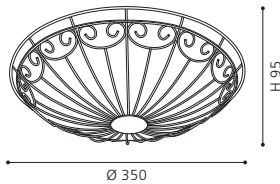

GL2771
COLLECTION | KOLLEKTION | COLLECTION: TRADITIONAL