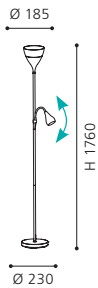

ET1361
COLLECTION | KOLLEKTION | COLLECTION: BASIC