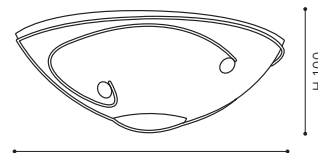

L 300

H 100

GL-630

COLLECTION | KOLLEKTION | COLLECTION: TRADITIONAL