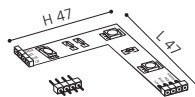

9 002759 923129