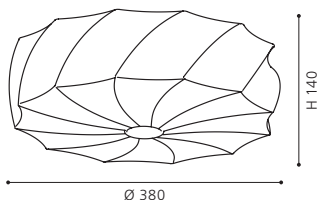

91917 TEADORO

91918 TEADORO

H 140, Ø 380

S-8090, MT1798

COLLECTION | KOLLEKTION | COLLECTION: TREND

H 140, Ø 560

S-8096, MT1798

COLLECTION | KOLLEKTION | COLLECTION: TREND