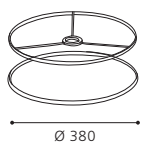

92396 MY CHOICE

92397 MY CHOICE

92396
suitable for shade sizes
geeignet für Schirmgrößen
suitable for shade sizes
Ø 380, Ø 460, Ø 540

92397
suitable for shade sizes
geeignet für Schirmgrößen
suitable for shade sizes
Ø 460, Ø 540

H 1100, Ø 125

9 002759 923969

E27 1x 60W

Ø 125

H 1100, Ø 150

9 002759 923976

E27 3x 60W

Ø 150

92404 MY CHOICE

92405 MY CHOICE

92406 MY CHOICE

Ø 380

9 002759 924041

Ø 460

9 002759 924058

Ø 540

9 002759 924065