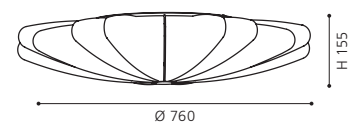

S-8069, MT1792
COLLECTION | KOLLEKTION | COLLECTION: TREND