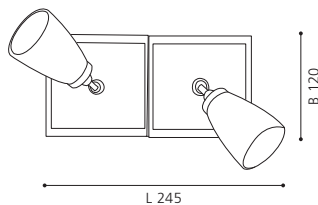

GL2564
COLLECTION | KOLLEKTION | COLLECTION: **STYLE**