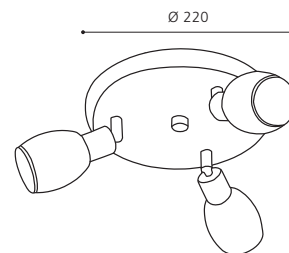

Ø 220

GL2788
COLLECTION | KOLLEKTION | COLLECTION: TREND

GL2788
COLLECTION | KOLLEKTION | COLLECTION: TREND