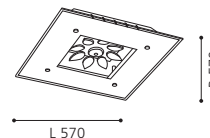

GL3079

COLLECTION | KOLLEKTION | COLLECTION: TREND

Click pentru preturi online
www.MaterialeElectrice.ro

WALL & CEILING LUMINAIRES | 253