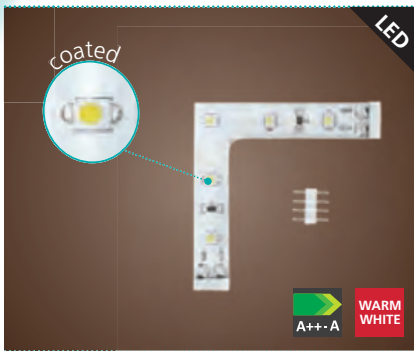

LED

92309 LED STRIPES-MODULE