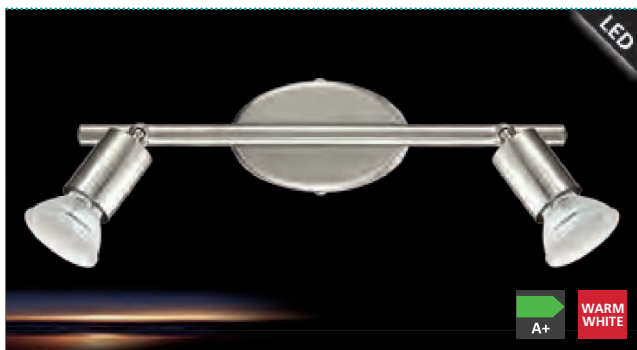

92596 BUZZ-LED

spot; steel, satin nickel
Spot; Stahl, nickel-matt
Ispot; acier, nickel mat

A+ WARM WHITE

L 285, B 65

L 285