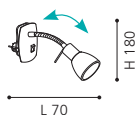

ET1434
COLLECTION | KOLLEKTION | COLLECTION: BASIC