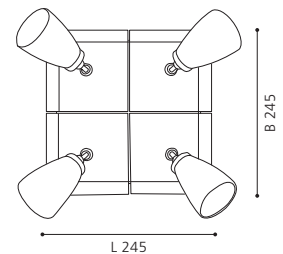

GL2564
COLLECTION | KOLLEKTION | COLLECTION: **STYLE**