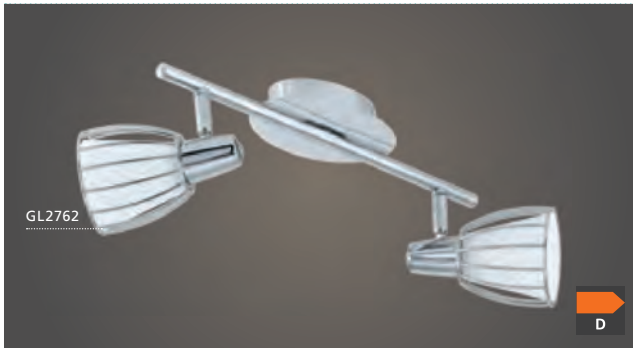

91812 BALBINO

spot; steel, chrome / corroded glass, coated white
Spot; Stahl, chrom / Glas geätzt, weiss lackiert
spot; acier, chrome / verre rouillé, blanc laqué

L 360, B 95

9 002759 918125