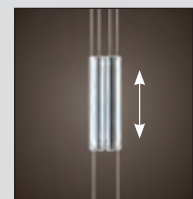

H 420, Ø 120

9 002759 915483

H 420

Ø 120

GL2719, ET1447

2

91545, 91546

These luminaires are flexible in height thanks to an adjustable drawbar.