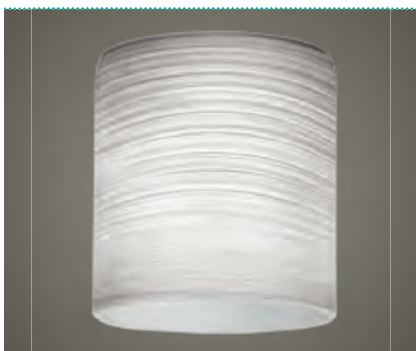

90254 MY CHOICE