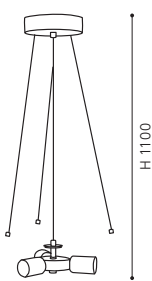

H 1100, Ø 150

9 002759 923976

E27 3x 60W

Ø 150