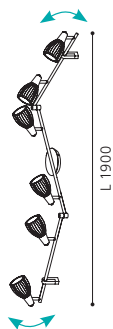

91815 BALBINO

spot; steel, chrome / corroded glass, coated white
Spot; Stahl, chrom / Glas geätzt, weiss lackiert
spot; acier, chrome / verre rouillé, blanc laqué

L 1900, B 95

9 002759 918156

G9

6x 33W

GL2762

COLLECTION | KOLLEKTION | COLLECTION: STYLE

Click pentru preturi online
www.MaterialeElectrice.ro