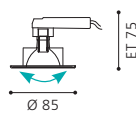

COLLECTION | KOLLEKTION | COLLECTION: BASIC