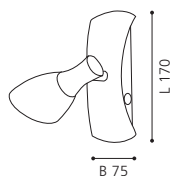

GL1362
COLLECTION | KOLLEKTION | COLLECTION: **STYLE**