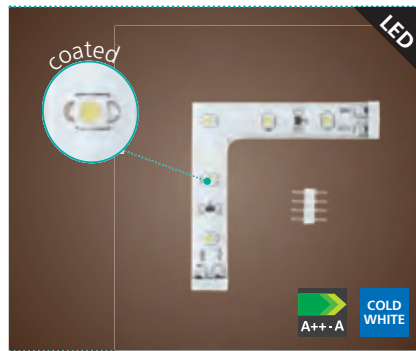

92312 LED STRIPES-MODULE