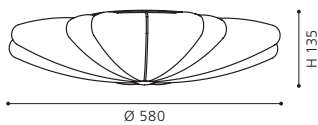

ET1191, S-8068
COLLECTION | KOLLEKTION | COLLECTION: TREND