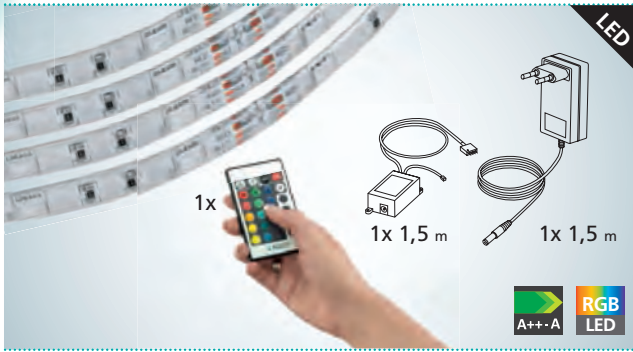

LED

92065 LED STRIPES-FLEX

bar / strip luminaire; plastic, white
Leuchtband/-stab; Kunststoff, weiss
luminaire bande / strip; plastique, blanc