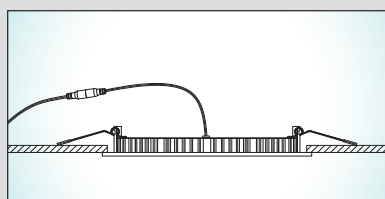

Easy installation due to practical clips.

Einfache Montage dank praktischer Klemmen.

Installation simple grâce aux clips pratiques.

Thanks to their slim design, these luminaires have only a small installation depth.