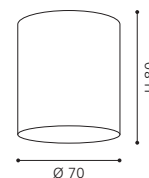

accessory; satinated glass, white
Zubehör; Glas satiniert, weiss
accessoire; verre satiné, blanc

H 80, Ø 70