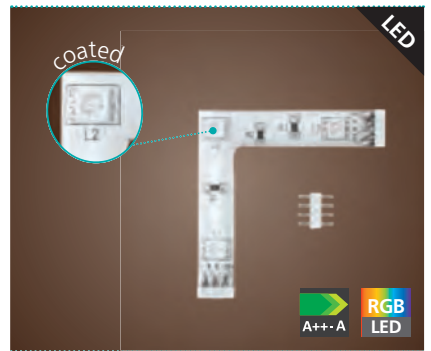

92313 LED STRIPES-MODULE

L-connector
L-Verbinder
connecteur L

A+++ A RGB LED

L 47, H 47

9 002759 923099

L 47, H 47

9 002759 923129

L 47, H 47

9 002759 923136

COLLECTION | KOLLEKTION | COLLECTION: TREND

COLLECTION | KOLLEKTION | COLLECTION: TREND

COLLECTION | KOLLEKTION | COLLECTION: TREND