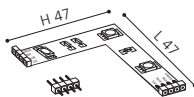

9 002759 923099