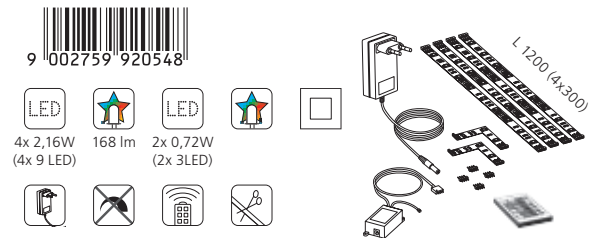

LED
4x 2,16W
(4x 9 LED)

168 lm
2x 0,72W
(2x 3LED)

COLLECTION | KOLLEKTION | COLLECTION: TREND

COLLECTION | KOLLEKTION | COLLECTION: TREND