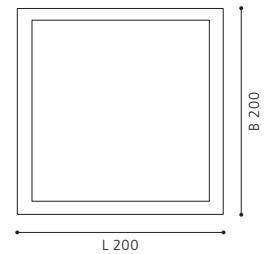

COLLECTION | KOLLEKTION | COLLECTION: BASIC

COLLECTION | KOLLEKTION | COLLECTION: BASIC