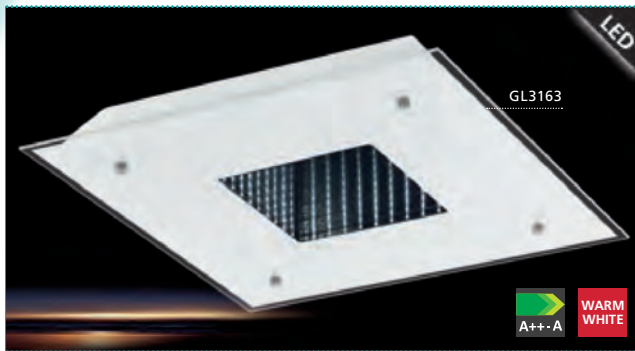

LED

93659 LICOSA

wall / ceiling luminaire; steel, white / glass, foil, white, clear
Wand- / Deckenleuchte; Stahl, weiss / Glas, Folie, weiss, klar
applique / plafonnier; acier, blanc / verre, film, blanc, clair

L 470, B 470, A 75

9 002759 936594

26,6W

2700 lm

GL3163

COLLECTION | KOLLEKTION | COLLECTION: AVANTGARDE

93659

This lamp with an interesting tunnel effect can be switched on/off with the remote control (included) in three modes:

1. 1 tunnel and glass frame switched on
2. 2 only tunnel switched on
3. 3 only glass frame switched on

Diese Leuchte mit interessantem Tunneleffekt kann per Fernbedienung (im Lieferumfang enthalten) auf drei Arten geschaltet werden:

1. 1 Tunnel und Glasrahmen eingeschaltet
2. 2 nur Tunnel eingeschaltet
3. 3 nur Glasrahmen eingeschaltet

Ce luminaire avec un effet intéressant de tunnel peut-être allumer par télécommande (inclus) en trois manières:

1. 1 tunnel et bordure de verre allumés
2. 2 seulement tunnel allumé
3. 3 seulement bordure allumée

1

2

3