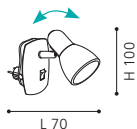

ET1434
COLLECTION | KOLLEKTION | COLLECTION: BASIC