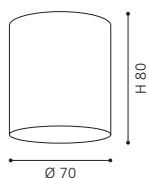

accessory; wipe technique glass, white
Zubehör; Glas Wischtechnik, weiss
accessoire; verre technique à l'essuyé, blanc

H 80, Ø 70