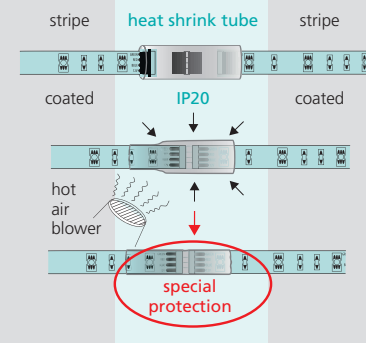

Remote Control

With the aid of the remote control, all LED stripes can be dimmed. The "not dimmable" sign shown in the technical info is only valid for utilisation without the remote control.

Mit Hilfe der Fernbedienung können sämtliche LED Stripes gedimmt werden. Das „nicht dimmbar“ Zeichen in der technischen Information trifft nur für die Benutzung ohne Fernbedienung zu.

Au moyen de la télécommande, tous les LED stripes peuvent être gradués. Le signe « non graduable » dans l'information technique n'est valable que dans le cas d'utilisation sans télécommande.

92326 LED STRIPES-MODULE

90° connector; plastic, silver / plastic, white
90° Verbinder; Kunststoff, silber / Kunststoff, weiss
connecteur 90°; plastique, argent / plastique, blanc

L 60, B 20, H 60, A 24

9 002759 923266

COLLECTION | KOLLEKTION | COLLECTION: TREND

92327 LED STRIPES-MODULE

accessory; aluminium, anodised aluminium / plastic, white
Zubehör; Alu, alu eloxiert / Kunststoff, weiss
accessoire; aluminium, aluminium anodisé / plastique, blanc

L 1000

9 002759 923273

COLLECTION | KOLLEKTION | COLLECTION: TREND

92304 LED STRIPES-MODULE

junction-box
Verteiler-Box
box de distribution

L 40, B 32, H 14

9 002759 923044

COLLECTION | KOLLEKTION | COLLECTION: TREND

92305 LED STRIPES-MODULE

heat shrink tube
Schrumpfschlauch
gaine contractile

L 100

9 002759 923051

COLLECTION | KOLLEKTION | COLLECTION: TREND

92305 - heat shrink tube

The heat shrink tube provides better protection against moisture and dust. With the help of an industrial hot air blower you can shrink the tube. The tube can be cut in half and used for two connections.