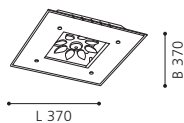

GL3077

COLLECTION | KOLLEKTION | COLLECTION: TREND