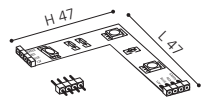

9 002759 923136