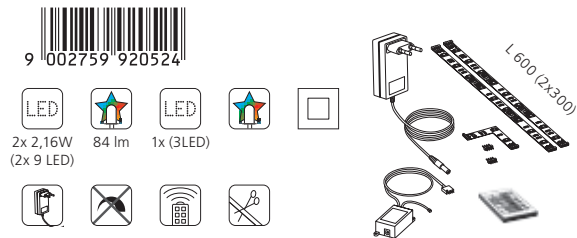

LED
2x 2,16W
(2x 9 LED)

84 lm
1x (3LED)

L 1200