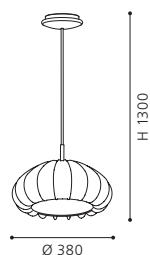

93014 DERO

pendant luminaire; steel, chrome / Cocoon, white
Hängeleuchte; Stahl, chrom / Cocoon, weiss
luminaire suspension; acier, chrome / Cocoon, blanc

H 1100, Ø 380

S-8109

COLLECTION | KOLLEKTION | COLLECTION: TREND

91512 SEDILO

pendant luminaire; steel, satin nickel / Cocoon, white
Hängeleuchte; Stahl, nickel-matt / Cocoon, weiss
luminaire suspension; acier, nickel mat / Cocoon, blanc

H 1300, Ø 380

S-8063

COLLECTION | KOLLEKTION | COLLECTION: TREND