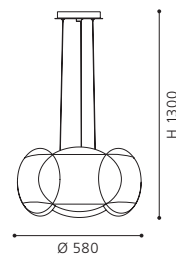

S-8079
COLLECTION | KOLLEKTION | COLLECTION: TREND