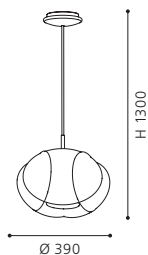

S-8078
COLLECTION | KOLLEKTION | COLLECTION: TREND