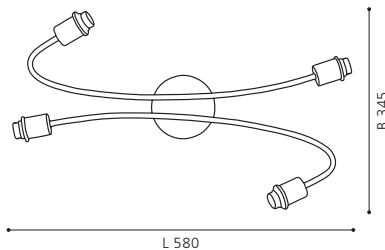

COLLECTION | KOLLEKTION | COLLECTION: STYLE