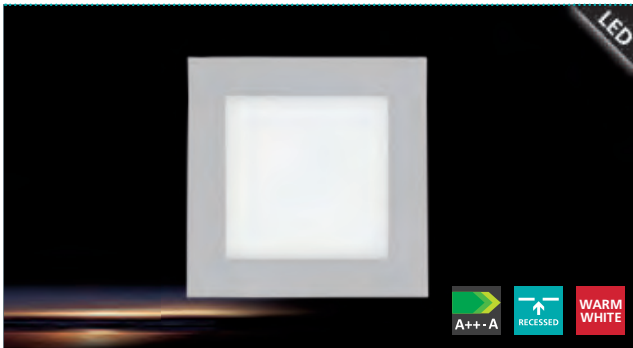

93652 LED GLENN

recessed luminaire; cast metal, silver / plastic, satined
Einbauleuchte; Metallguss, silber / Kunststoff, satiniert
luminaire encastrable; métal moulé, argent / plastique, satined

L 90, B 90, H 2, ET 40

9 002759 936525