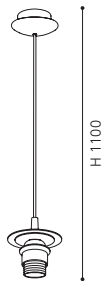

E27 1x 60W

Ø 125