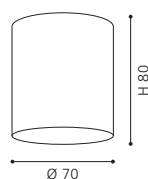

accessory; printed glass, chrome, clear
Zubehör; Glas bedruckt, chrom, klar
accessoire; verre imprimé, chrome, clair

H 80, Ø 70