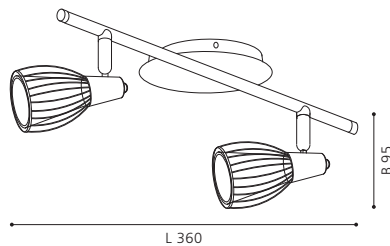

GL2762
COLLECTION | KOLLEKTION | COLLECTION: STYLE