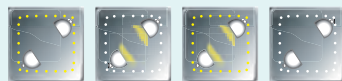

Legend

SWITCHES SCHALTER INTERRUPTEURS

- **internal dimmer**
  eingebauter Dimmer
  variateur intégré
- **rocker switch**
  Wippschalter
  interrupteur à bascule
- **pull switch**
  Zugschalter
  interrupteur à tirer
- **pedal switch**
  Trittschalter
  interrupteur à pied
- **pedal dimmer**
  Trittdimmer
  variateur à pied
- **button switch**
  Druckknopf
  interrupteur de pression
- **cable switch**
  Kabelschalter
  interrupteur à câble
- **sensor**
  Sensor
  sensor
- **remote control**
  Fernbedienung
  télécommande

This luminaire can be switched on/off and dimmed by touching the specially designed "Touch Me" part of the fixture.

Diese Leuchte kann ein- bzw. ausgeschaltet und gedimmt werden, indem man sie an den dafür vorgesehenen „Touch Me“ Bereichen berührt.

Ce luminaire peut être éteint, allumé et gradué simplement en touchant la partie spécialement conçue pour «Touch Me» du luminaire.

The different lighting atmospheres can be adjusted with a conventional light switch. By pressing the switch in quick succession the luminaire changes between the different atmospheres (see below), by pressing the switch slowly the luminaire turns on or off. The last setting will then be saved.

1x 2x 3x 4x

PROTECTION CLASS SCHUTZKLASSE CLASSE DE PROTECTION

The protection class indicates to what extent the lamp is protected against electric shock. All lamps in this catalogue are at least protected with the protection class 1 - a higher class is specified in the information box of the respective lamp.

La classe de protection indique, dans quelle mesure la lampe est protégée contre les chocs électriques. Tous les lampes dans ce catalogue sont protégés au moins avec la classe 1 - une classe plus élevée est indiquée dans l'information de la lampe.

- **protection class 1: protective earthing**
  Schutzklasse 1: Schutzerdung
  classe de protection 1: prise de terre
- **protection class 2: protective insulation**
  Schutzklasse 2: Schutzisolierung
  classe de protection 2: double isolation ou renforcée
- **protection class 3: protective low voltage**
  Schutzklasse 3: Schutzkleinspannung
  classe de protection 3: très basse tension de sécurité

PROTECTION RATING SCHUTZGRAD INDICE DE PROTECTION

- IP44
- IP54
- IP65
- IP67
- IP68

LUMINOUS COLOUR / FLUX LICHTFARBE / -STROM COULEUR / FLUX LUMINEUX

The colours of the LED are represented as pictogrammes (see below), their luminous flux directly beneath. The luminous flux is quoted in lumen and describes the amount of light generated by the LED. The higher the value, the brighter is the lamp.

Die Farben der LED werden als Piktogramm (siehe unten) dargestellt, deren Lichtstrom direkt darunter. Der Lichtstrom wird in Lumen gemessen und gibt die erzeugte Lichtmenge der LED an. Je höher der Wert, desto heller das Produkt.

Les couleurs de LED ont représentés sous forme de pictogrammes, leur flux lumineux directement en dessous. L'unité de flux lumineux est le lumen et il mesure la quantité de lumière générée par les LED. Plus la valeur est élevée, plus la lampe est lumineuse.

- **warm white (< 3300K)**
  warmweiß (< 3300K)
  blanc chaud (< 3300K)
- **neutral white (3300K - 5300K)**
  neutralweiß (3300K - 5300K)
  blanc neutre (3300K - 5300K)
- **cold white (> 5300K)**
  kaltweiß (> 5300K)
  blanc froid (> 5300K)
- **colour changing**
  farbwechselnd
  changeant de couleur
- **blue / pink**
  blau / pink
  bleu / rose
- **blue**
  blau
  bleu
- **tunable white**
  tunable white
  tunable white

FURTHER PICTOGRAMMES WEITERE PIKTOGRAMME AUTRES PICTOGRAMMES

- **replaceable LED**
  austauschbare LED
  LED remplaçables
- **dimmable**
  dimmbar
  graduable
- **not dimmable**
  nicht dimmbar
  ne pas graduable
- **shortable**
  kürzbar
  réductible
- **incl. cable & plug**
  inkl. Kabel & Stecker
  incl. câble & connecteur
- **incl. cable & plug transformer**
  inkl. Kabel & Stecktransformator
  incl. câble & transformateur à prise
- **cutout (in mm)**
  Ausschnitt (in mm)
  perçage du panneau (en mm)
- **packaging / delivery unit**
  Verpackungs- / Liefereinheit
  unité d'emballage / de livraison