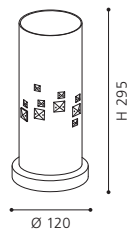

table luminaire; steel, white / steel, crystal, white, clear
Tischleuchte; Stahl, weiss / Stahl, Kristall, weiss, klar
luminaire de table; acier, blanc / acier, cristal, blanc, clair

H 295, Ø 120

These luminaires come with quality glass crystals.