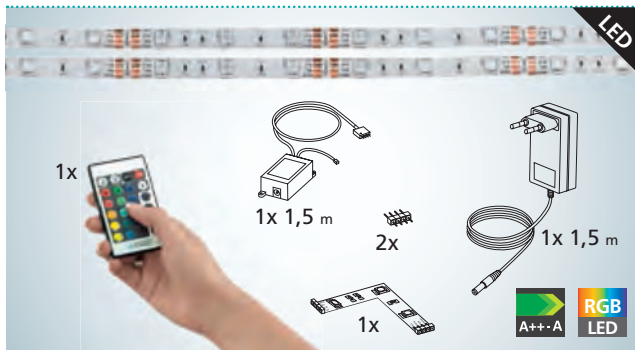

92056 LED STRIPES-FLEX

bar / strip luminaire; plastic, white
Leuchtband/-stab; Kunststoff, weiss
luminaire bande / strip; plastique, blanc