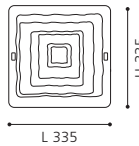

GL1126
COLLECTION | KOLLEKTION | COLLECTION: BASIC