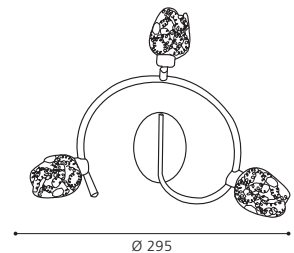

Ø 295

ET1209
COLLECTION | KOLLEKTION | COLLECTION: TREND

92623 SESTO 1

spot; steel, satin nickel, chrome / opal glass, white
Spot; Stahl, nickel-matt, chrom / Glas opal-matt, weiss
spot; acier, nickel mat, chrome / verre opale, blanc