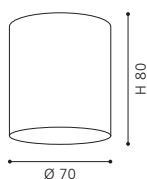

accessory; glass with imprint, white
Zubehör; Glas mit Aufdruck, weiss
accessoire; verre avec impression, blanc

H 80, Ø 70