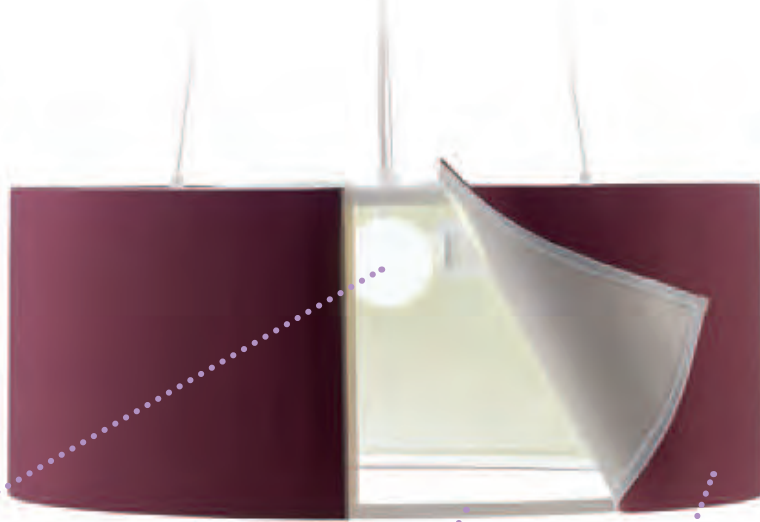

MY CHOICE

PENDANT