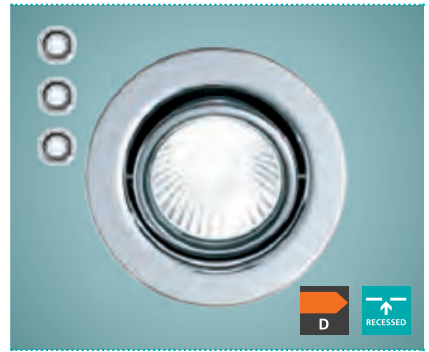

87379 EINBAUSPOT GU10

recessed luminaire; steel, chrome
Einbauleuchte; Stahl, chrom
luminaire encastrable; acier, chrome

H 5, Ø 85, ET 75

COLLECTION | KOLLEKTION | COLLECTION: BASIC