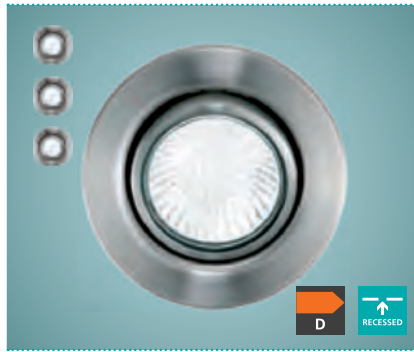

87381 EINBAUSPOT GU10

recessed luminaire; steel, satin nickel
Einbauleuchte; Stahl, nickel-matt
luminaire encastrable; acier, nickel mat

H 5, Ø 85, ET 75

COLLECTION | KOLLEKTION | COLLECTION: BASIC