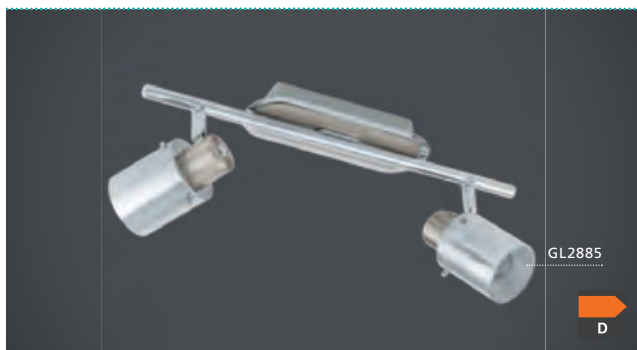

92766 TAROLO 1

spot; steel, chrome, satin nickel / printed glass, chrome
Spot; Stahl, chrom, nickel-matt / Glas bedruckt, chrom
spot; acier, chrome, nickel mat / verre imprimé, chrome

L 390, B 65

9 002759 927660