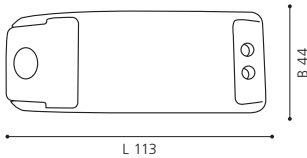

92348

The dimmability of this electric transformer was tested with the below listed dimmers. Please note that also the illuminant has to be dimmable.

Die Dimmbarkeit dieses elektronischen Transformators wurde mit den unten gelisteten Dimmern getestet. Bitte beachten Sie, dass auch das Leuchtmittel dimmbar sein muss.

La possibilité de gradation de ce transformateur a été testée avec les gradateurs mentionnés ci-après. Veuillez noter que les ampoules doivent être gradables aussi.

BUSCH 6519-U, BUSCH 6513U-102, DUWI 14485, GIRA 030700/102, MERTEN 5771