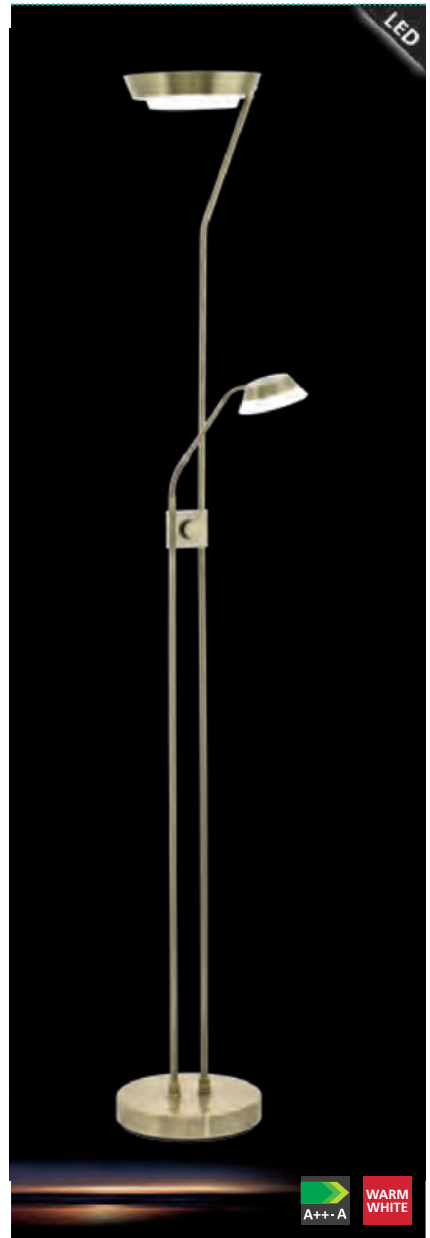

floor luminaire; steel, bronzed / glass, plastic, white, satined
Stehleuchte; Stahl, brüniert / Glas, Kunststoff, weiss, satinert
lampadaire; acier, bruni / verre, plastique, white, satined

H 1800, Base: Ø 250

9 002759 937157

LED 17,28W 1550 lm LED 2,88W 260 lm LED 5,76W

520 lm

COLLECTION | KOLLEKTION | COLLECTION: STYLE