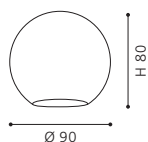

COLLECTION | KOLLEKTION | COLLECTION: STYLE