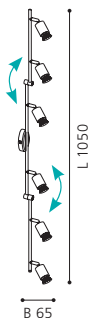

COLLECTION | KOLLEKTION | COLLECTION: BASIC