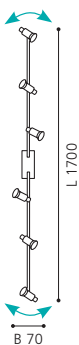

LED

90827 ERIDAN

A+ WARM WHITE

L 1700, B 70

9 002759 908270

GU10 6x 5W 2400 lm

COLLECTION | KOLLEKTION | COLLECTION: BASIC

90822 ERIDAN

A+ WARM WHITE

L 165, B 70

9 002759 908225

GU10 1x 5W 400 lm

90823 ERIDAN

A+ WARM WHITE

L 70, H 200, A 200

9 002759 908232

GU10 1x 5W 400 lm

COLLECTION | KOLLEKTION | COLLECTION: BASIC

COLLECTION | KOLLEKTION | COLLECTION: BASIC