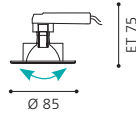

COLLECTION | KOLLEKTION | COLLECTION: BASIC