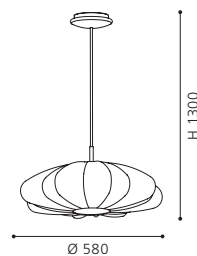

S-8070
COLLECTION | KOLLEKTION | COLLECTION: TREND