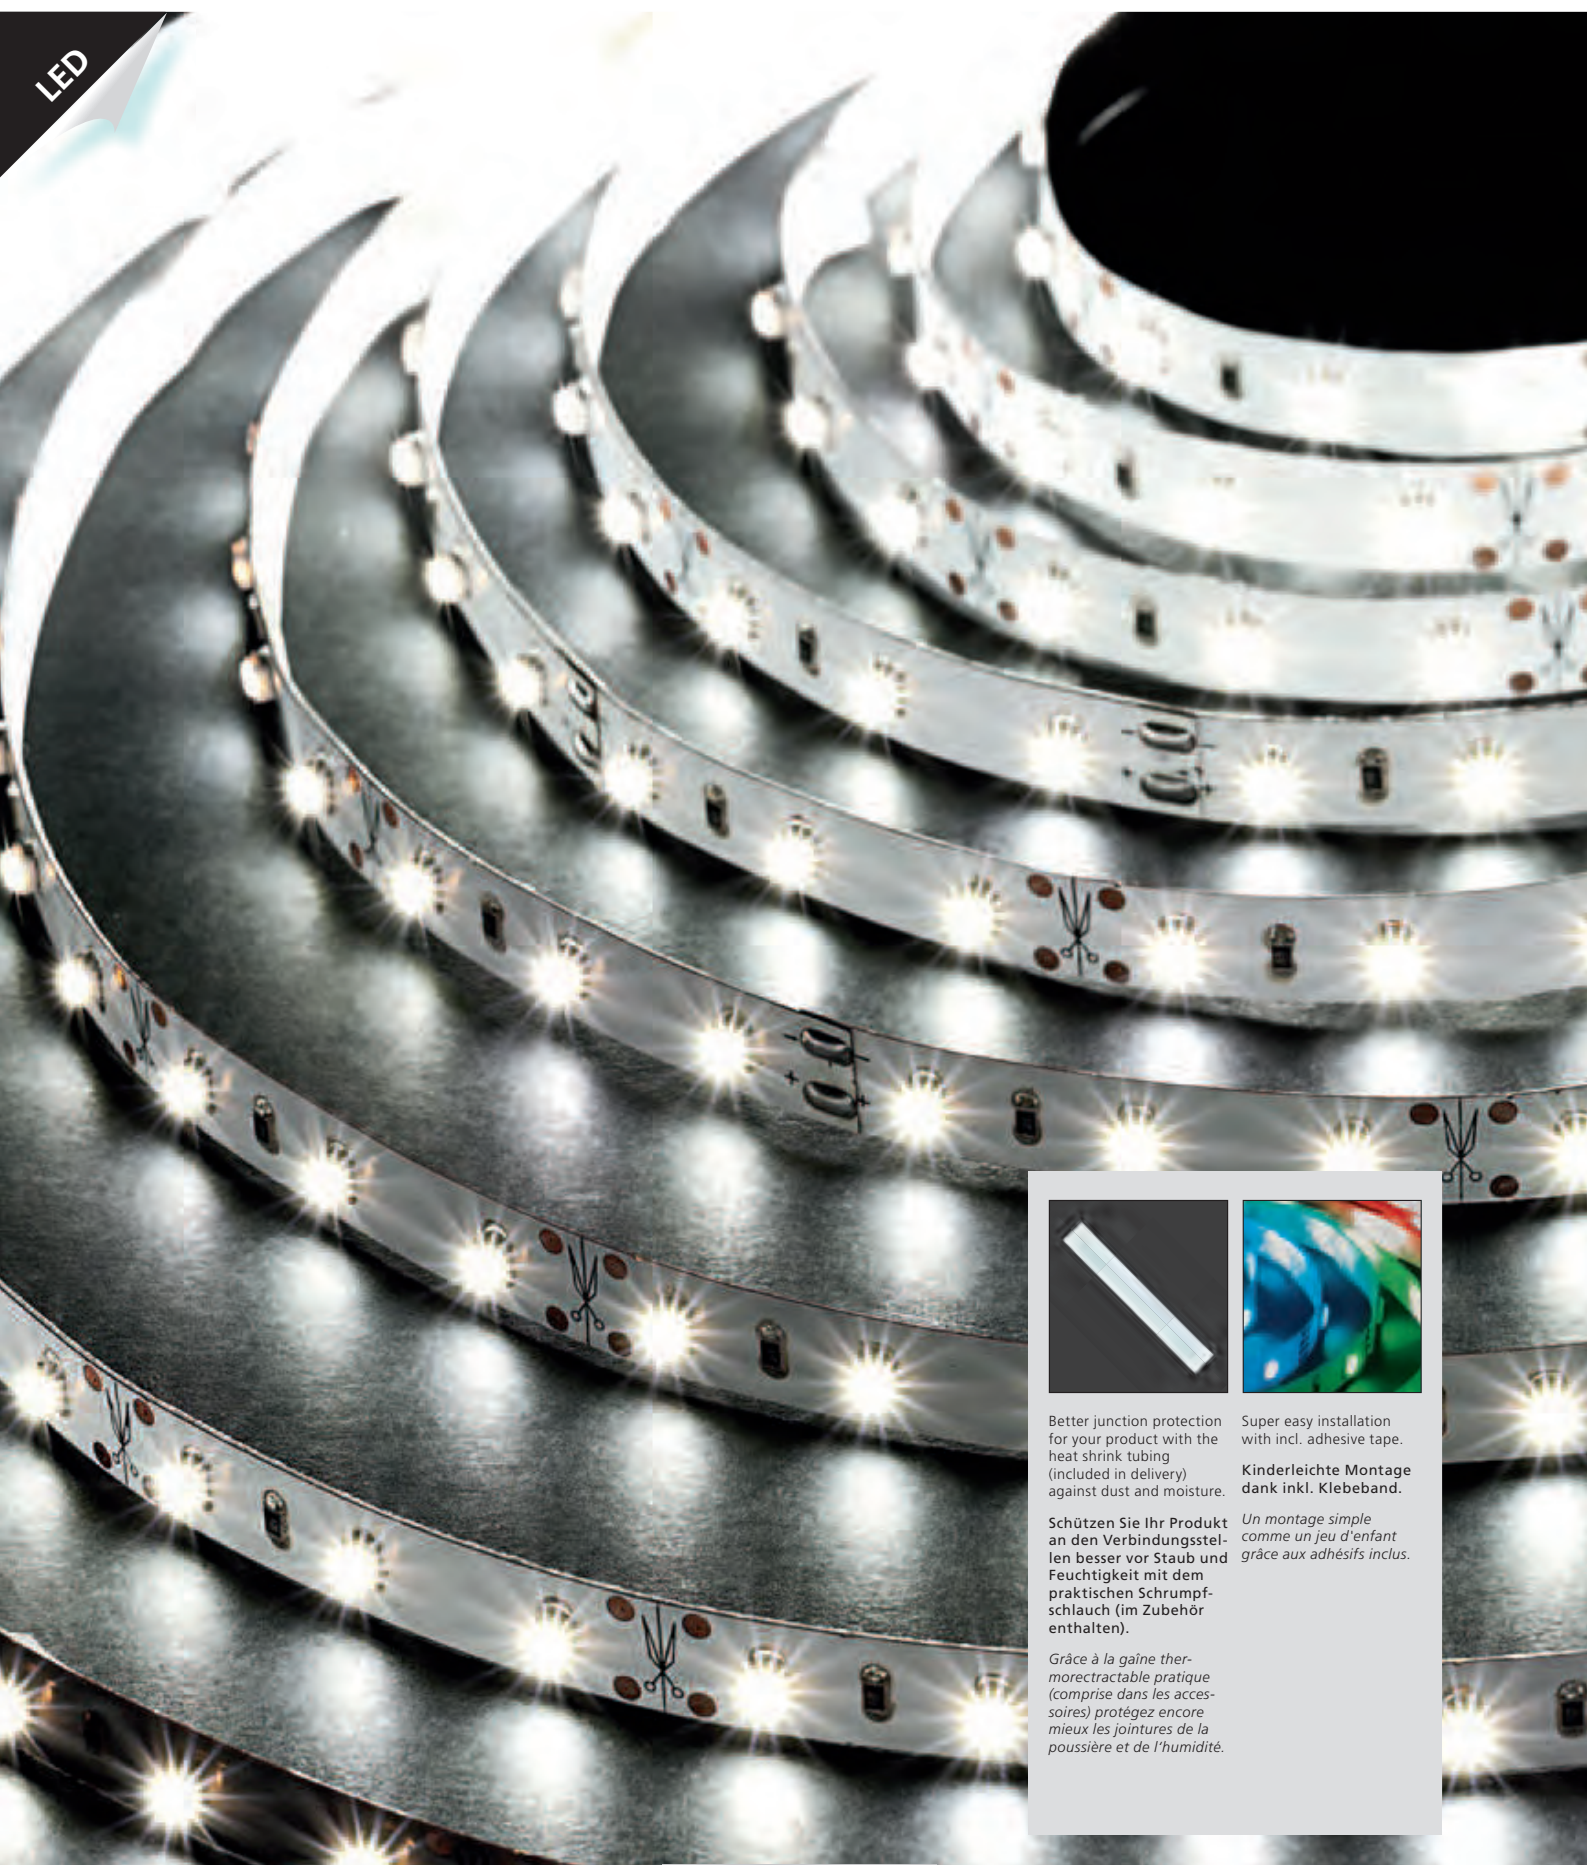

Un montage simple comme un jeu d'enfant grâce aux adhésifs inclus.

Click pentru preturi online
www.MaterialeElectrice.ro

LED

Better junction protection for your product with the heat shrink tubing (included in delivery) against dust and moisture.