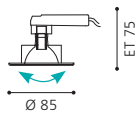

COLLECTION | KOLLEKTION | COLLECTION: BASIC