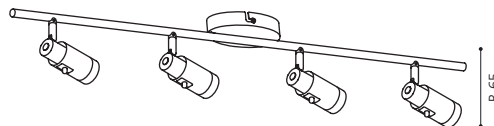

L 685

GL1085
COLLECTION | KOLLEKTION | COLLECTION: BASIC