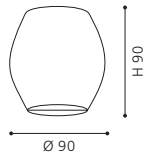

90264 MY CHOICE

H 90, Ø 90

COLLECTION | KOLLEKTION | COLLECTION: **STYLE**

90265 MY CHOICE

H 90, Ø 90

COLLECTION | KOLLEKTION | COLLECTION: **STYLE**

90263 MY CHOICE

H 90, Ø 90

COLLECTION | KOLLEKTION | COLLECTION: **STYLE**

90261 MY CHOICE

H 80, Ø 80

COLLECTION | KOLLEKTION | COLLECTION: **STYLE**

90259 MY CHOICE

H 80, Ø 80

COLLECTION | KOLLEKTION | COLLECTION: **STYLE**