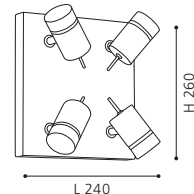

COLLECTION | KOLLEKTION | COLLECTION: TRADITIONAL