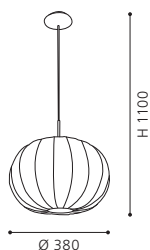

93014 DERO

pendant luminaire; steel, chrome / Cocoon, white
Hängeleuchte; Stahl, chrom / Cocoon, weiss
luminaire suspension; acier, chrome / Cocoon, blanc

H 1100, Ø 380

S-8109

COLLECTION | KOLLEKTION | COLLECTION: TREND

91512 SEDILO

pendant luminaire; steel, satin nickel / Cocoon, white
Hängeleuchte; Stahl, nickel-matt / Cocoon, weiss
luminaire suspension; acier, nickel mat / Cocoon, blanc

H 1300, Ø 380

S-8063

COLLECTION | KOLLEKTION | COLLECTION: TREND