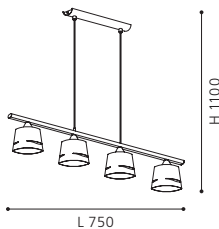

2 92807

wall luminaire; steel, chrome / steel, white, orange
Wandleuchte; Stahl, chrom / Stahl, weiss, orange
applique; acier, chrome / acier, blanc, orange

L 150, H 305, A 115