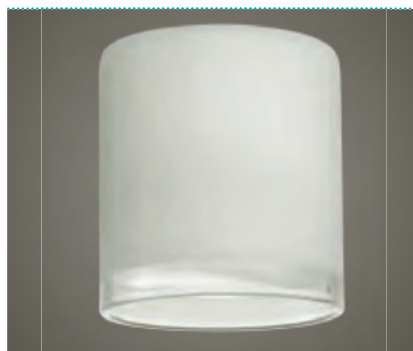

accessory; glass, white, black
Zubehör; Glas, weiss, schwarz
accessoire; verre, blanc, noir

H 80, Ø 70

90253 MY CHOICE

accessory; satinated glass, white
Zubehör; Glas satiniert, weiss
accessoire; verre satiné, blanc