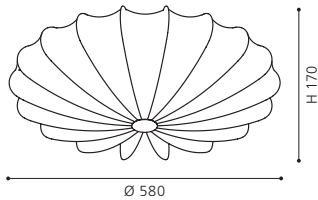

S-8061, ET1191
COLLECTION | KOLLEKTION | COLLECTION: TREND