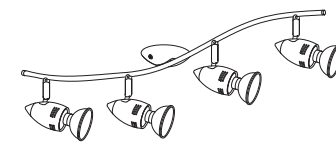

LED

92641 MAGNUM-LED

spot; steel, satin nickel, chrome
Spot; Stahl, nickel-matt, chrom
Ispot; acier, nickel mat, chrome

A+ WARM WHITE

92644 MAGNUM-LED

spot; steel, satin nickel, chrome
Spot; Stahl, nickel-matt, chrom
Ispot; acier, nickel mat, chrome

A+ WARM WHITE

Ø 70

9 002759 926410

GU10 1x 3W 200 lm

L 645, B 105

9 002759 926441

GU10 4x 3W 800 lm

L 645

COLLECTION | KOLLEKTION | COLLECTION: BASIC

COLLECTION | KOLLEKTION | COLLECTION: BASIC