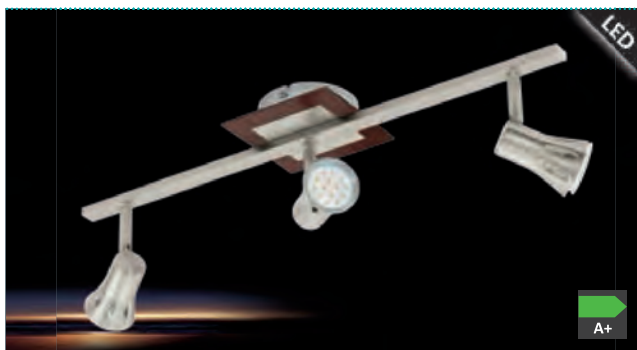

93558 ALGONDA

spot; steel, wood, satin nickel, antique brown
Spot; Stahl, Holz, nickel-matt, braun
spot; acier, bois, nickel mat, marron antique