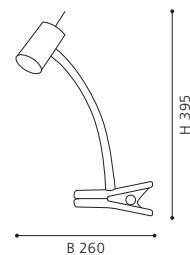

COLLECTION | KOLLEKTION | COLLECTION: **STYLE**