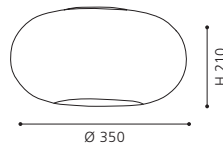

2 86812

wall / ceiling luminaire; steel, satin nickel / opal glass, white
Wand- / Deckenleuchte; Stahl, nickel-matt / Glas opal-matt, weiss
applique / plafonnier; acier, nickel mat / verre opale, blanc

H 210, Ø 350

9 002759 868123