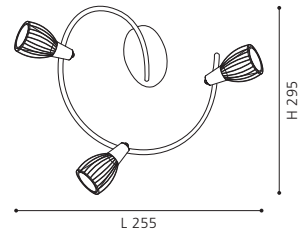

GL2762
COLLECTION | KOLLEKTION | COLLECTION: STYLE