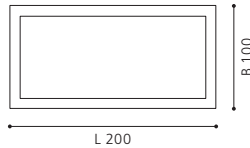

LED

93653 LED GLENN

recessed luminaire; cast metal, silver / plastic, satined
Einbauleuchte; Metallguss, silber / Kunststoff, satiniert
luminaire encastrable; métal moulé, argent / plastique, satined

L 200, B 100, H 2, ET 85

9 002759 936532

93654 LED GLENN

recessed luminaire; cast metal, silver / plastic, satined
Einbauleuchte; Metallguss, silber / Kunststoff, satiniert
luminaire encastrable; métal moulé, argent / plastique, satined

L 200, B 200, H 2, ET 105

9 002759 936549

COLLECTION | KOLLEKTION | COLLECTION: BASIC

COLLECTION | KOLLEKTION | COLLECTION: BASIC

93652 LED GLENN

recessed luminaire; cast metal, silver / plastic, satined
Einbauleuchte; Metallguss, silber / Kunststoff, satiniert
luminaire encastrable; métal moulé, argent / plastique, satined

L 90, B 90, H 2, ET 40

9 002759 936525

93651 LED GLENN

recessed luminaire; cast metal, silver
Einbauleuchte; Metallguss, silber
luminaire encastrable; métal moulé, argent

L 90, B 90, H 2, ET 40

9 002759 936518

COLLECTION | KOLLEKTION | COLLECTION: BASIC

COLLECTION | KOLLEKTION | COLLECTION: BASIC