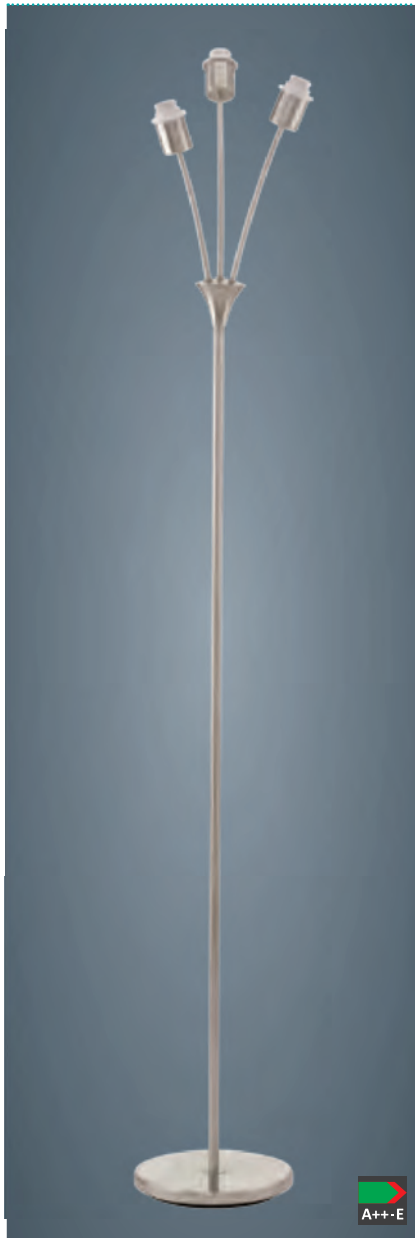

92827 MY CHOICE

floor luminaire; steel, satin nickel
Stehleuchte; Stahl, nickel-matt, chrom
lampadaire; acier, nickel mat