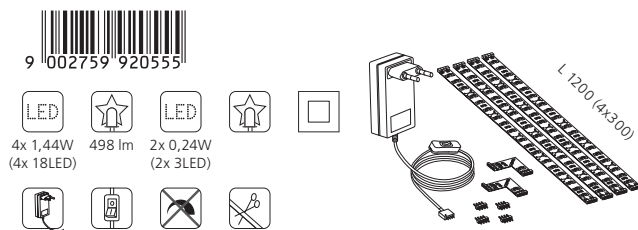

COLLECTION | KOLLEKTION | COLLECTION: TREND

COLLECTION | KOLLEKTION | COLLECTION: TREND