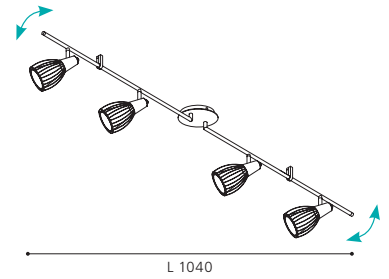

91811 BALBINO

L 140, B 95

9 002759 918118

91814 BALBINO

L 1040, B 95

9 002759 918149

91812 BALBINO

L 360, B 95

9 002759 918125

91813 BALBINO

L 255, H 295

9 002759 918132