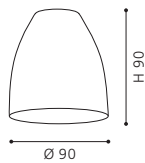

accessory; alabaster glass, white
Zubehör; Glas alabaster, weiss
accessoire; verre albâtre, blanc

H 90, Ø 90