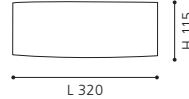

wall luminaire; steel, satin nickel
Wandleuchte; Stahl, nickel-matt
applique; acier, nickel mat

L 320, H 115, A 90