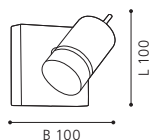

COLLECTION | KOLLEKTION | COLLECTION: TRADITIONAL