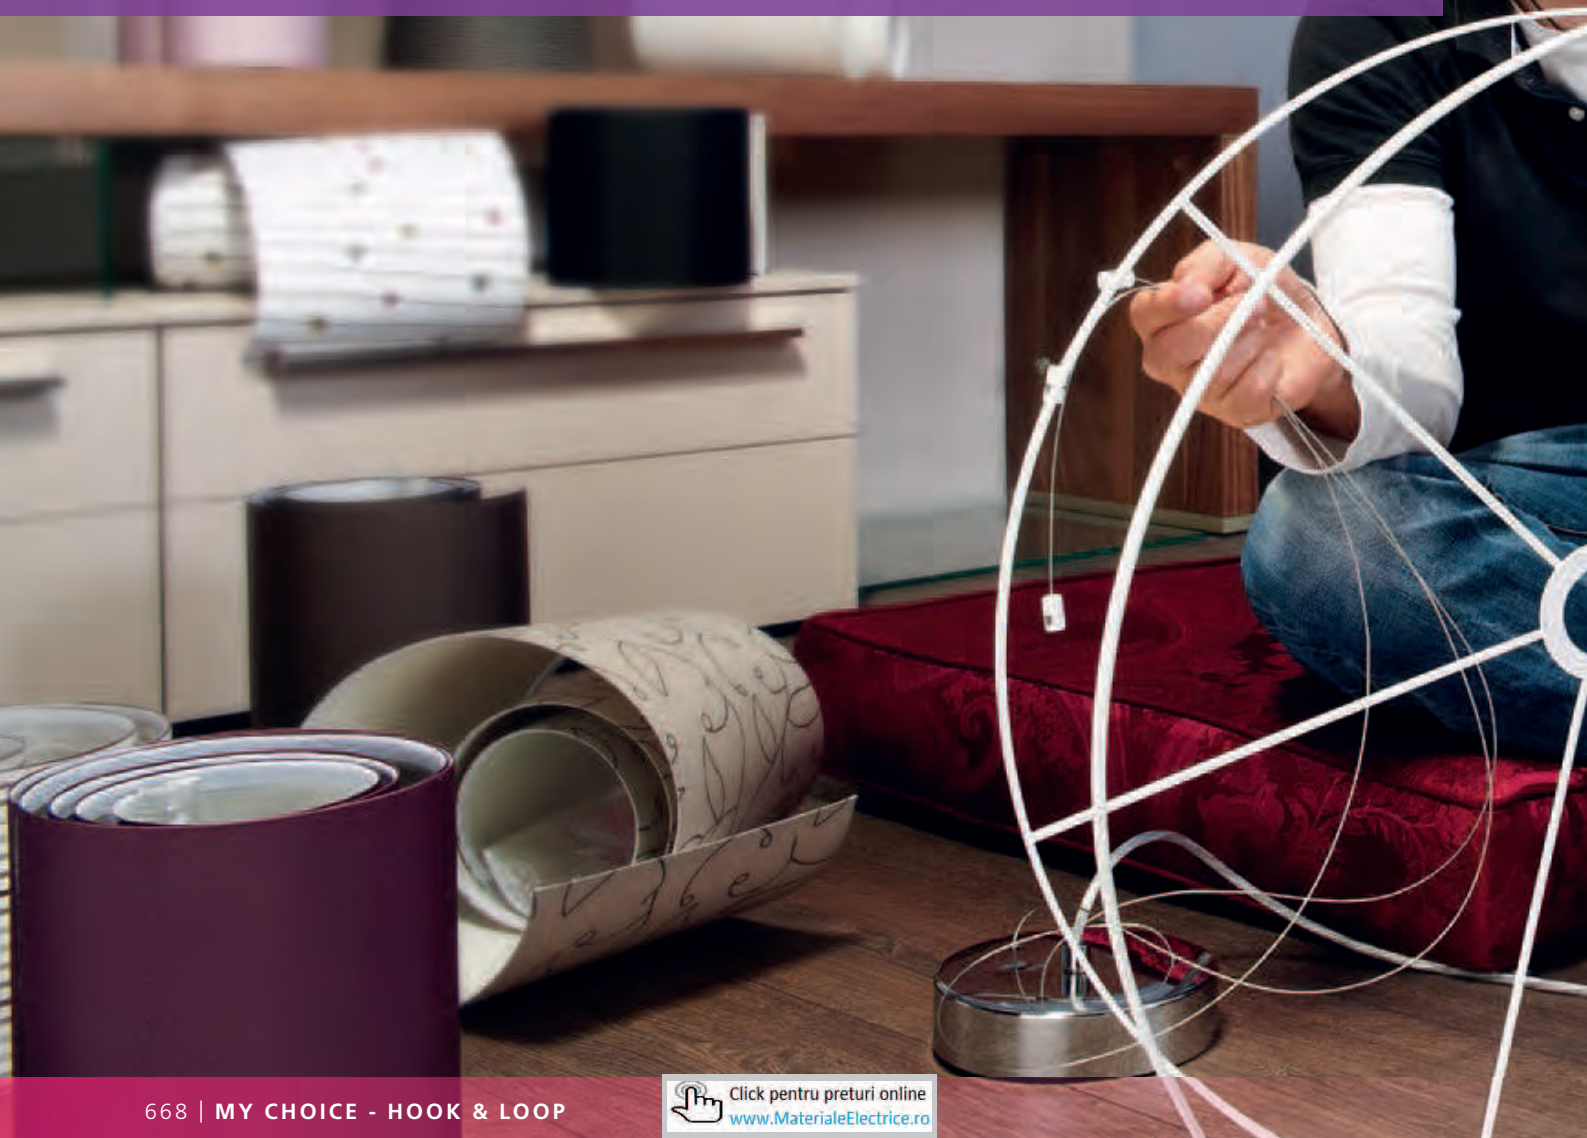

MY CHOICE

HOOK & LOOP

The MY CHOICE range from EGLO is a paradise for individualists and the indecisive. With 60 variants we enable you to create your own, personal light.

The assembly is easy and quick: all shades can be mounted and changed quickly by using a simple hook-and-loop fastener. The only difficult part is which of the many shades to choose. We recommend you take a second or third shade with you, just in case.

Die MY CHOICE Serie von EGLO ist ein Traum für alle Individualisten und Unentschlossene. Mit 60 Variationen können Sie sich Ihre eigene, persönliche Leuchte zusammenstellen.

Die Montage ist kinderleicht. Die Schirme können schnell und einfach per Klettverschluss angebracht bzw. ausgewechselt werden. Das einzige schwierige ist die Wahl: Welchen Schirm soll ich nehmen? Am besten gleich einen zweiten oder dritten zum Wechseln mitnehmen. Nur für alle Fälle.

La serie MY CHOICE d' EGLO est un rêve pour tous les individualistes. Vous pouvez créer votre lampe personnelle avec plus de 60 variations.

Le montage est un jeu d'enfant. Les abat-jours peuvent être montés ou changés simplement avec une fermeture velcro. L'unique problème est que vous avez l'embaras du choix de l'abat-jour. Notre solution: prendre un deuxième ou troisième abat-jour pour changer. Juste en cas...