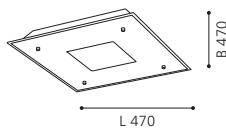

L 470, B 470, A 75

9 002759 936594

26,6W

2700 lm

GL3163

COLLECTION | KOLLEKTION | COLLECTION: AVANTGARDE

93659

This lamp with an interesting tunnel effect can be switched on/off with the remote control (included) in three modes: