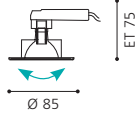

COLLECTION | KOLLEKTION | COLLECTION: BASIC