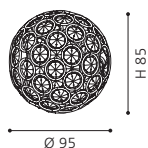

COLLECTION | KOLLEKTION | COLLECTION: STYLE