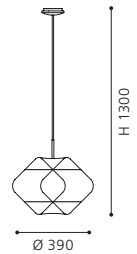

S-8083
COLLECTION | KOLLEKTION | COLLECTION: **TREND**