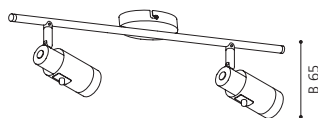

L 285

GL1085
COLLECTION | KOLLEKTION | COLLECTION: BASIC