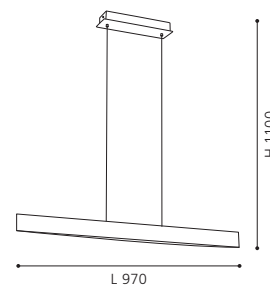

LED

93908 FORNES

93909 FORNES

L 970, B 85, H 1100

4x 6W
(4x 12 LED)

L 970, B 85, H 1100

4x 6W
(4x 12 LED)

COLLECTION | KOLLEKTION | COLLECTION: TREND

COLLECTION | KOLLEKTION | COLLECTION: TREND