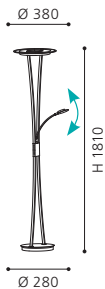

91625 XANA

LED

A++-A WARM WHITE

floor luminaire; steel, chrome / satinated glass, white, clear
Stehleuchte; Stahl, chrom / Glas satiniert, weiss, klar
lampadaire; acier, chrome / verre satiné, blanc, clair

H 1810, Ø 380, Base: Ø 280

LED LED LED LED
7x 4,76W 1470 lm 1x 4,76W 210 lm

GL2732, GL2559

COLLECTION | KOLLEKTION | COLLECTION: AVANTGARDE

LED

Click pentru preturi online
www.MaterialeElectrice.ro