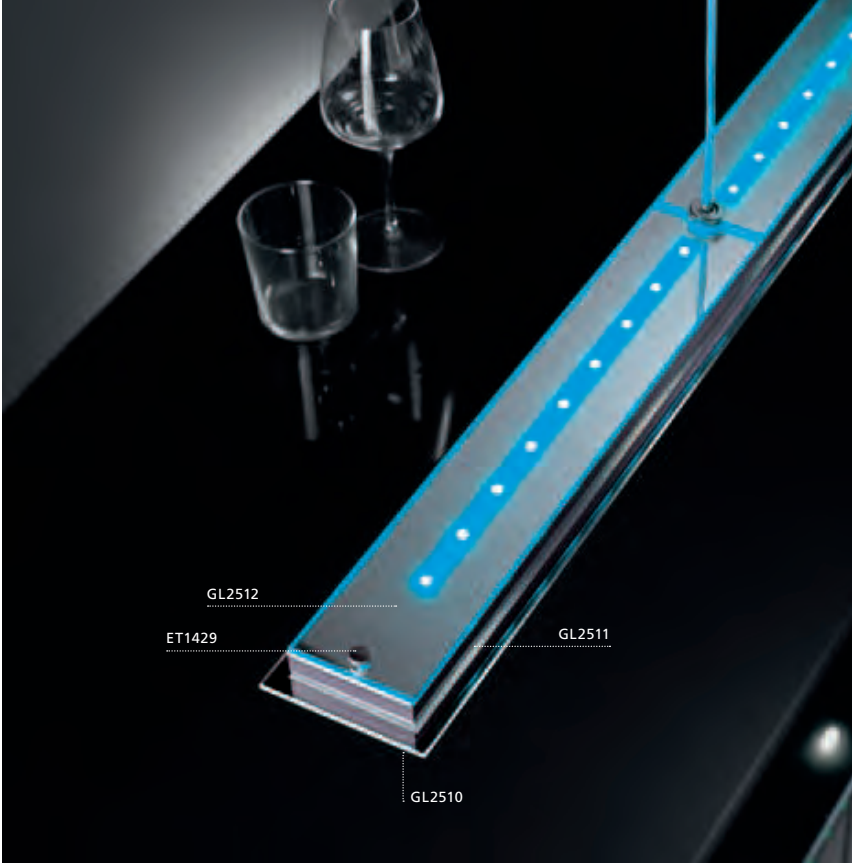

L 1070, H 1100

9 002759 910792

COLLECTION | KOLLEKTION | COLLECTION: AVANTGARDE

GL2510, GL2511, GL2512, ET1429
COLLECTION | KOLLEKTION | COLLECTION: AVANTGARDE

91079, 93006

These lamps create different types of illumination adjustable comfortably with a remote control (included with the lamp): direct light in cosy warm white and/or indirect light in many colours for individual lighting atmospheres.