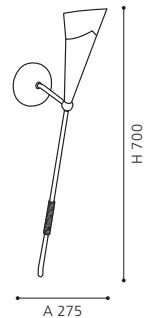

GL1107

COLLECTION | KOLLEKTION | COLLECTION: TRADITIONAL