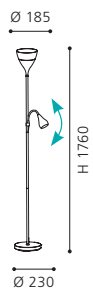

ET1361

COLLECTION | KOLLEKTION | COLLECTION: BASIC