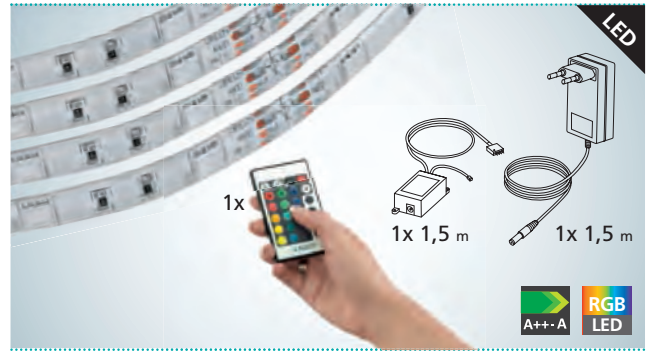

92067 LED STRIPES-FLEX

bar / strip luminaire; plastic, white
Leuchtband/-stab; Kunststoff, weiss
luminaire bande / strip; plastique, blanc

L 2000