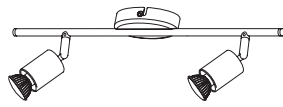

LED

92595 BUZZ-LED

spot; steel, satin nickel
Spot; Stahl, nickel-matt
Ispot; acier, nickel mat

A+ WARM WHITE

Ø 60

92598 BUZZ-LED

spot; steel, satin nickel
Spot; Stahl, nickel-matt
Ispot; acier, nickel mat

A+ WARM WHITE

L 685, B 65

L 685

COLLECTION | KOLLEKTION | COLLECTION: BASIC

COLLECTION | KOLLEKTION | COLLECTION: BASIC

92596 BUZZ-LED

spot; steel, satin nickel
Spot; Stahl, nickel-matt
Ispot; acier, nickel mat

A+ WARM WHITE

L 285, B 65

L 285

92597 BUZZ-LED

spot; steel, satin nickel
Spot; Stahl, nickel-matt
Ispot; acier, nickel mat

A+ WARM WHITE

L 485, B 65

L 485

COLLECTION | KOLLEKTION | COLLECTION: BASIC

COLLECTION | KOLLEKTION | COLLECTION: BASIC