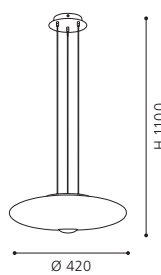

GL1941

H 1100, Ø 420

9 002759 915940

G9 3x 48W