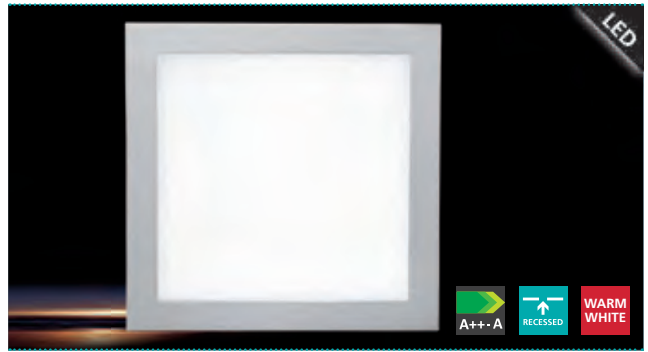

93654 LED GLENN

recessed luminaire; cast metal, silver / plastic, satined
Einbauleuchte; Metallguss, silber / Kunststoff, satiniert
luminaire encastrable; métal moulé, argent / plastique, satined

L 200, B 200, H 2, ET 105

9 002759 936549