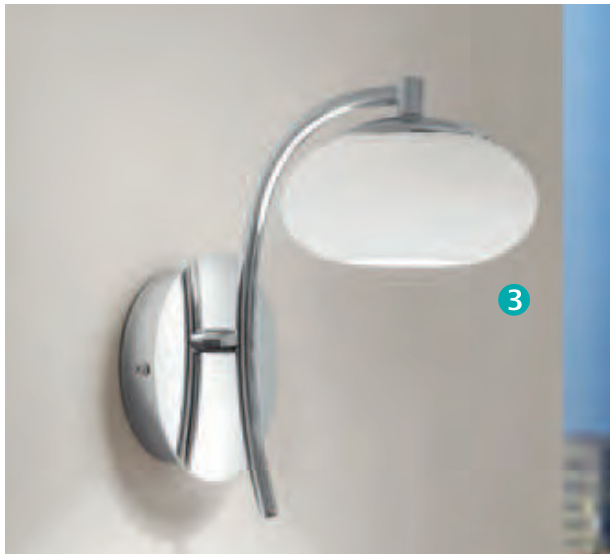

L 310, B 130, H 320, Base: Ø 130

9 002759 917555

H 320

Ø 130

GL2773

3

91752, 91753

These luminaires are flexible in height.