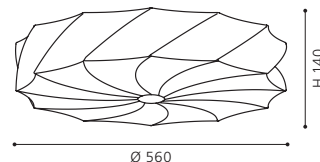

S-8090, MT1798

COLLECTION | KOLLEKTION | COLLECTION: TREND

H 140, Ø 560