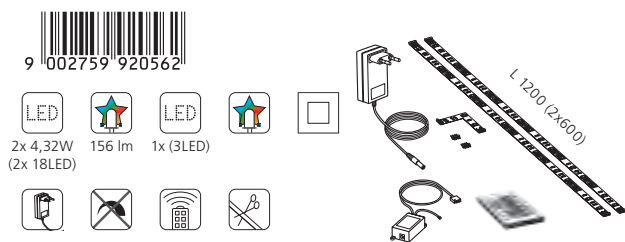

LED
2x 4,32W
(2x 18LED)

156 lm
1x (3LED)

L 2400