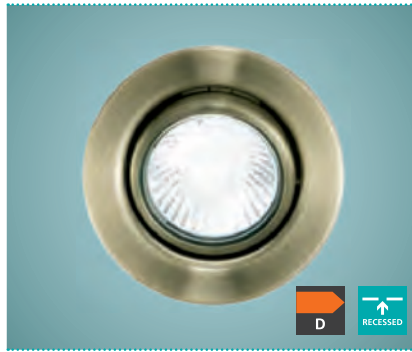

87375 EINBAUSPOT GU10

recessed luminaire; steel, bronzed
Einbauleuchte; Stahl, brüniert
luminaire encastrable; acier, bruni

H 5, Ø 85, ET 75

COLLECTION | KOLLEKTION | COLLECTION: BASIC