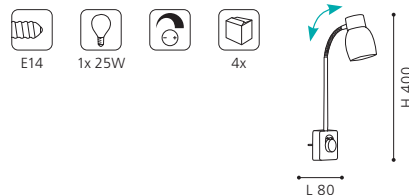

L 80, H 400, A 150

9 002759 929688

ET1434

COLLECTION | KOLLEKTION | COLLECTION: BASIC

92959, 92961

These luminaires can be switched on and off by touching the specially designed "Touch Me" part of the fixture.