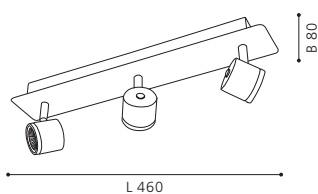

LED

93693 PIERINO

spot; steel, satin nickel, chrome
Spot; Stahl, nickel-matt, chrom
spot; acier, nickel mat, chrome

L 80, H 140

93694 PIERINO

spot; steel, satin nickel, chrome
Spot; Stahl, nickel-matt, chrom
spot; acier, nickel mat, chrome

L 270, B 80

COLLECTION | KOLLEKTION | COLLECTION: STYLE

COLLECTION | KOLLEKTION | COLLECTION: STYLE

93695 PIERINO

spot; steel, satin nickel, chrome
Spot; Stahl, nickel-matt, chrom
spot; acier, nickel mat, chrome

L 460, B 80

93696 PIERINO

spot; steel, satin nickel, chrome
Spot; Stahl, nickel-matt, chrom
spot; acier, nickel mat, chrome

L 240, B 260

COLLECTION | KOLLEKTION | COLLECTION: STYLE

COLLECTION | KOLLEKTION | COLLECTION: STYLE