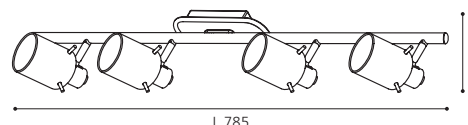

GL2885
COLLECTION | KOLLEKTION | COLLECTION: BASIC