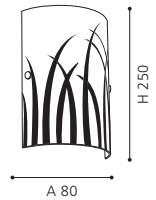

3 92742

wall luminaire; steel, white, chrome /
coated glass, white, chrome
Wandleuchte; Stahl, weiss, chrom /
Glas lackiert, weiss, chrom
applique; acier, weiss, chrom /
verre laqué, blanc, chrome

L 180, H 250, A 80

9 002759 927424

E14 1x 42W