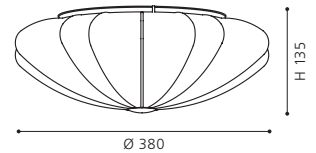

S-8067, ET1191
COLLECTION | KOLLEKTION | COLLECTION: TREND