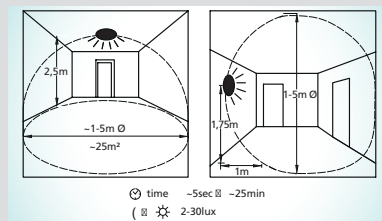

L 300, B 300, A 65

9 002759 916688

L 300

ET1307, GL-944

COLLECTION | KOLLEKTION | COLLECTION: STYLE

LED

INCL. SENSOR

Your hands are full and you can't reach the light switch? Then choose our LED wall and ceiling lamps with an integrated high frequency sensor. These combine the advantages of LED technology with the advantages of a sensor: