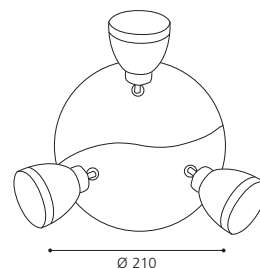

91968 ROSELLO

spot; steel, white, chrome / satinated glass, white, chrome
Spot; Stahl, weiss, chrom / Glas satiniert, weiss, chrom
spot; acier, blanc, chrome / verre satiné, blanc, chrome

L 300, B 100

GL2790
COLLECTION | KOLLEKTION | COLLECTION: **STYLE**

91969 ROSELLO

spot; steel, white, chrome / satinated glass, white, chrome
Spot; Stahl, weiss, chrom / Glas satiniert, weiss, chrom
spot; acier, blanc, chrome / verre satiné, blanc, chrome

Ø 210

GL2790
COLLECTION | KOLLEKTION | COLLECTION: **STYLE**

91967 ROSELLO

spot; steel, white, chrome / satinated glass, white, chrome
Spot; Stahl, weiss, chrom / Glas satiniert, weiss, chrom
spot; acier, blanc, chrome / verre satiné, blanc, chrome

L 95, H 140

GL2790
COLLECTION | KOLLEKTION | COLLECTION: **STYLE**