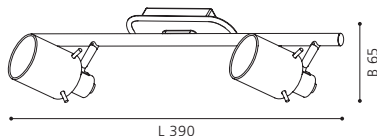

GL2885
COLLECTION | KOLLEKTION | COLLECTION: BASIC