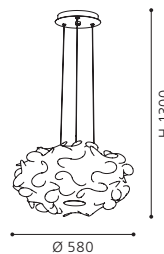

91901 PINNETI

91903 PINNETI

H 1300, Ø 380

H 1300, Ø 580