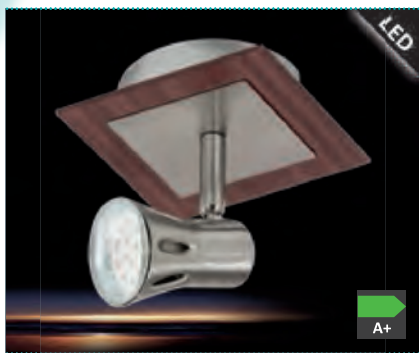

LED

93555 ALGONDA

spot; steel, wood, satin nickel, antique brown
Spot; Stahl, Holz, nickel-matt, braun
Ispot; acier, bois, nickel mat, marron antique