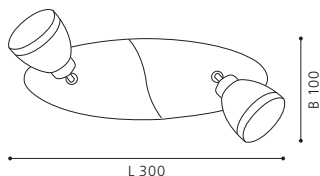

91968 ROSELLO

spot; steel, white, chrome / satinated glass, white, chrome
Spot; Stahl, weiss, chrom / Glas satiniert, weiss, chrom
spot; acier, blanc, chrome / verre satiné, blanc, chrome

L 300, B 100

GL2790
COLLECTION | KOLLEKTION | COLLECTION: **STYLE**

91969 ROSELLO

spot; steel, white, chrome / satinated glass, white, chrome
Spot; Stahl, weiss, chrom / Glas satiniert, weiss, chrom
spot; acier, blanc, chrome / verre satiné, blanc, chrome

Ø 210

GL2790
COLLECTION | KOLLEKTION | COLLECTION: **STYLE**

91967 ROSELLO

spot; steel, white, chrome / satinated glass, white, chrome
Spot; Stahl, weiss, chrom / Glas satiniert, weiss, chrom
spot; acier, blanc, chrome / verre satiné, blanc, chrome

L 95, H 140

GL2790
COLLECTION | KOLLEKTION | COLLECTION: **STYLE**