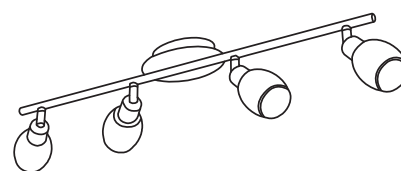

91795 NABAO

spot; steel, chrome / satinated glass, white, chrome
Spot; Stahl, chrom / Glas satiniert, weiss, chrom
spot; acier, chrome / verre satiné, blanc, chrome

L 95, H 140

GL2788
COLLECTION | KOLLEKTION | COLLECTION: TREND

91798 NABAO

spot; steel, chrome / satinated glass, white, chrome
Spot; Stahl, chrom / Glas satiniert, weiss, chrom
spot; acier, chrome / verre satiné, blanc, chrome

L 635, B 95

GL2788
COLLECTION | KOLLEKTION | COLLECTION: TREND