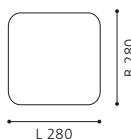

ET1323
COLLECTION | KOLLEKTION | COLLECTION: BASIC