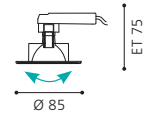

COLLECTION | KOLLEKTION | COLLECTION: BASIC