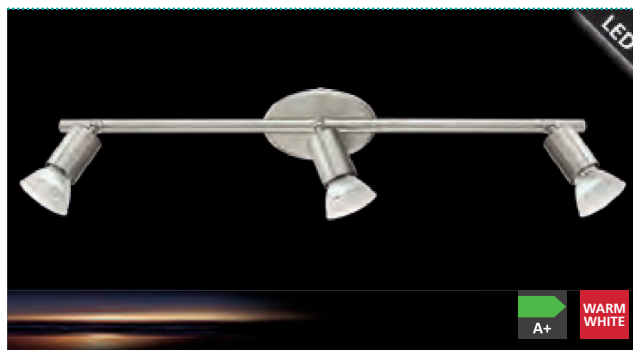

92597 BUZZ-LED

spot; steel, satin nickel
Spot; Stahl, nickel-matt
Ispot; acier, nickel mat

A+ WARM WHITE

L 485, B 65

L 485

COLLECTION | KOLLEKTION | COLLECTION: BASIC

COLLECTION | KOLLEKTION | COLLECTION: BASIC