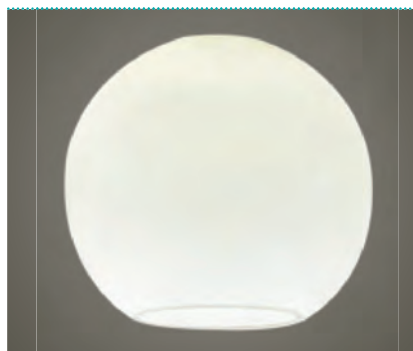

accessory; glass, white, black
Zubehör; Glas, weiss, schwarz
accessoire; verre, blanc, noir

H 80, Ø 90

9 002759 902520

COLLECTION | KOLLEKTION | COLLECTION: STYLE

90248 MY CHOICE

accessory; opal glass, white
Zubehör; Glas opal-matt, weiss
accessoire; verre opale, blanc