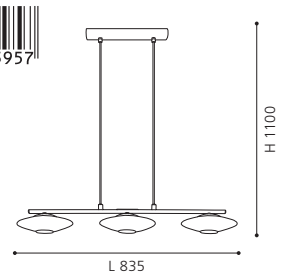

GL2677

L 835, B 210, H 1100

9 002759 915957

G9 3x 33W

GL1941

4 91596

wall luminaire; steel, chrome / opal glass, white
Wandleuchte; Stahl, chrom / Glas opal-matt, weiss
applique; acier, chrome / verre opale, blanc

5 91597

table luminaire; steel, chrome / opal glass, white
Tischleuchte; Stahl, chrom / Glas opal-matt, weiss
luminaire de table; acier, chrome / verre opale, blanc

L 210, H 215, A 225

9 002759 915964

G9 1x 33W

GL1941

H 350, Ø 210

9 002759 915971

G9 1x 33W

GL1941