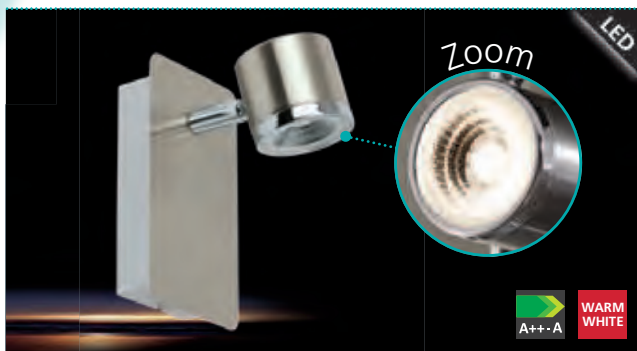

ET1749

COLLECTION | KOLLEKTION | COLLECTION: TREND

L 580, B 70

ET1749

COLLECTION | KOLLEKTION | COLLECTION: TREND

LED

93693 PIERINO

spot; steel, satin nickel, chrome
Spot; Stahl, nickel-matt, chrom
spot; acier, nickel mat, chrome