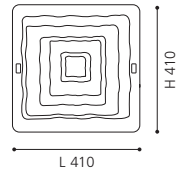

GL1127
COLLECTION | KOLLEKTION | COLLECTION: BASIC