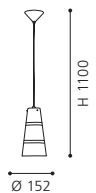

GL1356, ET0705
COLLECTION | KOLLEKTION | COLLECTION: **BASIC**