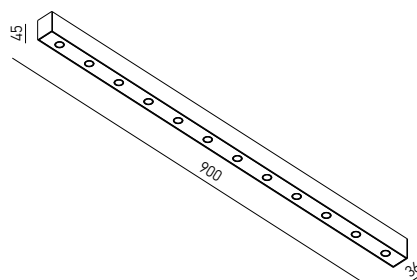

LNS03
12 LEDS 13W