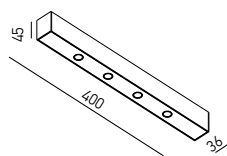

LNS01
4 LEDS 4,3W