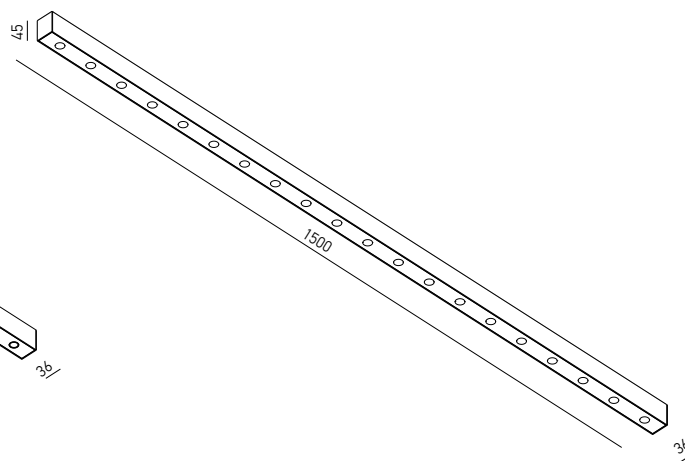

LNS05
20 LEDS 21,7W