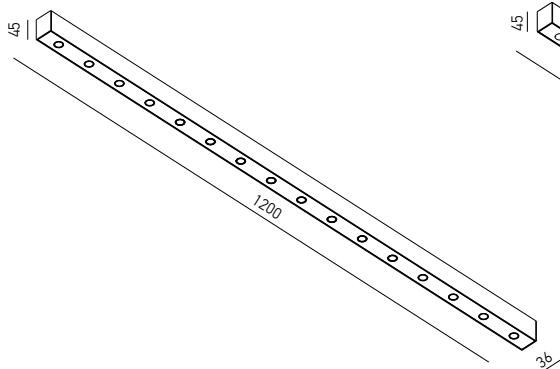

LNS04
16 LEDS 17,4W