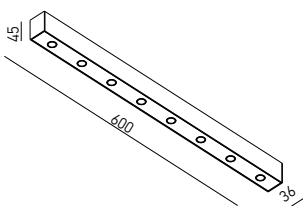

LNS02
8 LEDS 8,7W