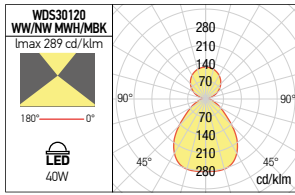

WDS30120

FINISHING AVAILABLE

MWH MBK

Code	Finishing	Type of LED	Power	Input voltage	Driver	LED Flux	System Flux	CCT	CRI	Optics	Weight
● WDS30120WW MWH	MWH	SMD 4014 SAN'AN	40W	220-240V AC	Included	6240 lm	4637 lm	3000K	80	120/90°	4.25 kg
● WDS30120NW MWH	MWH	SMD 4014 SAN'AN	40W	220-240V AC	Included	6720 lm	4955 lm	4000K	80	120/90°	4.25 kg
● WDS30120WW MBK	MBK	SMD 4014 SAN'AN	40W	220-240V AC	Included	6240 lm	4637 lm	3000K	80	120/90°	4.25 kg
● WDS30120NW MBK	MBK	SMD 4014 SAN'AN	40W	220-240V AC	Included	6720 lm	4955 lm	4000K	80	120/90°	4.25 kg