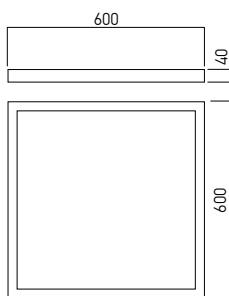

PTS6060

FINISHING AVAILABLE

WH