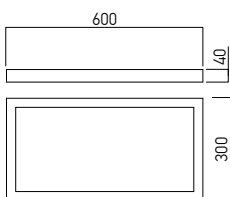

PTS30120

FINISHING AVAILABLE

WH

Codet	Finishing	Type of LED	Power	Input voltage	Driver	LED Flux	System Flux	CCT	CRI	Optics	Weight
● PTS3060WW MWH	MWH	SMD 3030 SAN'AN	24W	170-260V AC	Included	2460 lm	1698 lm	3000K	80	120°	1.24 Kg
● PTS3060NW MWH	MWH	SMD 3030 SAN'AN	24W	170-260V AC	Included	2680 lm	1801 lm	4000K	80	120°	1.24 Kg
● PTS3060CW MWH	MWH	SMD 3030 SAN'AN	24W	170-260V AC	Included	2690 lm	1819 lm	6000K	80	120°	1.24 Kg
● PTS30120WW MWH	MWH	SMD 3030 SAN'AN	36W	170-260V AC	Included	3940 lm	2868 lm	3000K	80	120°	2.63 Kg
● PTS30120NW MWH	MWH	SMD 3030 SAN'AN	36W	170-260V AC	Included	4290 lm	3064 lm	4000K	80	120°	2.63 Kg
● PTS30120CW MWH	MWH	SMD 3030 SAN'AN	36W	170-260V AC	Included	4310 lm	3095 lm	6000K	80	120°	2.63 Kg
● PTS6060WW MWH	MWH	SMD 3030 SAN'AN	36W	170-260V AC	Included	3940 lm	2897 lm	3000K	80	120°	2.23 Kg
● PTS6060NW MWH	MWH	SMD 3030 SAN'AN	36W	170-260V AC	Included	4290 lm	3096 lm	4000K	80	120°	2.23 Kg
● PTS6060CW MWH	MWH	SMD 3030 SAN'AN	36W	170-260V AC	Included	4310 lm	3127 lm	6000K	80	120°	2.23 Kg