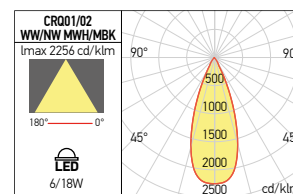

XCORE SQUARE

FINISHING AVAILABLE

MWH MBK

CRQ01

CRQ02

Code	Finishing	Type of LED	Power	Input voltage	Driver	LED Flux	System Flux	CCT	CRI	Optics	Weight
CRQ01WW MWH	MWH	COB CREE	6W	220-240V AC	Included	780 lm	479 lm	3000K	80	38°	0.19 kg
CRQ01NW MWH	MWH	COB CREE	6W	220-240V AC	Included	840 lm	512 lm	4000K	80	38°	0.19 kg
CRQ01WW MBK	MBK	COB CREE	6W	220-240V AC	Included	780 lm	479 lm	3000K	80	38°	0.19 kg
CRQ01NW MBK	MBK	COB CREE	6W	220-240V AC	Included	840 lm	512 lm	4000K	80	38°	0.19 kg
CRQ02WW MWH	MWH	COB CREE	18W	220-240V AC	Included	2100 lm	1395 lm	3000K	80	38°	0.56 kg
CRQ02NW MWH	MWH	COB CREE	18W	220-240V AC	Included	2260 lm	1487 lm	4000K	80	38°	0.56 kg
CRQ02WW MBK	MBK	COB CREE	18W	220-240V AC	Included	2100 lm	1395 lm	3000K	80	38°	0.56 kg
CRQ02NW MBK	MBK	COB CREE	18W	220-240V AC	Included	2260 lm	1487 lm	4000K	80	38°	0.56 kg