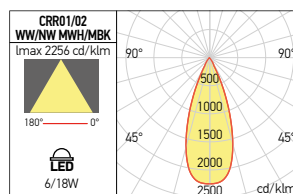

XCORE ROUND

FINISHING AVAILABLE

MWH MBK

CRR01

CRR02

Code	Finishing	Type of LED	Power	Input voltage	Driver	LED Flux	System Flux	CCT	CRI	Optics	Weight
CRR01WW MWH	MWH	COB CREE	6W	220-240V AC	Included	780 lm	482 lm	3000K	80	38°	0.25 kg
CRR01NW MWH	MWH	COB CREE	6W	220-240V AC	Included	840 lm	514 lm	4000K	80	38°	0.25 kg
CRR01WW MBK	MBK	COB CREE	6W	220-240V AC	Included	780 lm	482 lm	3000K	80	38°	0.25 kg
CRR01NW MBK	MBK	COB CREE	6W	220-240V AC	Included	840 lm	514 lm	4000K	80	38°	0.25 kg
CRR02WW MWH	MWH	COB CREE	18W	220-240V AC	Included	2100 lm	1397 lm	3000K	80	38°	0.52 kg
CRR02NW MWH	MWH	COB CREE	18W	220-240V AC	Included	2260 lm	1489 lm	4000K	80	38°	0.52 kg
CRR02WW MBK	MBK	COB CREE	18W	220-240V AC	Included	2100 lm	1397 lm	3000K	80	38°	0.52 kg
CRR02NW MBK	MBK	COB CREE	18W	220-240V AC	Included	2260 lm	1489 lm	4000K	80	38°	0.52 kg