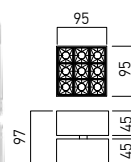

● ORDERED UPON REQUEST / DISPONIBIL DOAR LA COMANDĂ / DISPONIBILE SOLO SU ORDINAZIONE

CEILING ADJUSTABLE

CB05

FINISHING AVAILABLE

CEILING ADJUSTABLE

CB10

FINISHING AVAILABLE

Code	Finishing	LED type	Power	Input voltage	Driver	LED Flux	System Flux	CCT	CRI	Optics	Weight
CB05WW MWH/BK	MWH/BK	SMD 3030 OSRAM	6W	220-240V AC	Included	680 lm	425 lm	3000K	90	24°	0.37 kg
● CB05NW MWH/BK	MWH/BK	SMD 3030 OSRAM	6W	220-240V AC	Included	730 lm	454 lm	4000K	90	24°	0.37 kg
● CB10WW MWH/BK	MWH/BK	SMD 3030 BRIDGELUX	11W	220-240V AC	Included	1320 lm	812 lm	3000K	90	24°	0.69 kg
● CB10NW MWH/BK	MWH/BK	SMD 3030 BRIDGELUX	11W	220-240V AC	Included	1410 lm	866 lm	4000K	90	24°	0.69 kg