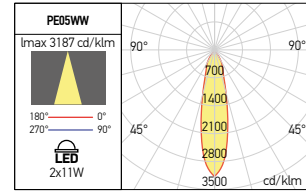

PE05 CEILING

FINISHING AVAILABLE

MWH MBK

Code	Finishing	LED type	Power	Input voltage	Driver	LED Flux	System Flux	CCT	CRI	Optics	Weight
PE05WW MWH	MWH	COB CITIZEN	2x11W	200-240V AC	Included	2 x 1210 lm	2 x 691 lm	3000K	80	24°	1.05 kg
PE05WW MBK	MBK	COB CITIZEN	2x11W	200-240V AC	Included	2 x 1210 lm	2 x 691 lm	3000K	80	24°	1.05 kg