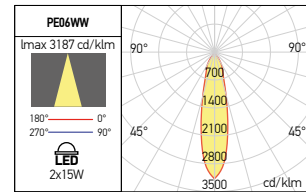

PE06 CEILING

FINISHING AVAILABLE

MWH MBK

Code	Finishing	LED type	Power	Input voltage	Driver	LED Flux	System Flux	CCT	CRI	Optics	Weight
PE06WW MWH	MWH	COB CITIZEN	2x15W	200-240V AC	Included	2 x 1690 lm	2 x 970 lm	3000K	80	24°	1.52 kg
PE06WW MBK	MBK	COB CITIZEN	2x15W	200-240V AC	Included	2 x 1690 lm	2 x 970 lm	3000K	80	24°	1.52 kg