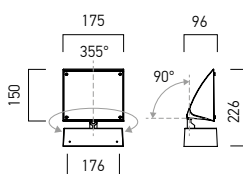

Campi di applicazione
Illuminazione generale in interni.

DX01

FINISHING AVAILABLE

MWH S BK

Code	Finishing	Type of LED	Power	Input voltage	Input frequency	Driver	LED Flux	System Flux	CCT	CRI	Optics	Weight
● DX01WW MWH	MWH	COB CREE	1x40W	100-240V AC	50/60Hz	Included	3200 lm	2805 lm	3000K	80	Asymetrical	1,66 kg
● DX01WW S	S	COB CREE	1x40W	100-240V AC	50/60Hz	Included	3200 lm	2805 lm	3000K	80	Asymetrical	1,66 kg
● DX01WW BK	BK	COB CREE	1x40W	100-240V AC	50/60Hz	Included	3200 lm	2805 lm	3000K	80	Asymetrical	1,66 kg
● DX01NW MWH	MWH	COB CREE	1x40W	100-240V AC	50/60Hz	Included	3680 lm	2973 lm	4000K	80	Asymetrical	1,66 kg
● DX01NW S	S	COB CREE	1x40W	100-240V AC	50/60Hz	Included	3680 lm	2973 lm	4000K	80	Asymetrical	1,66 kg
● DX01NW BK	BK	COB CREE	1x40W	100-240V AC	50/60Hz	Included	3680 lm	2973 lm	4000K	80	Asymetrical	1,66 kg
● DX01CW MWH	MWH	COB CREE	1x40W	100-240V AC	50/60Hz	Included	3690 lm	2998 lm	6000K	80	Asymetrical	1,66 kg
● DX01CW S	S	COB CREE	1x40W	100-240V AC	50/60Hz	Included	3690 lm	2998 lm	6000K	80	Asymetrical	1,66 kg
● DX01CW BK	BK	COB CREE	1x40W	100-240V AC	50/60Hz	Included	3690 lm	2998 lm	6000K	80	Asymetrical	1,66 kg