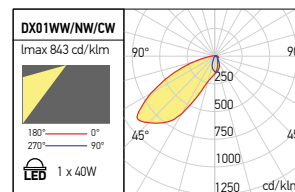

Campi di applicazione
Illuminazione generale in interni.

DX01

FINISHING AVAILABLE

MWH S BK

Code	Finishing	Type of LED	Power	Input voltage	Input frequency	Driver	LED Flux	System Flux	CCT	CRI	Optics	Weight
● DX01WW MWH	MWH	COB CREE	1x40W	100-240V AC	50/60Hz	Included	3200 lm	2805 lm	3000K	80	Asymetrical	1,66 kg
● DX01WW S	S	COB CREE	1x40W	100-240V AC	50/60Hz	Included	3200 lm	2805 lm	3000K	80	Asymetrical	1,66 kg
● DX01WW BK	BK	COB CREE	1x40W	100-240V AC	50/60Hz	Included	3200 lm	2805 lm	3000K	80	Asymetrical	1,66 kg
● DX01NW MWH	MWH	COB CREE	1x40W	100-240V AC	50/60Hz	Included	3680 lm	2973 lm	4000K	80	Asymetrical	1,66 kg
● DX01NW S	S	COB CREE	1x40W	100-240V AC	50/60Hz	Included	3680 lm	2973 lm	4000K	80	Asymetrical	1,66 kg
● DX01NW BK	BK	COB CREE	1x40W	100-240V AC	50/60Hz	Included	3680 lm	2973 lm	4000K	80	Asymetrical	1,66 kg
● DX01CW MWH	MWH	COB CREE	1x40W	100-240V AC	50/60Hz	Included	3690 lm	2998 lm	6000K	80	Asymetrical	1,66 kg
● DX01CW S	S	COB CREE	1x40W	100-240V AC	50/60Hz	Included	3690 lm	2998 lm	6000K	80	Asymetrical	1,66 kg
● DX01CW BK	BK	COB CREE	1x40W	100-240V AC	50/60Hz	Included	3690 lm	2998 lm	6000K	80	Asymetrical	1,66 kg