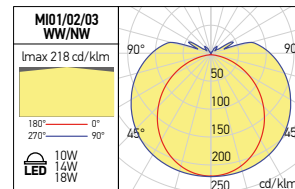

MI03

FINISHING AVAILABLE

MWH

Code	Finishing	LED type	Power	Input voltage	Driver	LED Flux	System Flux	CCT	CRI	Optics	Length	Weight
MI01WW MWH	MWH	SMD 2835 HONGLI	10W	220-240V AC	Included	1260 lm	787 lm	3000K	80	180°	602 mm	0,75 kg
MI01NW MWH	MWH	SMD 2835 HONGLI	10W	220-240V AC	Included	1380 lm	856 lm	4000K	80	180°	602 mm	0,75 kg
MI02WW MWH	MWH	SMD 2835 HONGLI	14W	220-240V AC	Included	1890 lm	1190 lm	3000K	80	180°	902 mm	1,03 kg
MI02NW MWH	MWH	SMD 2835 HONGLI	14W	220-240V AC	Included	2070 lm	1294 lm	4000K	80	180°	902 mm	1,03 kg
MI03WW MWH	MWH	SMD 2835 HONGLI	18W	220-240V AC	Included	2520 lm	1446 lm	3000K	80	180°	1202 mm	1,38 kg
MI03NW MWH	MWH	SMD 2835 HONGLI	18W	220-240V AC	Included	2760 lm	1572 lm	4000K	80	180°	1202 mm	1,38 kg