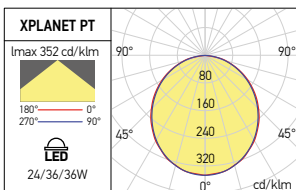

Important

Whichever the place and the type of mounting, the free space over the LED panel must ensure its cooling and free flow of the air.

Important

Indiferent de locul și tipul de montaj, spațiul aflat deasupra fiecărui panou cu LED-uri trebuie să asigure răcirea acestuia și libera circulație a aerului.

Importante

Qualunque posizione di installazione deve prevedere uno spazio sopra l'apparecchio per assicurare una corretta ventilazione dell'apparecchio.