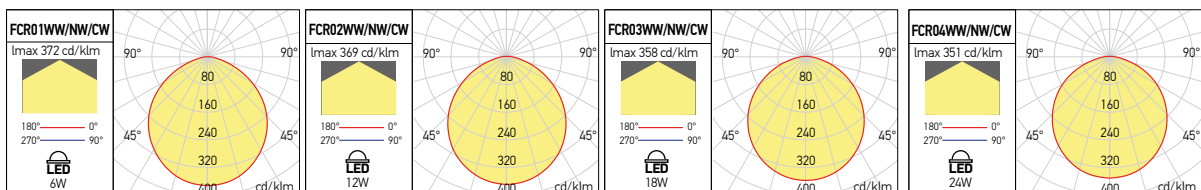

MWH

Code	Finishing	LED type	Power	Input current	Driver	LED Flux	System Flux	CCT	CRI	Optics	Ø	Weight
FCR01WW MWH	MWH	SMD 2835 EPISTAR	6W	100-240V AC	Included	680 lm	429 lm	3000K	80	120°	Ø98 mm	0.13 kg
FCR01NW MWH	MWH	SMD 2835 EPISTAR	6W	100-240V AC	Included	760 lm	481 lm	4000K	80	120°	Ø98 mm	0.13 kg
● FCR01CW MWH	MWH	SMD 2835 EPISTAR	6W	100-240V AC	Included	780 lm	493 lm	6400K	80	120°	Ø98 mm	0.13 kg
FCR02WW MWH	MWH	SMD 2835 EPISTAR	12W	100-240V AC	Included	1360 lm	895 lm	3000K	80	120°	Ø138 mm	0.23 kg
FCR02NW MWH	MWH	SMD 2835 EPISTAR	12W	100-240V AC	Included	1520 lm	997 lm	4000K	80	120°	Ø138 mm	0.23 kg
● FCR02CW MWH	MWH	SMD 2835 EPISTAR	12W	100-240V AC	Included	1560 lm	1009 lm	6400K	80	120°	Ø138 mm	0.23 kg
FCR03WW MWH	MWH	SMD 2835 EPISTAR	18W	100-240V AC	Included	2040 lm	1346 lm	3000K	80	120°	Ø160 mm	0.35 kg
FCR03NW MWH	MWH	SMD 2835 EPISTAR	18W	100-240V AC	Included	2280 lm	1498 lm	4000K	80	120°	Ø160 mm	0.35 kg
● FCR03CW MWH	MWH	SMD 2835 EPISTAR	18W	100-240V AC	Included	2340 lm	1516 lm	6400K	80	120°	Ø160 mm	0.35 kg
FCR04WW MWH	MWH	SMD 2835 EPISTAR	24W	100-240V AC	Included	2720 lm	1741 lm	3000K	80	120°	Ø215 mm	0.55 kg
FCR04NW MWH	MWH	SMD 2835 EPISTAR	24W	100-240V AC	Included	3040 lm	1938 lm	4000K	80	120°	Ø215 mm	0.55 kg
● FCR04CW MWH	MWH	SMD 2835 EPISTAR	24W	100-240V AC	Included	3120 lm	1959 lm	6400K	80	120°	Ø215 mm	0.55 kg

● ORDERED UPON REQUEST / DISPONIBIL DOAR LA COMANDĂ / DISPONIBILE SOLO SU ORDINAZIONE