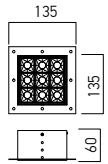

**RECESSED TRIMLESS**

**CB02**

FINISHING AVAILABLE

**RECESSED TRIMLESS**

**CB07**

FINISHING AVAILABLE

Code	Finishing	LED type	Power	Input voltage	Driver	LED Flux	System Flux	CCT	CRI	Optics		Weight
CB02WW MWH/BK	MWH/BK	SMD 3030 OSRAM	6W	220-240V AC	Included	680 lm	425 lm	3000K	90	24°	75x75 mm	0,48 kg
● CB02NW MWH/BK	MWH/BK	SMD 3030 OSRAM	6W	220-240V AC	Included	730 lm	454 lm	4000K	90	24°	75x75 mm	0,48 kg
CB07WW MWH/BK	MWH/BK	SMD 3030 BRIDGELUX	11W	220-240V AC	Included	1320 lm	812 lm	3000K	90	24°	100x100 mm	0,86 kg
● CB07NW MWH/BK	MWH/BK	SMD 3030 BRIDGELUX	11W	220-240V AC	Included	1410 lm	866 lm	4000K	90	24°	100x100 mm	0,86 kg