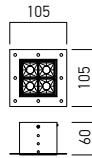

RECESSED TRIMLESS

CB02

FINISHING AVAILABLE