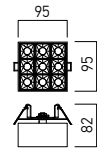

**RECESSED MINIPROJECTOR**

**CB03**

FINISHING AVAILABLE

**RECESSED PROJECTOR**

**CB08**

FINISHING AVAILABLE

Code	Finishing	LED type	Power	Input voltage	Driver	LED Flux	System Flux	CCT	CRI	Optics	Ø	Weight
CB03WW MWH/BK	MWH/BK	SMD 3030 OSRAM	6W	220-240V AC	Included	680 lm	425 lm	3000K	90	24°	Ø50 mm	0.33 kg
● CB03NW MWH/BK	MWH/BK	SMD 3030 OSRAM	6W	220-240V AC	Included	730 lm	454 lm	4000K	90	24°	Ø50 mm	0.33 kg
CB08WW MWH/BK	MWH/BK	SMD 3030 BRIDGELUX	11W	220-240V AC	Included	1320 lm	812 lm	3000K	90	24°	Ø70 mm	0.59 kg
● CB08NW MWH/BK	MWH/BK	SMD 3030 BRIDGELUX	11W	220-240V AC	Included	1410 lm	866 lm	4000K	90	24°	Ø70 mm	0.59 kg