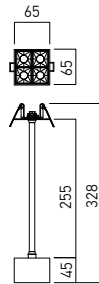

**RECESSED MINIPROJECTOR**

**CB03**

FINISHING AVAILABLE

**RECESSED PROJECTOR**

**CB08**

FINISHING AVAILABLE

Code	Finishing	LED type	Power	Input voltage	Driver	LED Flux	System Flux	CCT	CRI	Optics	Ø	Weight
CB03WW MWH/BK	MWH/BK	SMD 3030 OSRAM	6W	220-240V AC	Included	680 lm	425 lm	3000K	90	24°	Ø50 mm	0.33 kg
● CB03NW MWH/BK	MWH/BK	SMD 3030 OSRAM	6W	220-240V AC	Included	730 lm	454 lm	4000K	90	24°	Ø50 mm	0.33 kg
CB08WW MWH/BK	MWH/BK	SMD 3030 BRIDGELUX	11W	220-240V AC	Included	1320 lm	812 lm	3000K	90	24°	Ø70 mm	0.59 kg
● CB08NW MWH/BK	MWH/BK	SMD 3030 BRIDGELUX	11W	220-240V AC	Included	1410 lm	866 lm	4000K	90	24°	Ø70 mm	0.59 kg