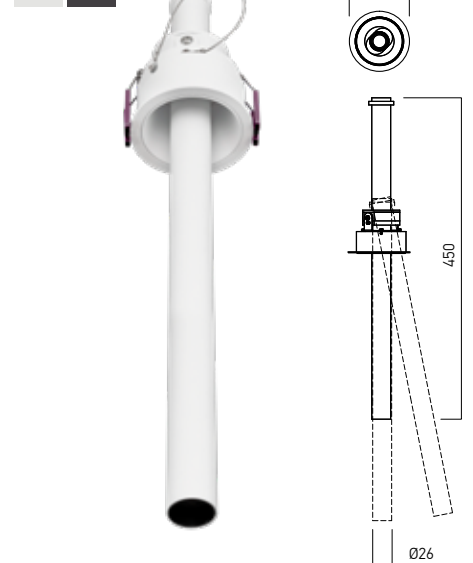

Housing of projector in extruded aluminum profile, electrostatically painted.

High-gloss faceted plastic reflector.

Diffuser of clear polycarbonate.

Constant current LED driver delivered with the luminaire.

Se montează în tavane din gipscarton, cu profilul fără ramă vizibilă sau normal, cu ramă de încastrare.

Structură de încastrare din aluminiu vopsită în câmp electrostatic.

Corpul proiectorului din profil extrudat de aluminiu, vopsit în câmp electrostatic.

FINISHING AVAILABLE

MWH MBK

VT02 RECESSED TRIMLESS

FINISHING AVAILABLE

MWH MBK

Code	Finishing	LED type	Power	Input voltage	Driver	LED Flux	System Flux	CCT	CRI	Optics	Ø	Weight
VT01WW MWH	MWH	POWER LED CREE	9W	220-240V AC	Included	790 lm	679 lm	3000K	90	18°	Ø75mm	0.57 kg
VT01WW MBK	MBK	POWER LED CREE	9W	220-240V AC	Included	790 lm	679 lm	3000K	90	18°	Ø75mm	0.57 kg
VT02WW MWH	MWH	POWER LED CREE	9W	220-240V AC	Included	790 lm	679 lm	3000K	90	18°	Ø75mm	0.64 kg
VT02WW MBK	MBK	POWER LED CREE	9W	220-240V AC	Included	790 lm	679 lm	3000K	90	18°	Ø75mm	0.64 kg

VT03 RECESSED

FINISHING AVAILABLE

MWH MBK

VT04 RECESSED

FINISHING AVAILABLE

MWH MBK

Code	Finishing	LED type	Power	Input voltage	Driver	LED Flux	System Flux	CCT	CRI	Optics	Ø	Weight
VT03WW MWH	MWH	POWER LED CREE	9W	220-240V AC	Included	790 lm	679 lm	3000K	90	30°	Ø75mm	0.55 kg
VT03WW MBK	MBK	POWER LED CREE	9W	220-240V AC	Included	790 lm	679 lm	3000K	90	30°	Ø75mm	0.55 kg
VT04WW MWH	MWH	POWER LED CREE	9W	220-240V AC	Included	790 lm	679 lm	3000K	90	30°	Ø75mm	0.62 kg
VT04WW MBK	MBK	POWER LED CREE	9W	220-240V AC	Included	790 lm	679 lm	3000K	90	30°	Ø75mm	0.62 kg