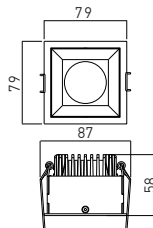

## DP01

FINISHING AVAILABLE

MWH MBK

Code	Finishing	LED type	Power	Input voltage	Driver	LED Flux	System Flux	CCT	CRI	Optics	P	Weight
DP01WW MWH	MWH	COB	10.5W	220-240V AC	Included	780 lm	568 lm	3000K	90	36°	75x75 mm	0.40 kg
DP01WW MBK	MBK	COB	10.5W	220-240V AC	Included	780 lm	568 lm	3000K	90	36°	75x75 mm	0.40 kg
● DP01NW MWH	MWH	COB	10.5W	220-240V AC	Included	840 lm	607 lm	4000K	90	36°	75x75 mm	0.40 kg
● DP01NW MBK	MBK	COB	10.5W	220-240V AC	Included	840 lm	607 lm	4000K	90	36°	75x75 mm	0.40 kg