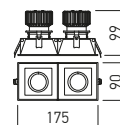

AGR03

FINISHING AVAILABLE

Code	Finishing	LED type	Power	Input voltage	Driver	LED Flux	System Flux	CCT	CRI	Optics		Weight
AGR03WW MWH/BK	MWH/BK	COB CREE	2x10W	220-240V AC	Included	1920 lm	1520 lm	3000K	90	38°	166x84 mm	0.69 kg
● AGR03NW MWH/BK	MWH/BK	COB CREE	2x10W	220-240V AC	Included	2240 lm	1624 lm	4000K	90	38°	166x84 mm	0.69 kg
AGR03WW MBK/BK	MBK/BK	COB CREE	2x10W	220-240V AC	Included	1920 lm	1520 lm	3000K	90	38°	166x84 mm	0.69 kg
● AGR03NW MBK/BK	MBK/BK	COB CREE	2x10W	220-240V AC	Included	2240 lm	1624 lm	4000K	90	38°	166x84 mm	0.69 kg

● ORDERED UPON REQUEST / DISPONIBIL DOAR LA COMANDĂ / DISPONIBILE SOLO SU ORDINAZIONE