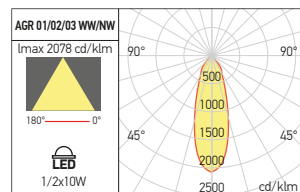

Illuminazione domestica.

AGR01

FINISHING AVAILABLE

Code	Finishing	LED type	Power	Input voltage	Driver	LED Flux	System Flux	CCT	CRI	Optics		Weight
AGR01WW MWH/BK	MWH/BK	COB CREE	1x10W	220-240V AC	Included	960 lm	762 lm	3000K	90	38°	Ø84 mm	0.39 kg
● AGR01NW MWH/BK	MWH/BK	COB CREE	1x10W	220-240V AC	Included	1120 lm	812 lm	4000K	90	38°	Ø84 mm	0.39 kg
AGR01WW MBK/BK	MBK/BK	COB CREE	1x10W	220-240V AC	Included	960 lm	762 lm	3000K	90	38°	Ø84 mm	0.39 kg
● AGR01NW MBK/BK	MBK/BK	COB CREE	1x10W	220-240V AC	Included	1120 lm	812 lm	4000K	90	38°	Ø84 mm	0.39 kg