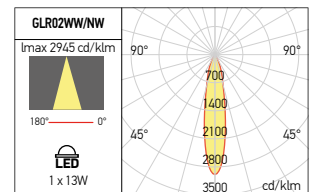

GLR02 RECESSED TRIMLESS

FINISHING AVAILABLE

WH BK

Code	Finishing	LED type	Power	Input voltage	Driver	LED Flux	System Flux	CCT	CRI	Optics	Ø	Weight
GLR02WW WH	WH	COB CITIZEN	1x13W	220-240V AC	Included	1190 lm	663 lm	3000K	90	20°	Ø85 mm	0.23 kg
● GLR02NW WH	WH	COB CITIZEN	1x13W	220-240V AC	Included	1270 lm	718 lm	4000K	90	20°	Ø85 mm	0.23 kg
GLR02WW BK	BK	COB CITIZEN	1x13W	220-240V AC	Included	1190 lm	663 lm	3000K	90	20°	Ø85 mm	0.23 kg
● GLR02NW BK	BK	COB CITIZEN	1x13W	220-240V AC	Included	1270 lm	718 lm	4000K	90	20°	Ø85 mm	0.23 kg

● ORDERED UPON REQUEST / DISPONIBIL DOAR LA COMANDĂ / DISPONIBILE SOLO SU ORDINAZIONE