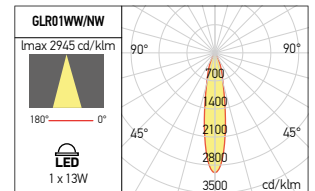

RO

Corpur de iluminat încastrate echipate cu LED-uri COB.
Carcasa din aluminiu turnat, vopsită în câmp electrostatic.
Reflector din policarbonat argintat și fațetat.
Dispersor din sticlă satinată cu element central circular transparent.
Sistem optic UGR<16.
Alimentator în curent constant livrat împreună cu corpul de iluminat.
Aplicații
Iluminatul general sau de accent în spații comerciale, muzee și alte spații de expunere, zone rezidențiale și zone de agrement.
Iluminatul domestic.

IT

Apparecchi da incasso, equipaggiati con LED COB.
Corpo in alluminio pressofuso, verniciato a polveri.
Riflettore in policarbonato argentato e sfaccettato.
Diffusore in vetro satinato con elemento centrale trasparente.
Sistem ottico UGR<16.
Alimentatore in corrente costante fornito con l'apparecchio.
Campi di applicazione
Illuminazione generale o d'accento in musei, spazi espositivi, aree residenziali e ricreative.
Illuminazione domestica.

GLR01 RECESSED

FINISHING AVAILABLE

MWH MBK

Code	Finishing	LED type	Power	Input voltage	Driver	LED Flux	System Flux	CCT	CRI	Optics	Ø	Weight
GLR01WW MWH/WH	MWH/WH	COB CITIZEN	1x13W	220-240V AC	Included	1190 lm	663 lm	3000K	90	20°	Ø80 mm	0.19 kg
● GLR01NW MWH/WH	MWH/WH	COB CITIZEN	1x13W	220-240V AC	Included	1270 lm	718 lm	4000K	90	20°	Ø80 mm	0.19 kg
GLR01WW MBK/BK	MBK/BK	COB CITIZEN	1x13W	220-240V AC	Included	1190 lm	663 lm	3000K	90	20°	Ø80 mm	0.19 kg
● GLR01NW MBK/BK	MBK/BK	COB CITIZEN	1x13W	220-240V AC	Included	1270 lm	718 lm	4000K	90	20°	Ø80 mm	0.19 kg

● ORDERED UPON REQUEST / DISPONIBIL DOAR LA COMANDĂ / DISPONIBILE SOLO SU ORDINAZIONE