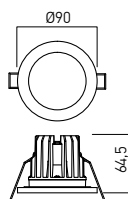

WE01

FINISHING AVAILABLE

MWH

Recommended CC Drivers

Code	Finishing	LED type	Power	Input current	Driver	LED Flux	System Flux	CCT	CRI	Optics	Ø	Weight
WE01WW MWH	MWH	COB BRIDGELUX	1x15W	700 mA	Excluded	1241 lm	537 lm	3000K	90	Large	Ø70 mm	0.30 kg
WE01NW MWH	MWH	COB BRIDGELUX	1x15W	700 mA	Excluded	1302 lm	654 lm	4000K	80	Large	Ø70 mm	0.30 kg