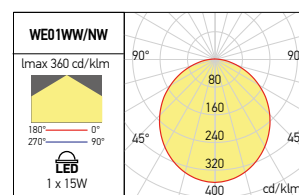

WE01

FINISHING AVAILABLE

MWH

Recommended CC Drivers

Code	Finishing	LED type	Power	Input current	Driver	LED Flux	System Flux	CCT	CRI	Optics	Ø	Weight
WE01WW MWH	MWH	COB BRIDGELUX	1x15W	700 mA	Excluded	1241 lm	537 lm	3000K	90	Large	Ø70 mm	0.30 kg
WE01NW MWH	MWH	COB BRIDGELUX	1x15W	700 mA	Excluded	1302 lm	654 lm	4000K	80	Large	Ø70 mm	0.30 kg