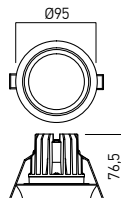

WE02

FINISHING AVAILABLE

MWH