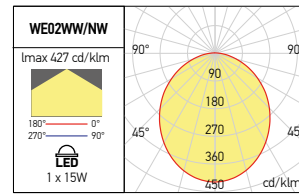

WE02

FINISHING AVAILABLE

MWH

Recommended CC Drivers

Code	Finishing	LED type	Power	Input current	Driver	LED Flux	System Flux	CCT	CRI	Optics	Ø	Weight
WE02WW MWH	MWH	COB BRIDGELUX	1x15W	700 mA	Excluded	1241 lm	489 lm	3000K	90	Large	Ø70 mm	0.32 kg
WE02NW MWH	MWH	COB BRIDGELUX	1x15W	700 mA	Excluded	1302 lm	597 lm	4000K	80	Large	Ø70 mm	0.32 kg

● ORDERED UPON REQUEST / DISPONIBIL DOAR LA COMANDĂ / DISPONIBILE SOLO SU ORDINAZIONE