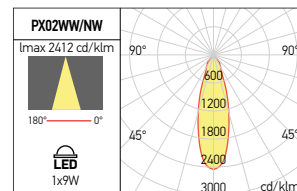

PX02

FINISHING AVAILABLE

Code	Finishing	LED type	Power	Input Voltage	Driver	LED Flux	System Flux	CCT	CRI	Optics	Ø	Weight
PX02WW MWH/BK	MWH/BK	MID POWER LED CREE	1x9W	220-240V AC	Included	790 lm	679 lm	3000K	90	30°	Ø62 mm	0,20 kg
● PX02NW MWH/BK	MWH/BK	MID POWER LED CREE	1x9W	220-240V AC	Included	850 lm	724 lm	4000K	90	30°	Ø62 mm	0,20 kg
PX02WW MBK/BK	MBK/BK	MID POWER LED CREE	1x9W	220-240V AC	Included	790 lm	679 lm	3000K	90	30°	Ø62 mm	0,20 kg
● PX02NW MBK/BK	MBK/BK	MID POWER LED CREE	1x9W	220-240V AC	Included	850 lm	724 lm	4000K	90	30°	Ø62 mm	0,20 kg

● ORDERED UPON REQUEST / DISPONIBIL DOAR LA COMANDĂ / DISPONIBILE SOLO SU ORDINAZIONE