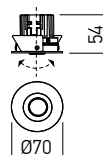

PX02

FINISHING AVAILABLE

Code	Finishing	LED type	Power	Input Voltage	Driver	LED Flux	System Flux	CCT	CRI	Optics	Ø	Weight
PX02WW MWH/BK	MWH/BK	MID POWER LED CREE	1x9W	220-240V AC	Included	790 lm	679 lm	3000K	90	30°	Ø62 mm	0,20 kg
● PX02NW MWH/BK	MWH/BK	MID POWER LED CREE	1x9W	220-240V AC	Included	850 lm	724 lm	4000K	90	30°	Ø62 mm	0,20 kg
PX02WW MBK/BK	MBK/BK	MID POWER LED CREE	1x9W	220-240V AC	Included	790 lm	679 lm	3000K	90	30°	Ø62 mm	0,20 kg
● PX02NW MBK/BK	MBK/BK	MID POWER LED CREE	1x9W	220-240V AC	Included	850 lm	724 lm	4000K	90	30°	Ø62 mm	0,20 kg

● ORDERED UPON REQUEST / DISPONIBIL DOAR LA COMANDĂ / DISPONIBILE SOLO SU ORDINAZIONE