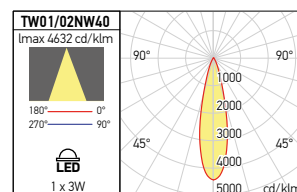

Recommended CC Drivers

TW02

FINISHING AVAILABLE

MWH BA