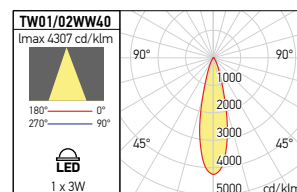

TW01

FINISHING AVAILABLE

MWH BA

Code	Finishing	LED type	Power	Input current	Driver	LED Flux	System Flux	CCT	CRI	Optics	Ø	Weight
TW01WW40 MWH	MWH	POWER LED CREE	1x3W	700 mA	Excluded	165 lm	119 lm	3000K	80	40°	Ø38 mm	0,05 kg
TW01NW40 MWH	MWH	POWER LED CREE	1x3W	700 mA	Excluded	215 lm	155 lm	4000K	80	40°	Ø38 mm	0,05 kg
TW01WW40 BA	BA	POWER LED CREE	1x3W	700 mA	Excluded	165 lm	119 lm	3000K	80	40°	Ø38 mm	0,05 kg
TW01NW40 BA	BA	POWER LED CREE	1x3W	700 mA	Excluded	215 lm	155 lm	4000K	80	40°	Ø38 mm	0,05 kg