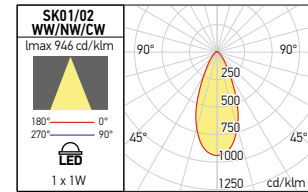

Campi di applicazione

Illuminazione decorativa o generale.

SK01

FINISHING AVAILABLE

MWH AL

Recommended CC Drivers

Code	Finishing	LED type	Power	Input current	Driver	LED Flux	System Flux	CCT	CRI	Optics	Φ	Weight
SK01WW45 MWH	MWH	POWER LED CREE	1x1W	350 mA	Excluded	110 lm	65 lm	3000K	80	45°	Ø23 mm	0.03 kg
SK01NW45 MWH	MWH	POWER LED CREE	1x1W	350 mA	Excluded	135 lm	83 lm	4000K	80	45°	Ø23 mm	0.03 kg
SK01CW45 MWH	MWH	POWER LED CREE	1x1W	350 mA	Excluded	140 lm	84 lm	6000K	80	45°	Ø23 mm	0.03 kg
SK01WW45 AL	AL	POWER LED CREE	1x1W	350 mA	Excluded	110 lm	65 lm	3000K	80	45°	Ø23 mm	0.03 kg
SK01NW45 AL	AL	POWER LED CREE	1x1W	350 mA	Excluded	135 lm	83 lm	4000K	80	45°	Ø23 mm	0.03 kg
SK01CW45 AL	AL	POWER LED CREE	1x1W	350 mA	Excluded	140 lm	84 lm	6000K	80	45°	Ø23 mm	0.03 kg