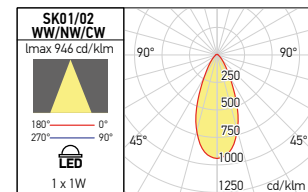

SK02

FINISHING AVAILABLE

MWH AL

Recommended CC Drivers

Code	Finishing	LED type	Power	Input current	Driver	LED Flux	System Flux	CCT	CRI	Optics	Φ	Weight
SK02WW45 MWH	MWH	POWER LED CREE	1x1W	350 mA	Excluded	110 lm	65 lm	3000K	80	45°	Ø23 mm	0.03 kg
SK02NW45 MWH	MWH	POWER LED CREE	1x1W	350 mA	Excluded	135 lm	83 lm	4000K	80	45°	Ø23 mm	0.03 kg
SK02CW45 MWH	MWH	POWER LED CREE	1x1W	350 mA	Excluded	140 lm	84 lm	6000K	80	45°	Ø23 mm	0.03 kg
SK02WW45 AL	AL	POWER LED CREE	1x1W	350 mA	Excluded	110 lm	65 lm	3000K	80	45°	Ø23 mm	0.03 kg
SK02NW45 AL	AL	POWER LED CREE	1x1W	350 mA	Excluded	135 lm	83 lm	4000K	80	45°	Ø23 mm	0.03 kg
SK02CW45 AL	AL	POWER LED CREE	1x1W	350 mA	Excluded	140 lm	84 lm	6000K	80	45°	Ø23 mm	0.03 kg