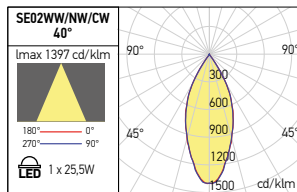

Optional reflector for the projector XSTORE, SE02.
Reflector optional pentru proiectoare XSTORE, SE02.
Riflettore opzionale per proiettore XSTORE, SE02.

Code	Optics
SE02REF 20	20°
SE02REF 70	70°