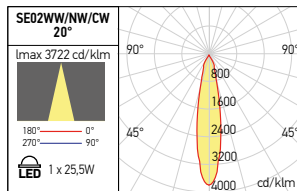

Code	Finishing	LED type	Power	Input voltage	Driver	LED Flux	System Flux	CCT	Optics	CRI	Weight
SE02WW40 MWH	MWH	COB CITIZEN	1x25.5W	220-240V AC	Included	3370 lm	2351 lm	3000K	40°	83	0.62 kg
SE02WW40 S	S	COB CITIZEN	1x25.5W	220-240V AC	Included	3370 lm	2351 lm	3000K	40°	83	0.62 kg
SE02WW40 BK	BK	COB CITIZEN	1x25.5W	220-240V AC	Included	3370 lm	2351 lm	3000K	40°	83	0.62 kg
SE02NW40 MWH	MWH	COB CITIZEN	1x25.5W	220-240V AC	Included	3475 lm	2422 lm	4000K	40°	82	0.62 kg
SE02NW40 S	S	COB CITIZEN	1x25.5W	220-240V AC	Included	3475 lm	2422 lm	4000K	40°	82	0.62 kg
SE02NW40 BK	BK	COB CITIZEN	1x25.5W	220-240V AC	Included	3475 lm	2422 lm	4000K	40°	82	0.62 kg
● SE02CW40 MWH	MWH	COB CITIZEN	1x25.5W	220-240V AC	Included	3524 lm	2469 lm	5000K	40°	82	0.62 kg
● SE02CW40 S	S	COB CITIZEN	1x25.5W	220-240V AC	Included	3524 lm	2469 lm	5000K	40°	82	0.62 kg
● SE02CW40 BK	BK	COB CITIZEN	1x25.5W	220-240V AC	Included	3524 lm	2469 lm	5000K	40°	82	0.62 kg

● ORDERED UPON REQUEST / DISPONIBIL DOAR LA COMANDĂ / DISPONIBILE SOLO SU ORDINAZIONE