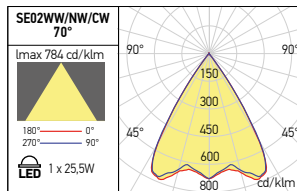

Optional reflector for the projector XSTORE, SE02.
Reflector optional pentru proiectoare XSTORE, SE02.
Riflettore opzionale per proiettore XSTORE, SE02.

Code	Optics
SE02REF 20	20°
SE02REF 70	70°