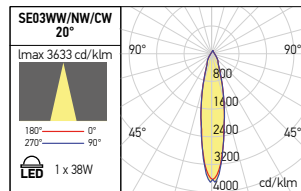

Code	Finishing	LED type	Power	Input voltage	Driver	LED Flux	System Flux	CCT	Optics	CRI	Weight
SE03WW40 MWH	MWH	COB CITIZEN	1x38W	220-240V AC	Included	4790 lm	4010 lm	3000K	40°	83	1,40 kg
SE03WW40 S	S	COB CITIZEN	1x38W	220-240V AC	Included	4790 lm	4010 lm	3000K	40°	83	1,40 kg
● SE03WW40 BK	BK	COB CITIZEN	1x38W	220-240V AC	Included	4790 lm	4010 lm	3000K	40°	83	1,40 kg
SE03NW40 MWH	MWH	COB CITIZEN	1x38W	220-240V AC	Included	4940 lm	4130 lm	4000K	40°	82	1,40 kg
SE03NW40 S	S	COB CITIZEN	1x38W	220-240V AC	Included	4940 lm	4130 lm	4000K	40°	82	1,40 kg
SE03NW40 BK	BK	COB CITIZEN	1x38W	220-240V AC	Included	4940 lm	4130 lm	4000K	40°	82	1,40 kg
● SE03CW40 MWH	MWH	COB CITIZEN	1x38W	220-240V AC	Included	5010 lm	4211 lm	5000K	40°	82	1,40 kg
● SE03CW40 S	S	COB CITIZEN	1x38W	220-240V AC	Included	5010 lm	4211 lm	5000K	40°	82	1,40 kg
● SE03CW40 BK	BK	COB CITIZEN	1x38W	220-240V AC	Included	5010 lm	4211 lm	5000K	40°	82	1,40 kg

● ORDERED UPON REQUEST / DISPONIBIL DOAR LA COMANDĂ / DISPONIBILE SOLO SU ORDINAZIONE