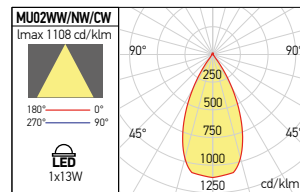

Code	Finishing	LED type	Power	Input voltage	Driver	LED flux	System flux	CCT	Optics	CRI	Weight
MU01WW MWH	MWH	COB CITIZEN	1x9W	220-240V AC	Included	1352 lm	834 lm	3000K	50°	83	0,31 kg
MU01WW S	S	COB CITIZEN	1x9W	220-240V AC	Included	1352 lm	834 lm	3000K	50°	83	0,31 kg
MU01WW BK	BK	COB CITIZEN	1x9W	220-240V AC	Included	1352 lm	834 lm	3000K	50°	83	0,31 kg
MU01NW MWH	MWH	COB CITIZEN	1x9W	220-240V AC	Included	1394 lm	876 lm	4000K	50°	82	0,31 kg
MU01NW S	S	COB CITIZEN	1x9W	220-240V AC	Included	1394 lm	876 lm	4000K	50°	82	0,31 kg
MU01NW BK	BK	COB CITIZEN	1x9W	220-240V AC	Included	1394 lm	876 lm	4000K	50°	82	0,31 kg
● MU01CW MWH	MWH	COB CITIZEN	1x9W	220-240V AC	Included	1414 lm	884 lm	5000K	50°	82	0,31 kg
● MU01CW S	S	COB CITIZEN	1x9W	220-240V AC	Included	1414 lm	884 lm	5000K	50°	82	0,31 kg
● MU01CW BK	BK	COB CITIZEN	1x9W	220-240V AC	Included	1414 lm	884 lm	5000K	50°	82	0,31 kg
MU02WW MWH	MWH	COB CITIZEN	1x13W	220-240V AC	Included	1760 lm	1237 lm	3000K	50°	83	0,38 kg
MU02WW S	S	COB CITIZEN	1x13W	220-240V AC	Included	1760 lm	1237 lm	3000K	50°	83	0,38 kg
MU02WW BK	BK	COB CITIZEN	1x13W	220-240V AC	Included	1760 lm	1237 lm	3000K	50°	83	0,38 kg
MU02NW MWH	MWH	COB CITIZEN	1x13W	220-240V AC	Included	1880 lm	1274 lm	4000K	50°	82	0,38 kg
MU02NW S	S	COB CITIZEN	1x13W	220-240V AC	Included	1880 lm	1274 lm	4000K	50°	82	0,38 kg
MU02NW BK	BK	COB CITIZEN	1x13W	220-240V AC	Included	1880 lm	1274 lm	4000K	50°	82	0,38 kg
● MU02CW MWH	MWH	COB CITIZEN	1x13W	220-240V AC	Included	1900 lm	1286 lm	5000K	50°	82	0,38 kg
● MU02CW S	S	COB CITIZEN	1x13W	220-240V AC	Included	1900 lm	1286 lm	5000K	50°	82	0,38 kg
● MU02CW BK	BK	COB CITIZEN	1x13W	220-240V AC	Included	1900 lm	1286 lm	5000K	50°	82	0,38 kg