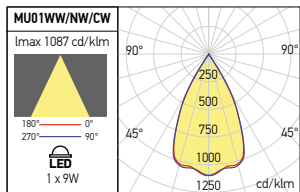

MU01

FINISHING AVAILABLE
MWH S BK

MU02

FINISHING AVAILABLE
MWH S BK