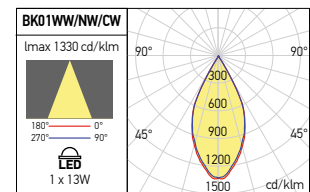

Le piccole dimensioni li rendono molto utili per l'illuminazione domestica.

BK01

FINISHING AVAILABLE

MWH S BK

Code	Finishing	LED type	Power	Input voltage	Driver	LED Flux	System Flux	CCT	Optics	CRI	Weight
BK01WW MWH	MWH	COB CITIZEN	1x13W	220-240V AC	Included	1760 lm	1237 lm	3000K	50°	83	0,56 kg
BK01WW S	S	COB CITIZEN	1x13W	220-240V AC	Included	1760 lm	1237 lm	3000K	50°	83	0,56 kg
BK01WW BK	BK	COB CITIZEN	1x13W	220-240V AC	Included	1760 lm	1237 lm	3000K	50°	83	0,56 kg
BK01NW MWH	MWH	COB CITIZEN	1x13W	220-240V AC	Included	1880 lm	1274 lm	4000K	50°	82	0,56 kg
BK01NW S	S	COB CITIZEN	1x13W	220-240V AC	Included	1880 lm	1274 lm	4000K	50°	82	0,56 kg
BK01NW BK	BK	COB CITIZEN	1x13W	220-240V AC	Included	1880 lm	1274 lm	4000K	50°	82	0,56 kg
● BK01CW MWH	MWH	COB CITIZEN	1x13W	220-240V AC	Included	1900 lm	1286 lm	5000K	50°	82	0,56 kg
● BK01CW S	S	COB CITIZEN	1x13W	220-240V AC	Included	1900 lm	1286 lm	5000K	50°	82	0,56 kg
● BK01CW BK	BK	COB CITIZEN	1x13W	220-240V AC	Included	1900 lm	1286 lm	5000K	50°	82	0,56 kg