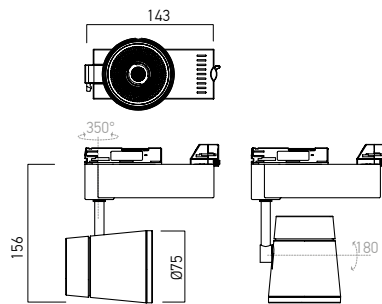

Le piccole dimensioni li rendono molto utili per l'illuminazione domestica.

**IT**

**SE01**

FINISHING AVAILABLE

Code	Finishing	LED type	Power	Input voltage	Driver	LED Flux	System Flux	CCT	Optics	CRI	Weight
SE01WW50 MWH	MWH	COB SHARP	1x13W	220-240V AC	Included	1760 lm	1237 lm	3000K	50°	83	0,24 kg
SE01WW50 S	S	COB SHARP	1x13W	220-240V AC	Included	1760 lm	1237 lm	3000K	50°	83	0,24 kg
SE01WW50 BK	BK	COB SHARP	1x13W	220-240V AC	Included	1760 lm	1237 lm	3000K	50°	83	0,24 kg
SE01NW50 MWH	MWH	COB SHARP	1x13W	220-240V AC	Included	1880 lm	1274 lm	4000K	50°	82	0,24 kg
SE01NW50 S	S	COB SHARP	1x13W	220-240V AC	Included	1880 lm	1274 lm	4000K	50°	82	0,24 kg
SE01NW50 BK	BK	COB SHARP	1x13W	220-240V AC	Included	1880 lm	1274 lm	4000K	50°	82	0,24 kg
● SE01CW50 MWH	MWH	COB SHARP	1x13W	220-240V AC	Included	1900 lm	1286 lm	5000K	50°	82	0,24 kg
● SE01CW50 S	S	COB SHARP	1x13W	220-240V AC	Included	1900 lm	1286 lm	5000K	50°	82	0,24 kg
● SE01CW50 BK	BK	COB SHARP	1x13W	220-240V AC	Included	1900 lm	1286 lm	5000K	50°	82	0,24 kg