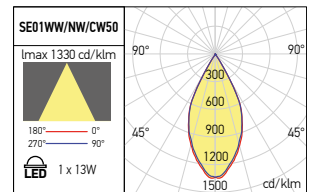

Le piccole dimensioni li rendono molto utili per l'illuminazione domestica.

**IT**

**SE01**

FINISHING AVAILABLE

Code	Finishing	LED type	Power	Input voltage	Driver	LED Flux	System Flux	CCT	Optics	CRI	Weight
SE01WW50 MWH	MWH	COB SHARP	1x13W	220-240V AC	Included	1760 lm	1237 lm	3000K	50°	83	0,24 kg
SE01WW50 S	S	COB SHARP	1x13W	220-240V AC	Included	1760 lm	1237 lm	3000K	50°	83	0,24 kg
SE01WW50 BK	BK	COB SHARP	1x13W	220-240V AC	Included	1760 lm	1237 lm	3000K	50°	83	0,24 kg
SE01NW50 MWH	MWH	COB SHARP	1x13W	220-240V AC	Included	1880 lm	1274 lm	4000K	50°	82	0,24 kg
SE01NW50 S	S	COB SHARP	1x13W	220-240V AC	Included	1880 lm	1274 lm	4000K	50°	82	0,24 kg
SE01NW50 BK	BK	COB SHARP	1x13W	220-240V AC	Included	1880 lm	1274 lm	4000K	50°	82	0,24 kg
● SE01CW50 MWH	MWH	COB SHARP	1x13W	220-240V AC	Included	1900 lm	1286 lm	5000K	50°	82	0,24 kg
● SE01CW50 S	S	COB SHARP	1x13W	220-240V AC	Included	1900 lm	1286 lm	5000K	50°	82	0,24 kg
● SE01CW50 BK	BK	COB SHARP	1x13W	220-240V AC	Included	1900 lm	1286 lm	5000K	50°	82	0,24 kg