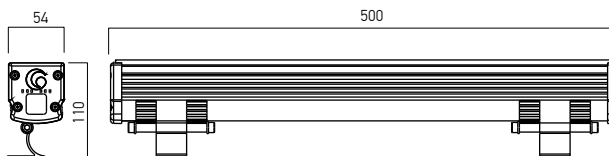

### Campi di applicazione

Illuminazione decorativa esterna, facciate di edifici, parchi, giardini pubblici e privati.

**F001**

**F002**

**F003**

FINISHING AVAILABLE

Code	Finishing	LED type	Power	Input voltage	Driver	LED Flux	System Flux	CCT	CRI	Optics	Weight
F004WW30	S	POWER LED OSRAM	6W	220-240V AC	Included	760 lm	406 lm	3000K	80	30°	0.80 kg
F004NW30	S	POWER LED OSRAM	6W	220-240V AC	Included	810 lm	433 lm	4000K	80	30°	0.80 kg
F004CW30	S	POWER LED OSRAM	6W	220-240V AC	Included	820 lm	438 lm	6000K	80	30°	0.80 kg
F004WW15X60	S	POWER LED OSRAM	6W	220-240V AC	Included	760 lm	408 lm	3000K	80	15°x60°	0.80 kg
F004NW15X60	S	POWER LED OSRAM	6W	220-240V AC	Included	810 lm	435 lm	4000K	80	15°x60°	0.80 kg
F004CW15X60	S	POWER LED OSRAM	6W	220-240V AC	Included	820 lm	441 lm	6000K	80	15°x60°	0.80 kg
● F001RGB30	S	RGB FULL COLOR	3x3W	24V DC	Excluded			RGB		30°	0.80 kg
● F001RGB15X60	S	RGB FULL COLOR	3x3W	24V DC	Excluded			RGB		15°x60°	0.80 kg
F005WW30	S	POWER LED OSRAM	12W	220-240V AC	Included	1520 lm	812 lm	3000K	80	30°	1.60 kg
F005NW30	S	POWER LED OSRAM	12W	220-240V AC	Included	1620 lm	866 lm	4000K	80	30°	1.60 kg
F005CW30	S	POWER LED OSRAM	12W	220-240V AC	Included	1640 lm	876 lm	6000K	80	30°	1.60 kg
F005WW15X60	S	POWER LED OSRAM	12W	220-240V AC	Included	1520 lm	816 lm	3000K	80	15°x60°	1.60 kg
F005NW15X60	S	POWER LED OSRAM	12W	220-240V AC	Included	1620 lm	870 lm	4000K	80	15°x60°	1.60 kg
F005CW15X60	S	POWER LED OSRAM	12W	220-240V AC	Included	1640 lm	882 lm	6000K	80	15°x60°	1.60 kg
F002RGB30	S	RGB FULL COLOR	6x3W	24V DC	Excluded			RGB		30°	1.60 kg
● F002RGB15X60	S	RGB FULL COLOR	6x3W	24V DC	Excluded			RGB		15°x60°	1.60 kg
F006WW30	S	POWER LED OSRAM	24W	220-240V AC	Included	3040 lm	1624 lm	3000K	80	30°	2.50 kg
F006NW30	S	POWER LED OSRAM	24W	220-240V AC	Included	3240 lm	1732 lm	4000K	80	30°	2.50 kg
F006CW30	S	POWER LED OSRAM	24W	220-240V AC	Included	3280 lm	1752 lm	6000K	80	30°	2.50 kg
F006WW15X60	S	POWER LED OSRAM	24W	220-240V AC	Included	3040 lm	1632 lm	3000K	80	15°x60°	2.50 kg
F006NW15X60	S	POWER LED OSRAM	24W	220-240V AC	Included	3240 lm	1740 lm	4000K	80	15°x60°	2.50 kg
F006CW15X60	S	POWER LED OSRAM	24W	220-240V AC	Included	3280 lm	1764 lm	6000K	80	15°x60°	2.50 kg
F003RGB30	S	RGB FULL COLOR	12x3W	24V DC	Excluded			RGB		30°	2.50 kg
● F003RGB15X60	S	RGB FULL COLOR	12x3W	24V DC	Excluded			RGB		15°x60°	2.50 kg