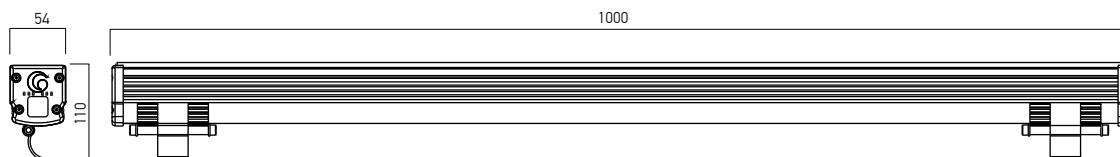

### Campi di applicazione

Illuminazione decorativa esterna, facciate di edifici, parchi, giardini pubblici e privati.

**F001**

**F002**

**F003**

FINISHING AVAILABLE

Code	Finishing	LED type	Power	Input voltage	Driver	LED Flux	System Flux	CCT	CRI	Optics	Weight
F004WW30	S	POWER LED OSRAM	6W	220-240V AC	Included	760 lm	406 lm	3000K	80	30°	0.80 kg
F004NW30	S	POWER LED OSRAM	6W	220-240V AC	Included	810 lm	433 lm	4000K	80	30°	0.80 kg
F004CW30	S	POWER LED OSRAM	6W	220-240V AC	Included	820 lm	438 lm	6000K	80	30°	0.80 kg
F004WW15X60	S	POWER LED OSRAM	6W	220-240V AC	Included	760 lm	408 lm	3000K	80	15°x60°	0.80 kg
F004NW15X60	S	POWER LED OSRAM	6W	220-240V AC	Included	810 lm	435 lm	4000K	80	15°x60°	0.80 kg
F004CW15X60	S	POWER LED OSRAM	6W	220-240V AC	Included	820 lm	441 lm	6000K	80	15°x60°	0.80 kg
● F001RGB30	S	RGB FULL COLOR	3x3W	24V DC	Excluded			RGB		30°	0.80 kg
● F001RGB15X60	S	RGB FULL COLOR	3x3W	24V DC	Excluded			RGB		15°x60°	0.80 kg
F005WW30	S	POWER LED OSRAM	12W	220-240V AC	Included	1520 lm	812 lm	3000K	80	30°	1.60 kg
F005NW30	S	POWER LED OSRAM	12W	220-240V AC	Included	1620 lm	866 lm	4000K	80	30°	1.60 kg
F005CW30	S	POWER LED OSRAM	12W	220-240V AC	Included	1640 lm	876 lm	6000K	80	30°	1.60 kg
F005WW15X60	S	POWER LED OSRAM	12W	220-240V AC	Included	1520 lm	816 lm	3000K	80	15°x60°	1.60 kg
F005NW15X60	S	POWER LED OSRAM	12W	220-240V AC	Included	1620 lm	870 lm	4000K	80	15°x60°	1.60 kg
F005CW15X60	S	POWER LED OSRAM	12W	220-240V AC	Included	1640 lm	882 lm	6000K	80	15°x60°	1.60 kg
F002RGB30	S	RGB FULL COLOR	6x3W	24V DC	Excluded			RGB		30°	1.60 kg
● F002RGB15X60	S	RGB FULL COLOR	6x3W	24V DC	Excluded			RGB		15°x60°	1.60 kg
F006WW30	S	POWER LED OSRAM	24W	220-240V AC	Included	3040 lm	1624 lm	3000K	80	30°	2.50 kg
F006NW30	S	POWER LED OSRAM	24W	220-240V AC	Included	3240 lm	1732 lm	4000K	80	30°	2.50 kg
F006CW30	S	POWER LED OSRAM	24W	220-240V AC	Included	3280 lm	1752 lm	6000K	80	30°	2.50 kg
F006WW15X60	S	POWER LED OSRAM	24W	220-240V AC	Included	3040 lm	1632 lm	3000K	80	15°x60°	2.50 kg
F006NW15X60	S	POWER LED OSRAM	24W	220-240V AC	Included	3240 lm	1740 lm	4000K	80	15°x60°	2.50 kg
F006CW15X60	S	POWER LED OSRAM	24W	220-240V AC	Included	3280 lm	1764 lm	6000K	80	15°x60°	2.50 kg
F003RGB30	S	RGB FULL COLOR	12x3W	24V DC	Excluded			RGB		30°	2.50 kg
● F003RGB15X60	S	RGB FULL COLOR	12x3W	24V DC	Excluded			RGB		15°x60°	2.50 kg