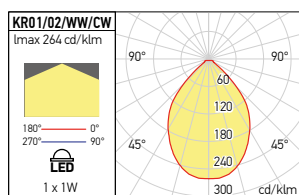

Campi di applicazione

Illuminazione decorativa esterna, parchi, giardini pubblici e privati.

Marcatura aree a traffico pedonale.

KR01

FINISHING AVAILABLE

KR02

FINISHING AVAILABLE

Code	Finishing	LED type	Power	Input current	Driver	LED Flux	System Flux	CCT	CRI	Optics	Ø	Weight
KR01WW120	SS	POWER LED CREE	1x1W	350 mA	Excluded	140 lm	34 lm	3000K	80	120°	Ø20 mm	0,04 kg
KR01CW120	SS	POWER LED CREE	1x1W	350 mA	Excluded	155 lm	38 lm	6000K	80	120°	Ø20 mm	0,04 kg
KR02WW120	SS	POWER LED CREE	1x1W	350 mA	Excluded	140 lm	34 lm	3000K	80	120°	Ø20 mm	0,04 kg
KR02CW120	SS	POWER LED CREE	1x1W	350 mA	Excluded	155 lm	38 lm	6000K	80	120°	Ø20 mm	0,04 kg