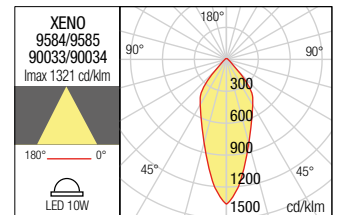

Campi di applicazione

Illuminazione generale, bagni e altre aree umide in interni.
Illuminazione esterna di pensiline e controsoffittature di edifici.

FINISHING AVAILABLE

MWH DG

Code	Finishing	LED type	Power	Input current	Driver	LED Flux	System Flux	CCT	CRI	Optics	Ø	Weight
9584	MWH	COB LED LUMENS	10W	220-240V	Included	1000 lm	709 lm	3000K	80	39°	Ø95 mm	0.48 kg
9585	DG	COB LED LUMENS	10W	220-240V	Included	1000 lm	709 lm	3000K	80	39°	Ø95 mm	0.48 kg
90033	MWH	COB LED LUMENS	10W	220-240V	Included	1070 lm	779 lm	4000K	80	39°	Ø95 mm	0.48 kg
90034	DG	COB LED LUMENS	10W	220-240V	Included	1070 lm	779 lm	4000K	80	39°	Ø95 mm	0.48 kg