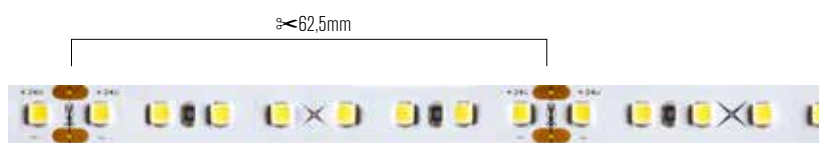

xribo IP20

3 YEARS WARRANTY

**ORIGINAL 3M
ADHESIVE RED TAPE**

Code	LED type	Power (W/m)	Length	Power (W/5m)	No. of LED/m	LED Flux	System Flux (lm/meter)	CCT
RB212820WW	SMD 2835 EPISTAR	12W	5m	60W	128 LED/m	1480 lm/m	1480 lm/m	3000K
RB212820NW	SMD 2835 EPISTAR	12W	5m	60W	128 LED/m	1540 lm/m	1540 lm/m	4000K
RB212820GW	SMD 2835 EPISTAR	12W	5m	60W	128 LED/m	1560 lm/m	1560 lm/m	6000K

1.8

8

Recommended CV Drivers

AT24 IP20 Family

24VDC

**Lens
115°**

EN

Flexible strips with SMD LEDs (2835 type), high luminous efficiency, 128 LEDs/m, for interior use (IP20), power supply 24V DC.

Available with monochromatic light.

The strips come in 5m length and are sectionable every 62,5 mm in segments or group of segments with 8 LEDs each.

3M double-sided adhesive tape mounted on the back allows easy fixing.

Disponibile cu lumină monocromatică.

Benzile au lungime totală de 5m și sunt sectionabile la fiecare 62,5 mm în grupuri de câte 8 LED-uri sau multiplu.

Fixare rapidă, datorită benzii biadezive 3M (aplicată pe spațele benzii cu LED-uri).