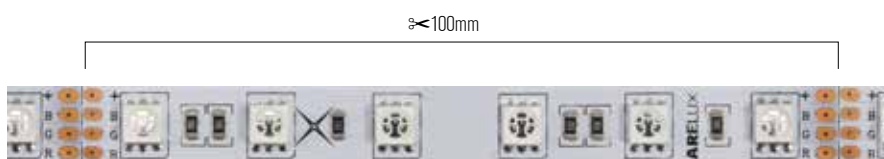

xstrip RGB IP20

3 YEARS WARRANTY

ORIGINAL 3M ADHESIVE RED TAPE

Code	LED type	Power (W/m)	Length	Power	No. of LEDs/m	System Flux (lm/meter)	CCT
ST5602ORGB	RGB FULL COLOR EDISON	14.4W	5m	72W	60 LED/m	R 360 lm, G 760 lm, B 220 lm	RGB

24VDC

EN

Flexible LED strips, 5050 RGB SMD 3:1 FULL COLOR type of LED, 60 LED/m, for interior, power supply 24V DC.

The strips come in 5m length and are sectionable every 100 mm in segments or groups of segments with 6 LEDs each.

3M double-sided adhesive tape mounted on the back allows easy fixing.

Range of applications

Architectural, outline lighting, general indirect lighting (soffits, niches, false ceiling), decorative lighting.

IT

Strisce flessibili a LED tipo 5050 RGB SMD 3:1 FULL COLOR per interni, operano a 24V DC.

Variante con 60 LED/m sezionabile ogni 100mm in gruppi di 6 LED o multipli. Lunghezza totale di 5m.

Fissaggio mediante biadesivo 3M (preapplicato sul retro della striscia).