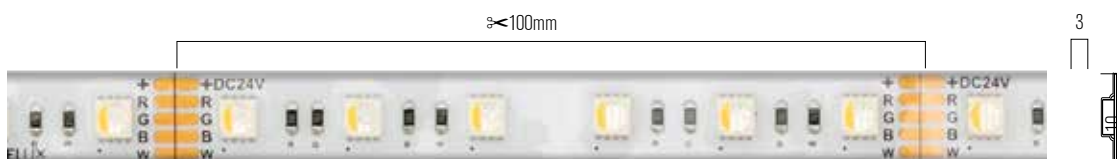

xstrip RGB+WW IP65

3 YEARS WARRANTY

ORIGINAL 3M ADHESIVE RED TAPE

Code	LED type	Power (W/m)	Length	Power (W/5m)	No. of LED/m	System Flux (lm/meter)	CCT
ST56065R6B+WW	RGB + WW FULL COLOR EDISON	14,4W	5m	72W	60 LED/m	R 330 lm, G 690 lm, B 200 lm	RGB + 3000K

24VDC

EN

Flexible LED strips with high luminous efficiency, for humid and exterior spaces (IP65) covered in nano-silicon technology, special treatment against UV radiation and power supply 24V DC.

Equipped with 60 RGB+WW LEDs 4:1 FULL COLOR.

The strips come in 5m length and are sectionable every 100 mm in segments or group of segments with 6 LEDs each.

3M double-sided adhesive tape mounted on the back allows easy fixing

Range of applications

Lunghezza totale 5m, sezionabile ogni 100 mm in gruppi di 6 LED o multipli.

Fissaggio mediante biadesivo 3M (preapplicato sul retro della striscia).

Campi di applicazione

Illuminazione d'accento per interni ed esterni, illuminazione decorativa intradossi, scale, mensole, nicchie, illuminazione pubblicitaria.