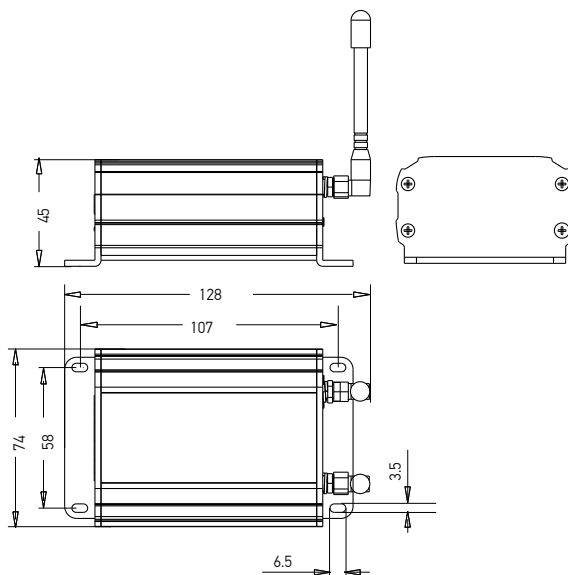

CTRO3WiFi

3 YEARS WARRANTY

WiFi CONTROLLER
CONTROLLER WiFi
CENTRALINA WiFi

RGB

Code	Input voltage	Number of circuits	Output current / circuit	Output power / circuit	Number of channels	Output current / channel	Output power / channel	Output control	Maximum control distance	Operating ambient temperature	Weight
CTRO3 WiFi	12-24V DC	1	16A	384W max.	4	4A	48-96W	Dimming, CT, RGB, RGBW	100m	-30 + +55 °C	0.56 kg