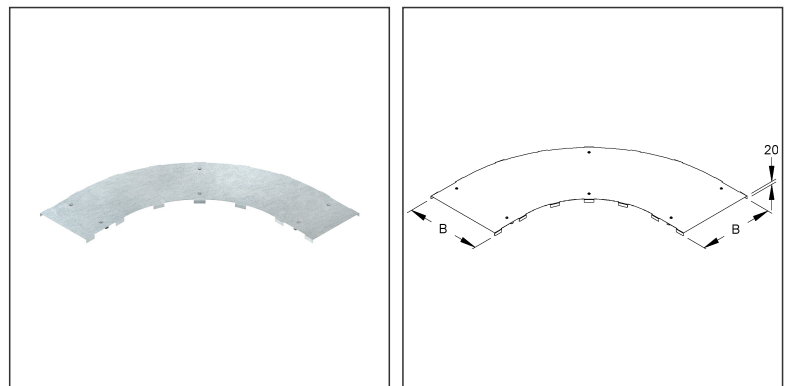

**Cover for Elbow 90°**

with pre-assembled turning lock fasteners

**WBRDV 300**

EAN Code: 4013339966417  
 Smallest packaging unit: 1 pc.

the photorealistic images are to be considered as reference images

**Article Description**

Cover for elbow 90° for WSL/WRL, width 304 mm, with turning lock, steel, pre-galvanised according to DIN EN 10346

**Additional Price Information**

Article group	N13
quantity unit	pcs.

### Physical Article Dimensions

Height	27.50 mm
Width	1053 mm
Depth/length	1053 mm

For additional requirements, rotary locks WDRS 20 can be used.

Used for: wide span Elbow 90° WRBR ...

WSBR ...

Dimensions (approx. dimension)

Width W (inside) : 304 mm

Material : Steel, pre-galvanised according to DIN EN 10346