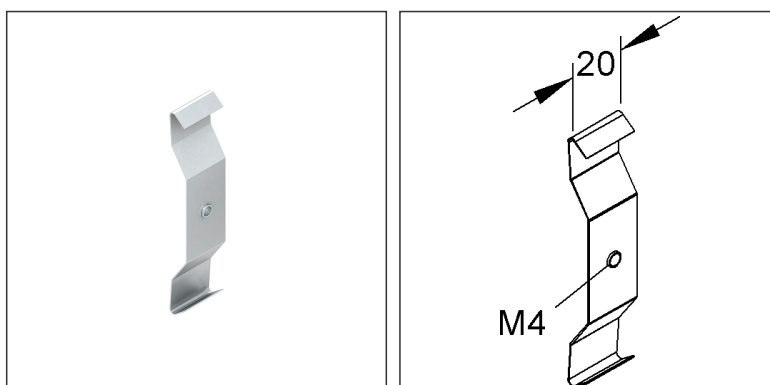

Cable Support Clamp

with thread M4

GKFM 78-4

EAN Code: 4013339460502
 Smallest packaging unit: 10 pcs.

the photorealistic images are to be considered as reference images

Article Description

Cable support clamp, with thread M4, stainless steel, material code: 1.4310

Additional Price Information

Article group	N17
quantity unit	pcs.

Weight

Weight per quantity unit	10 g / pcs.
Weight in kg per 100	0,95 kg / 100pcs.

Physical Article Dimensions

Height	90.00 mm
Width	20.00 mm
Depth/length	9.00 mm

Technical Datasheet

Device trunking system

GKFM 78-4

the photorealistic images are to be considered as reference images

Packing Dimension

10 pieces = 1		✓ VP1-smallest packaging unit (PU)		✓ VP1-preferred PU	
Lenght	106.00 mm	Width	91.00 mm	Height	52.00 mm
Gross weight	0,25 kg	Volume	0,001 m ³		
Min. quantity	10.00 pcs.	Max. Quantity	10.00 pcs.		
100 pieces = 1 covering box					
Lenght	281 mm	Width	186.00 mm	Height	110.00 mm
Gross weight	2,59 kg	Volume	0,006 m ³		
Min. Quantity	100.00 pcs.	Max. Quantity	100.00 pcs.		
3200 pieces = 1					
Lenght	750 mm	Width	750 mm	Height	730 mm
Gross weight	123 kg	Volume	0,411 m ³		
Min. Quantity	3.200.00 pcs.	Max. Quantity	3.200.00 pcs.		

Tender Text

Cable retaining clip, with M 4 thread for screw connection of device trunking cover with the cable retaining clip GKFM 78-2 inserted in the device trunking bottom part, for the additional requirement, in order to achieve a tighter fit of the cover, the cable retaining clips must be inserted in the trunking bottom part at a distance of 0.6 m - 0.7 m, countersunk screw with slot GKS M4X10 acc. to DIN EN ISO 2009, made of galvanised steel acc. to DIN ISO 4042, blue passivated please order separately.
 VDE certified!
 for device trunking bottom parts : GKU ... DKU ... PGU ... PLU ... GAU ... DAU ...
 for cover opening : 78 mm
 Material : Stainless steel, 1.4310
 NIEDAX Model no. : GKFM 78-2
 EP Material _____ EP Wage _____
 Unit price/piece