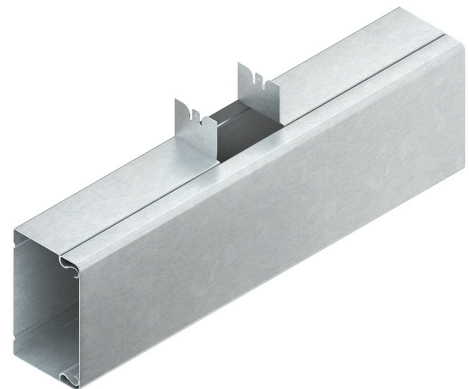

**T-Piece**

incl. cover

**LUT 60.200.060 E3**

EAN Code: 4013339798834  
 Smallest packaging unit: 2 pcs.

the photorealistic images are to be considered as reference images

**Article Description**

T-piece with cover, 60x200 mm, stainless steel, material code: 1.4301, AISI 304

**Additional Price Information**

Article group	N16
quantity unit	pcs.

**Weight**

Weight per quantity unit	1,316 kg / pcs.
Weight in kg per 100	132 kg / 100pcs.

**Physical Article Dimensions**

Height	200.00 mm
Width	61.10 mm
Depth/length	352 mm

### Tender Text

Cable protection duct T-piece 90°, with snap-on cover, duct bottom part unperforated, connecting lugs with earthing lug aligned with the duct, these must be bent up once by the customer at the pre-stamped notches at right angles for the outlet, the equipotential bonding is carried out between the ducts via the splice plates LST...E3 and the equipotential bonding cable GSLH... (please order separately), with the covers automatically when snapped on.