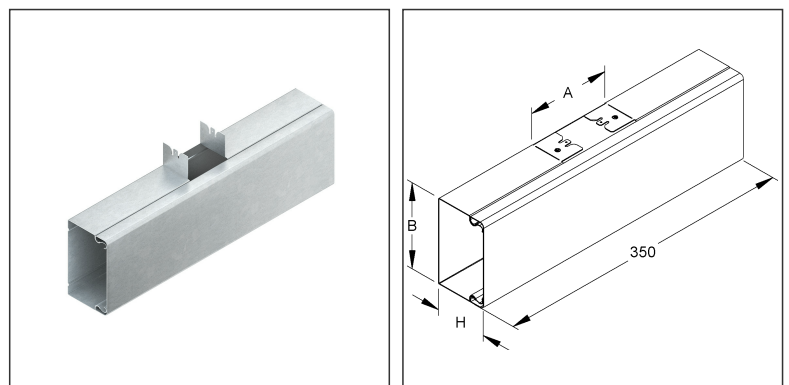

**T-Piece**

incl. cover

**LUT 60.200.060 E3**

EAN Code: 4013339798834  
 Smallest packaging unit: 2 pcs.

the photorealistic images are to be considered as reference images

**Article Description**

T-piece with cover, 60x200 mm, stainless steel, material code: 1.4301, AISI 304

**Additional Price Information**

Article group	N16
quantity unit	pcs.

**Weight**

Weight per quantity unit	1,316 kg / pcs.
Weight in kg per 100	132 kg / 100pcs.

**Physical Article Dimensions**

Height	200.00 mm
Width	61.10 mm
Depth/length	352 mm