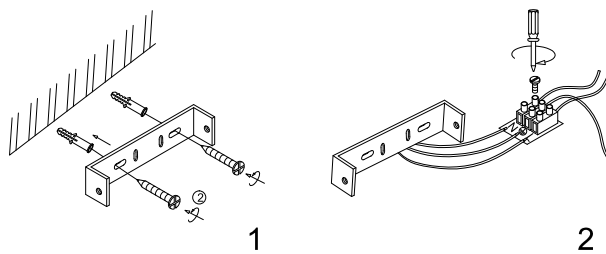

Instruction

MIR004WL-L12BZ

MAX 12W
800 Lumen

Model: MIR004WL-L12BZ
Collection: Mirror
Series: Finelli

Wall Lamps