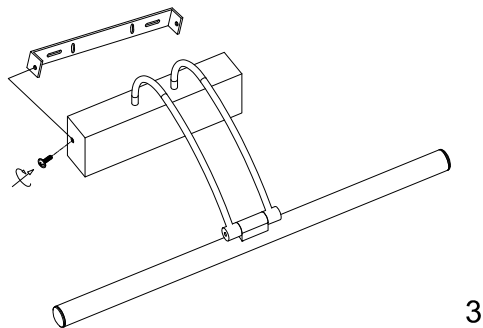

Instruction

MIR004WL-L12BZ

MAX 12W
800 Lumen

Model: MIR004WL-L12BZ
Collection: Mirror
Series: Finelli

Wall Lamps