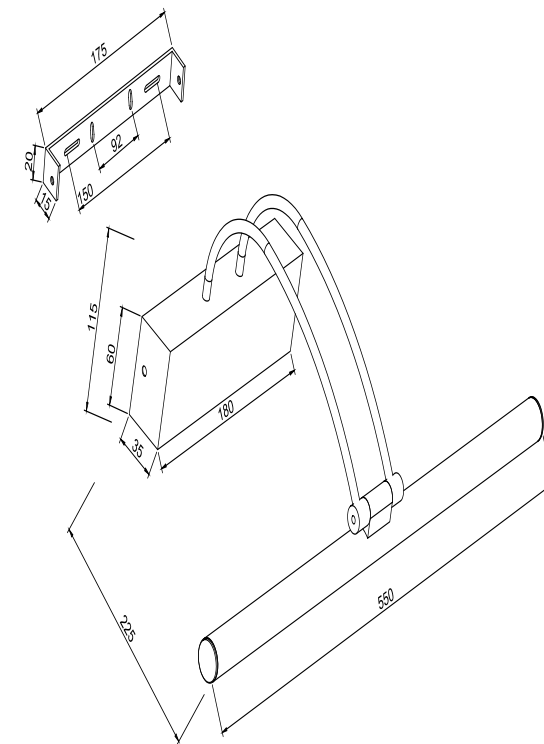

Instruction

MIR004WL-L12BZ

MAX 12W
800 Lumen

Model: MIR004WL-L12BZ
Collection: Mirror
Series: Finelli

Wall Lamps