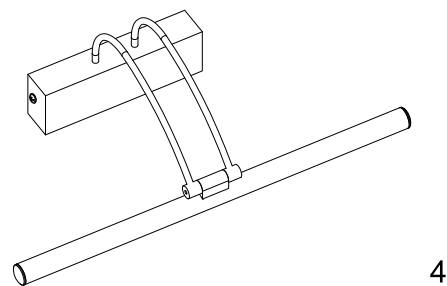

Instruction

MIR004WL-L12BZ

MAX 12W
800 Lumen

Model: MIR004WL-L12BZ
Collection: Mirror
Series: Finelli

Wall Lamps