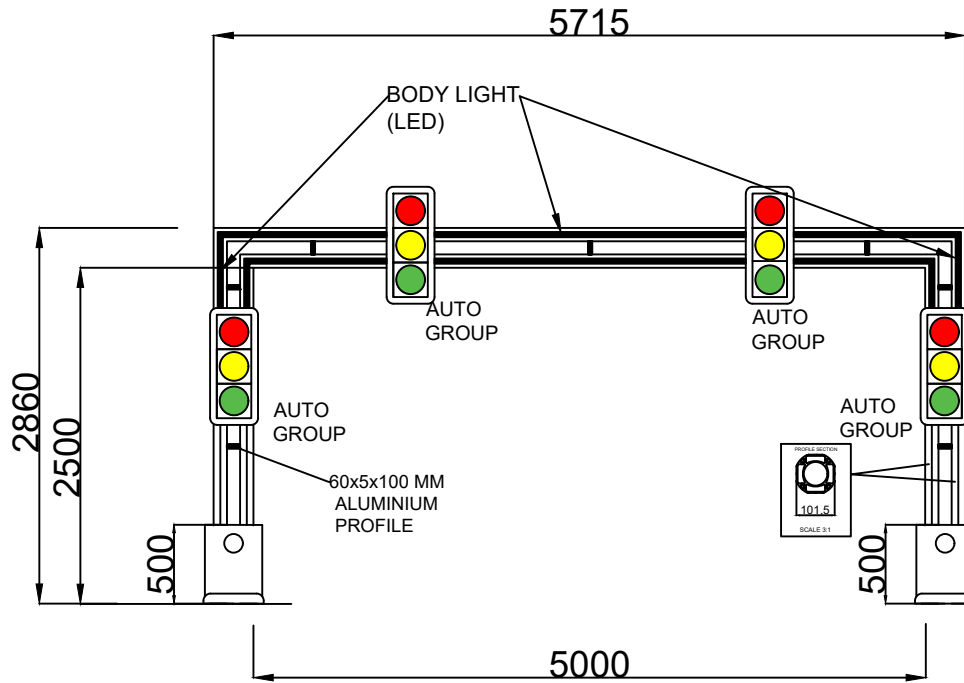

OVAL OVERHEAD SIGNALING POLE (STANDART-- EAS-6011)

NOTE: DIMENSIONS ARE IN MILIMETERS.

		Scale
		1 / 1