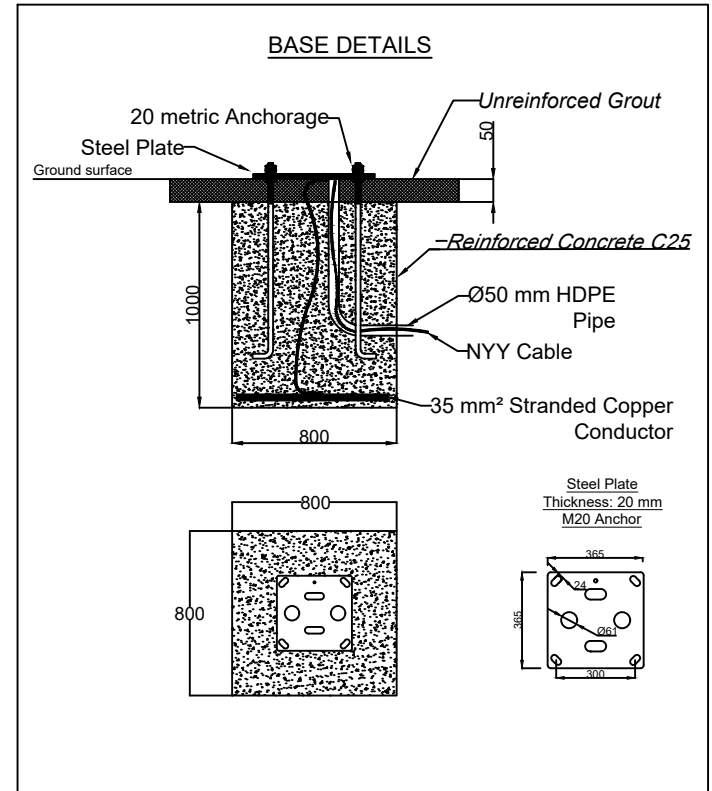

OVAL OVERHEAD SIGNALING POLE (STANDART-- EAS-6011)

NOTE: DIMENSIONS ARE IN MILIMETERS.

		Scale
		1 / 1