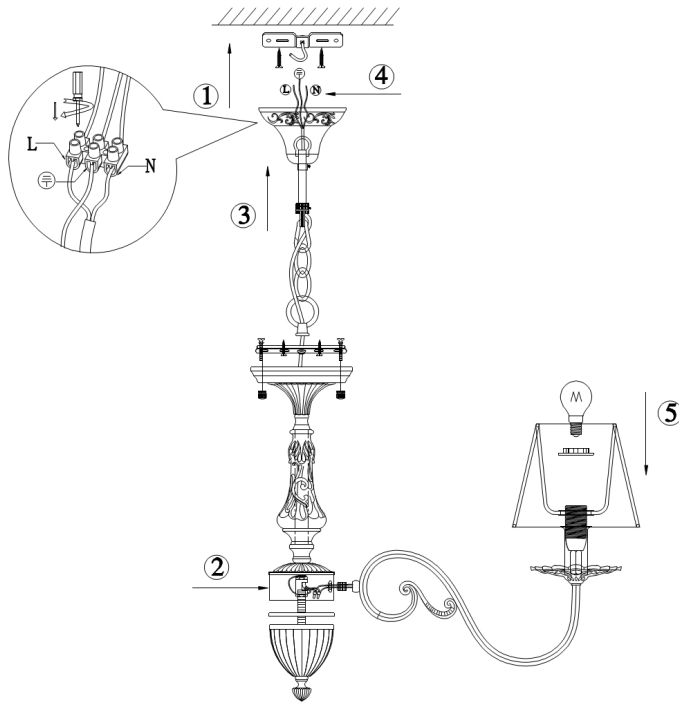

Instruction

Collection: ROYAL CLASSIC

Series: BATTISTA

Model: RC011-PL-08-R

Ceiling

- Ceiling

8 x E14 (40W)

MAYTONI
DECORATIVE LIGHTING