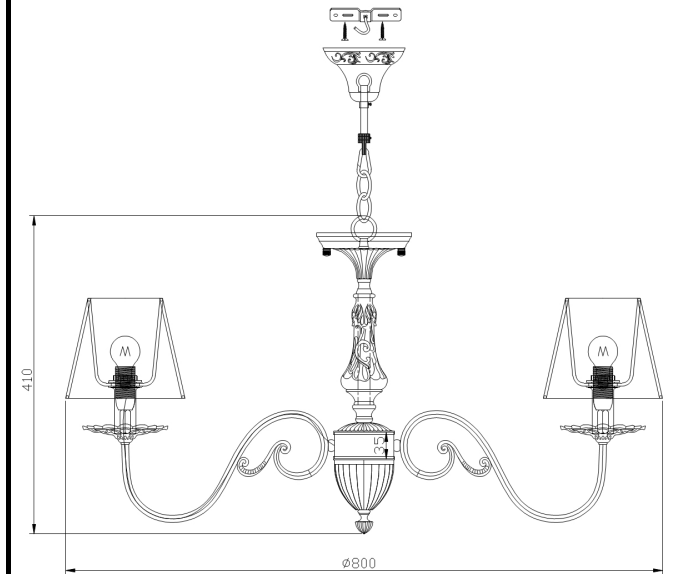

Instruction

Collection: ROYAL CLASSIC

Series: BATTISTA

Model: RC011-PL-08-R

Ceiling

- Ceiling

8 x E14 (40W)

MAYTONI
DECORATIVE LIGHTING